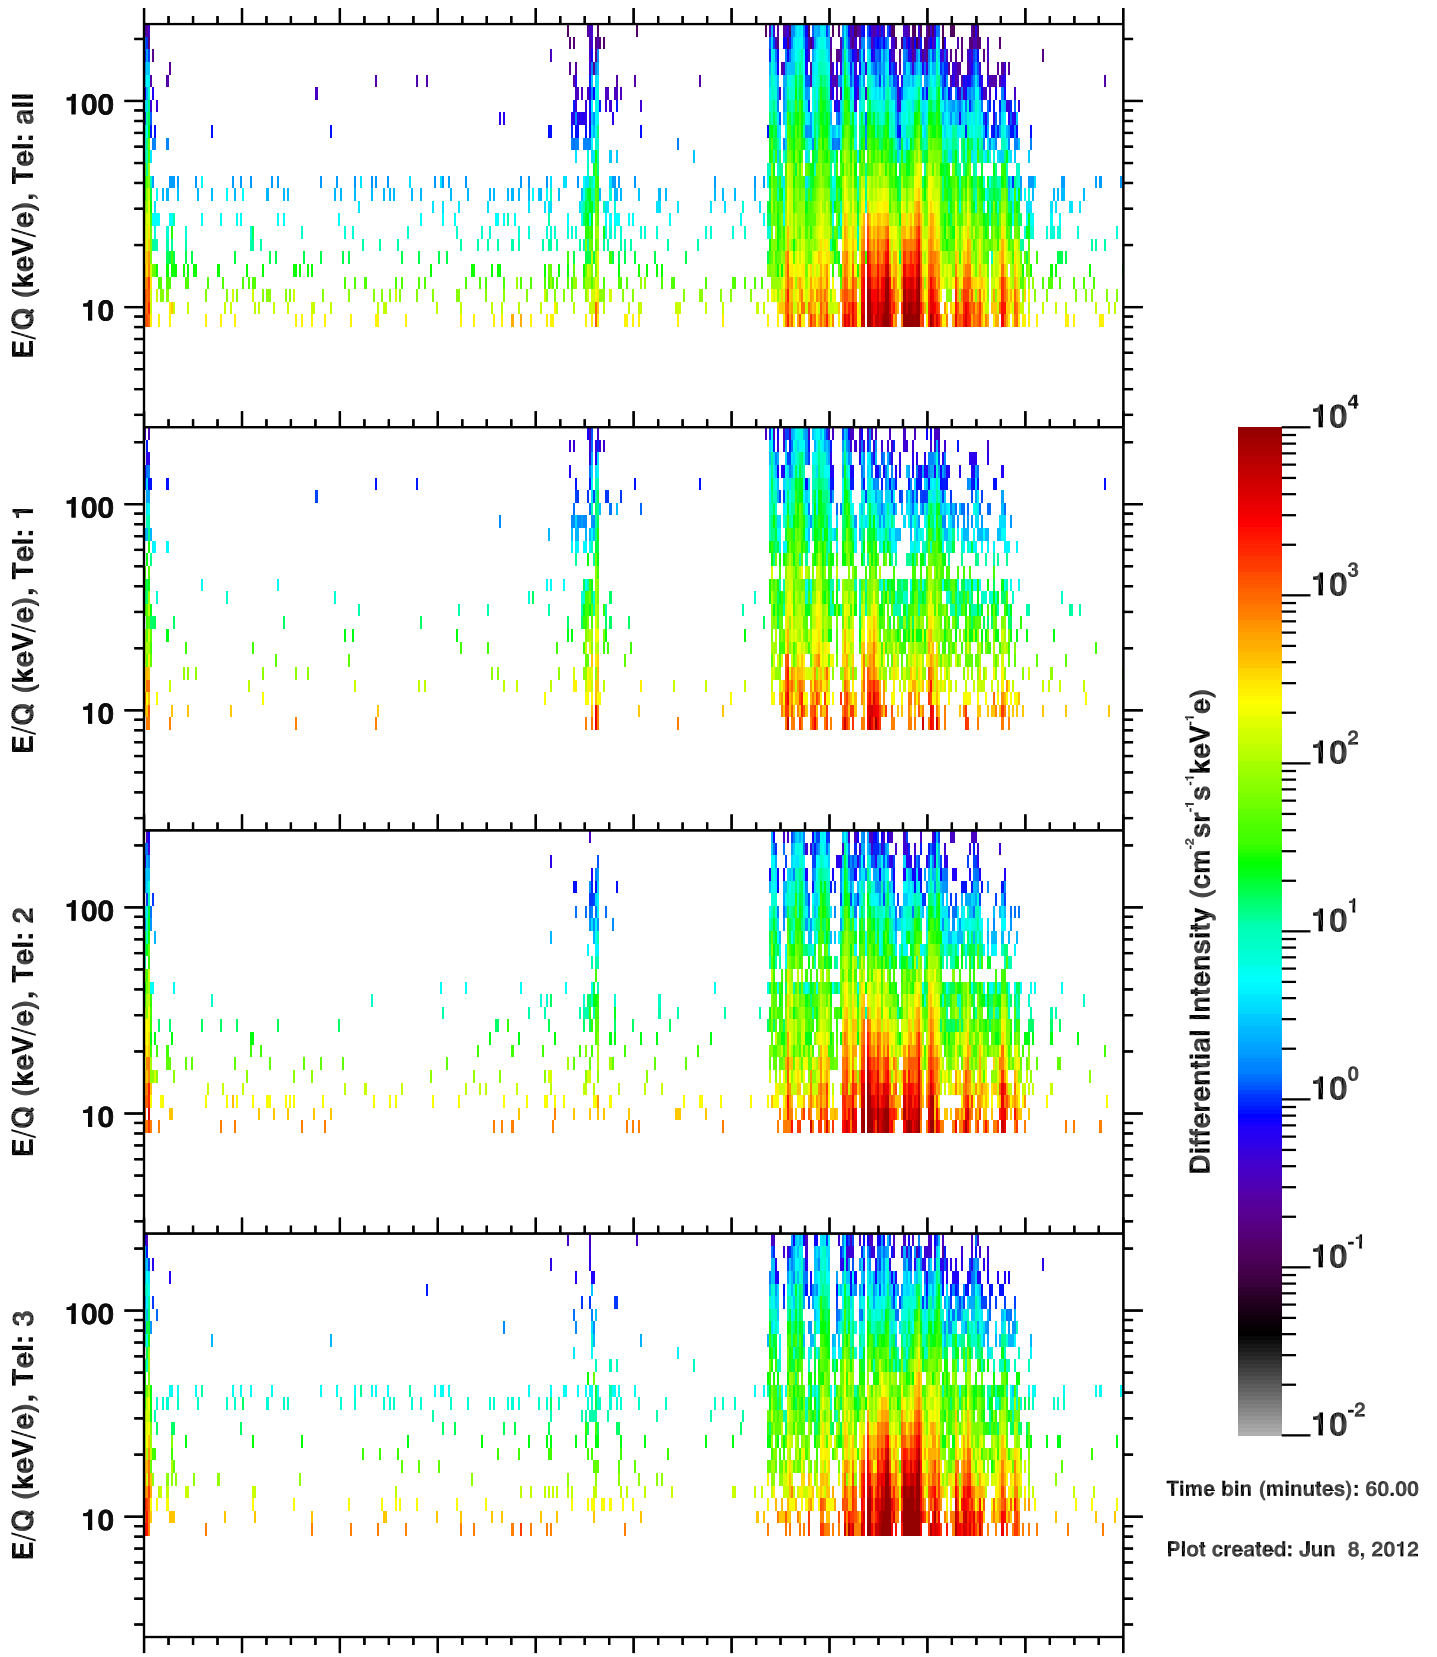

# Cassini/CHEMS | W+ Flux

Time bin (minutes): 60.00

Plot created: Jun 8, 2012

	20	22	24	26	28	30	32	34	36	38	40
R(Rs)	21.6	26.0	27.9	27.3	24.2	19.1	15.7	17.3	21.8	25.8	28.0
Lat( $^{\circ}$ )	45.8	59.0	53.9	39.7	19.2	-13.6	-57.3	-24.2	17.5	43.2	57.0
LT(dec.h)	16.5	19.5	22.3	24.0	1.1	2.5	6.6	12.9	14.6	16.2	18.5