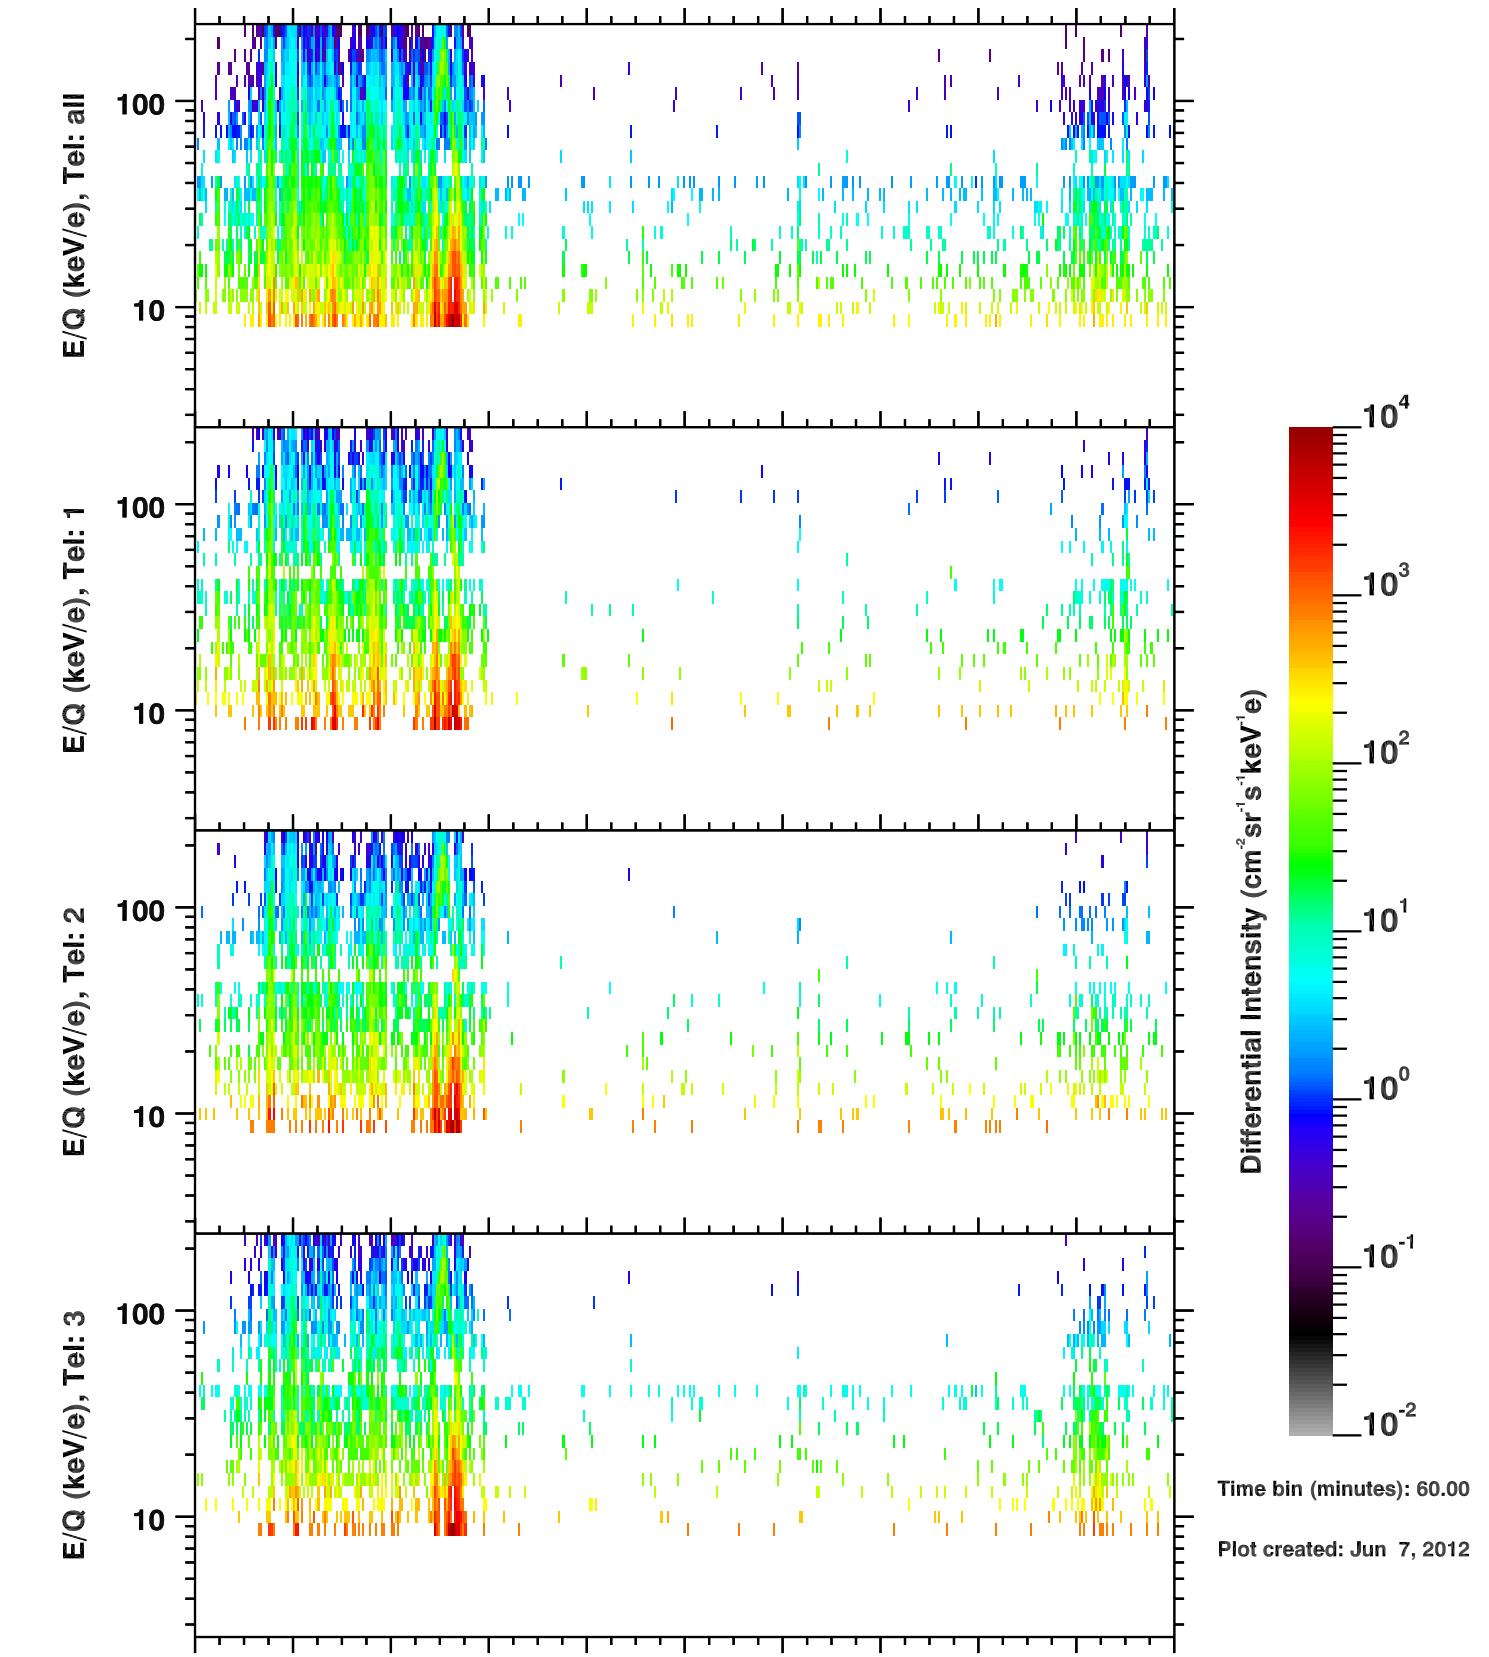

Cassini/CHEMS | W+ Flux

Time bin (minutes): 60.00

Plot created: Jun 7, 2012

	280	282	284	286	288	290	292	294	296	298	300
R(Rs)	32.4	24.9	12.1	12.8	24.9	31.6	34.7	34.6	31.3	24.2	12.4
Lat($^{\circ}$)	12.9	5.0	-21.8	42.4	44.4	38.3	32.1	25.7	17.9	6.3	-23.3
LT(dec.h)	1.1	1.8	3.7	18.2	21.7	23.0	23.8	0.4	1.0	1.8	3.4