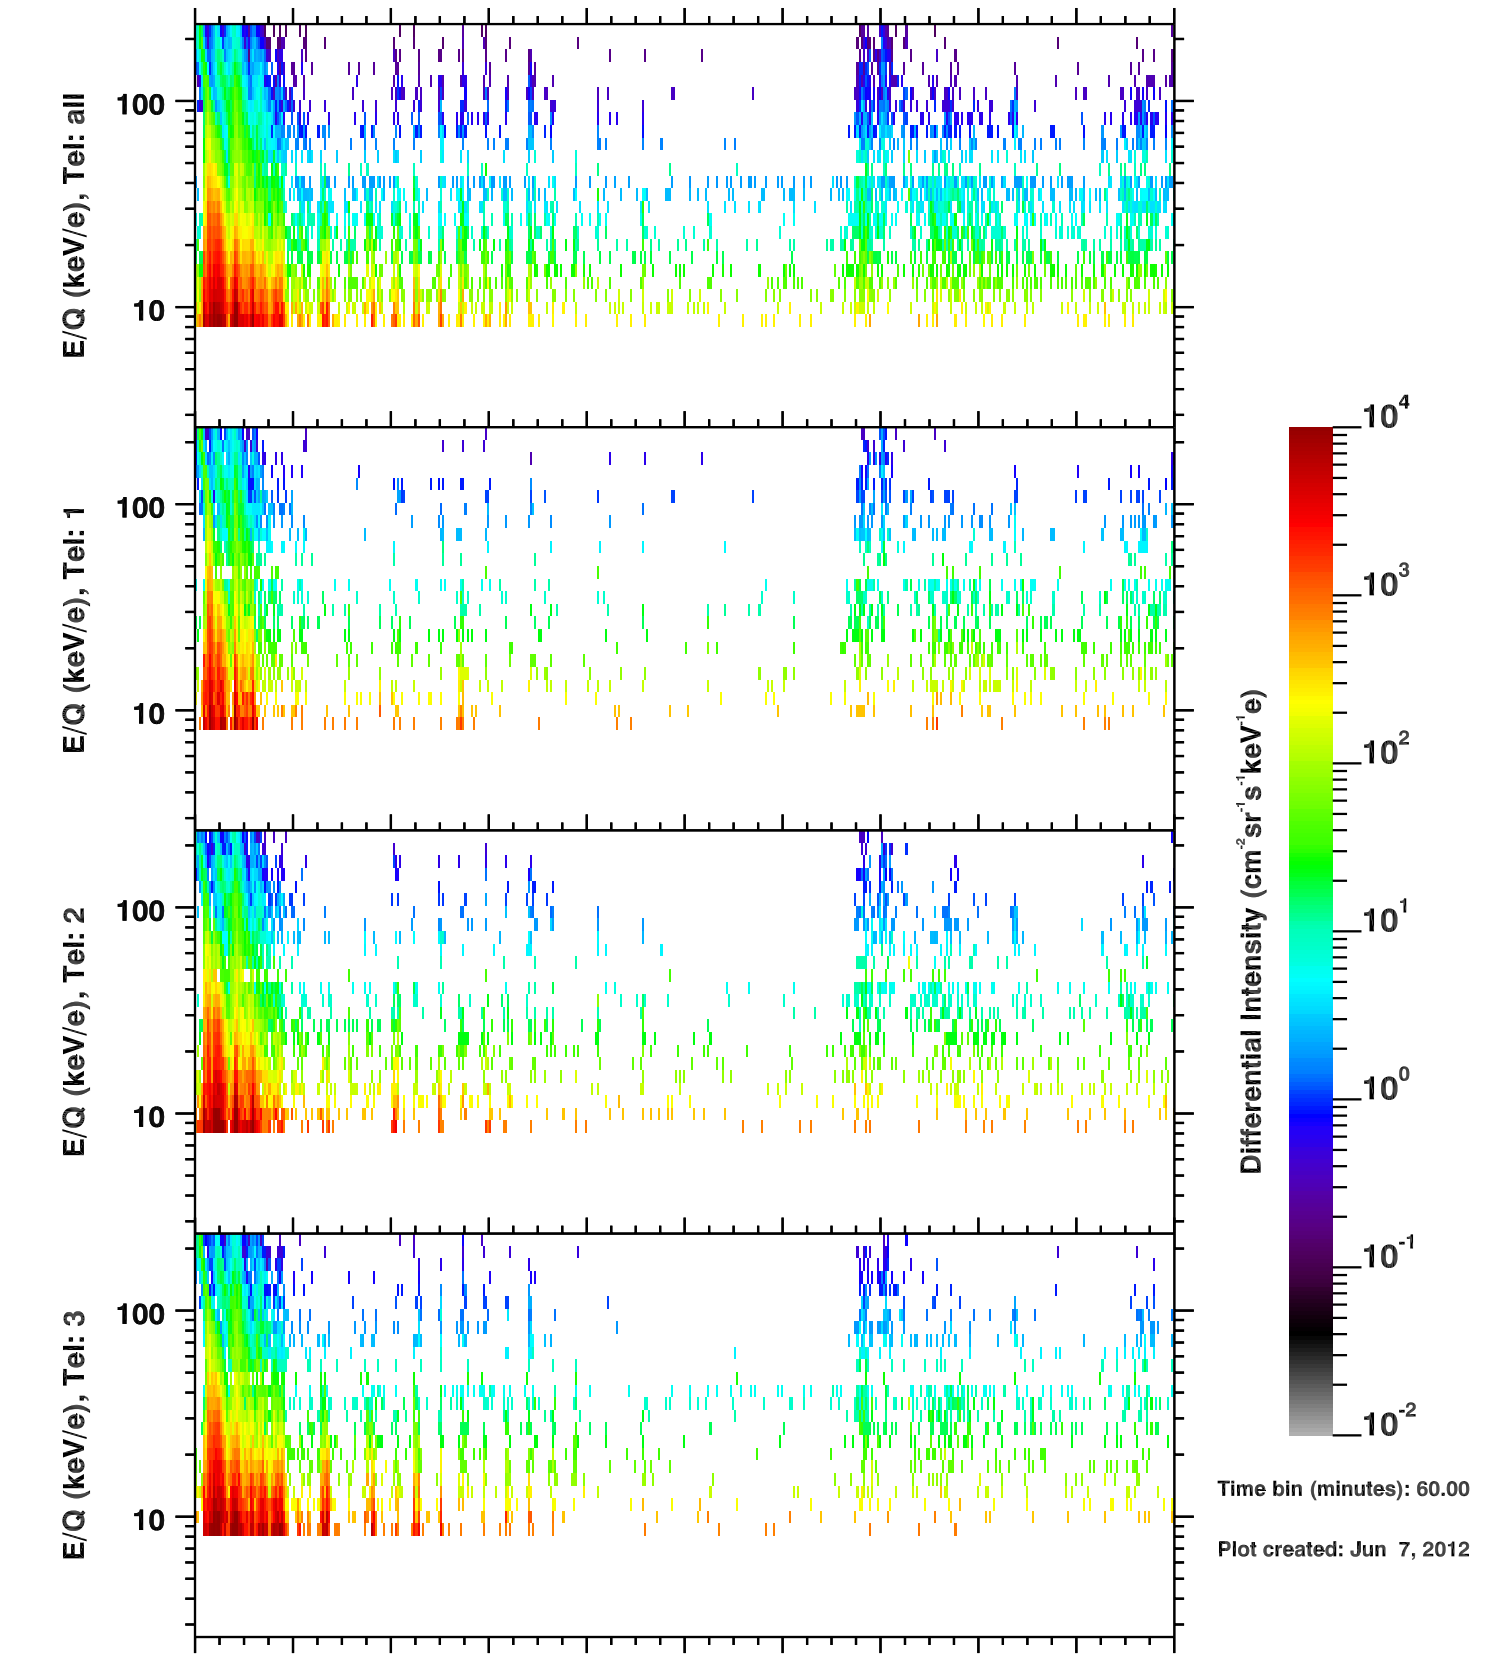

Cassini/CHEMS | W+ Flux

Time bin (minutes): 60.00

Plot created: Jun 7, 2012

	80	82	84	86	88	90	92	94	96	98	100
R(Rs)	5.9	22.9	35.3	44.5	51.7	57.3	61.6	64.8	66.9	68.1	68.3
Lat($^{\circ}$)	0.1	0.4	0.3	0.3	0.3	0.2	0.2	0.2	0.2	0.2	0.2
LT(dec.h)	17.1	23.6	0.6	1.2	1.5	1.8	2.1	2.3	2.5	2.7	2.8