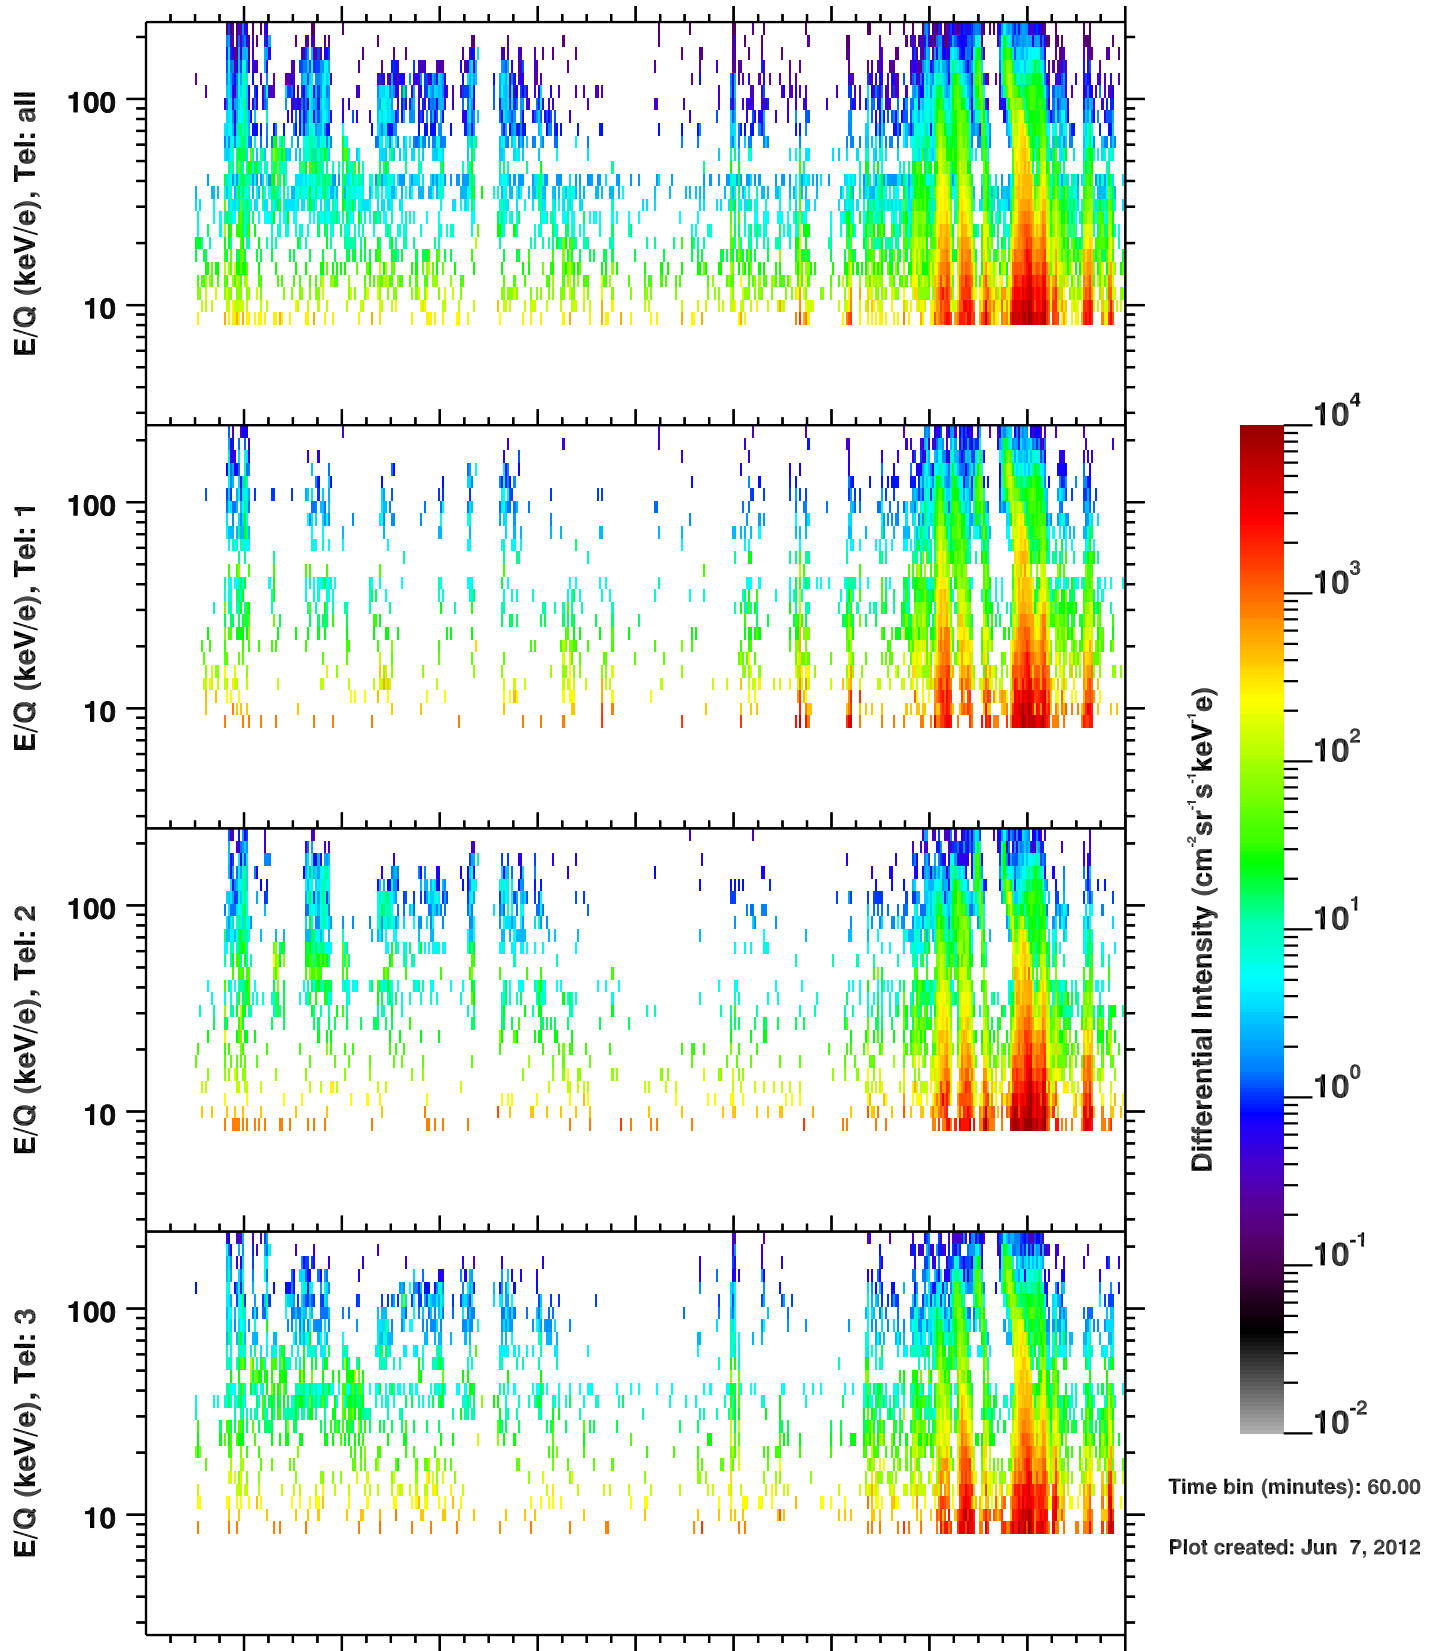

Cassini/CHEMS | W+ Flux

Time bin (minutes): 60.00

Plot created: Jun 7, 2012

	2	4	6	8	10	12	14	16	18	20
R(Rs)	45.2	47.7	48.3	47.0	43.6	38.0	29.4	15.9	10.6	26.6
Lat($^{\circ}$)	-0.1	-0.1	-0.1	-0.2	-0.2	-0.2	-0.3	-0.4	0.4	0.2
LT(dec.h)	5.1	5.5	5.8	6.1	6.5	6.9	7.6	9.2	22.9	1.9