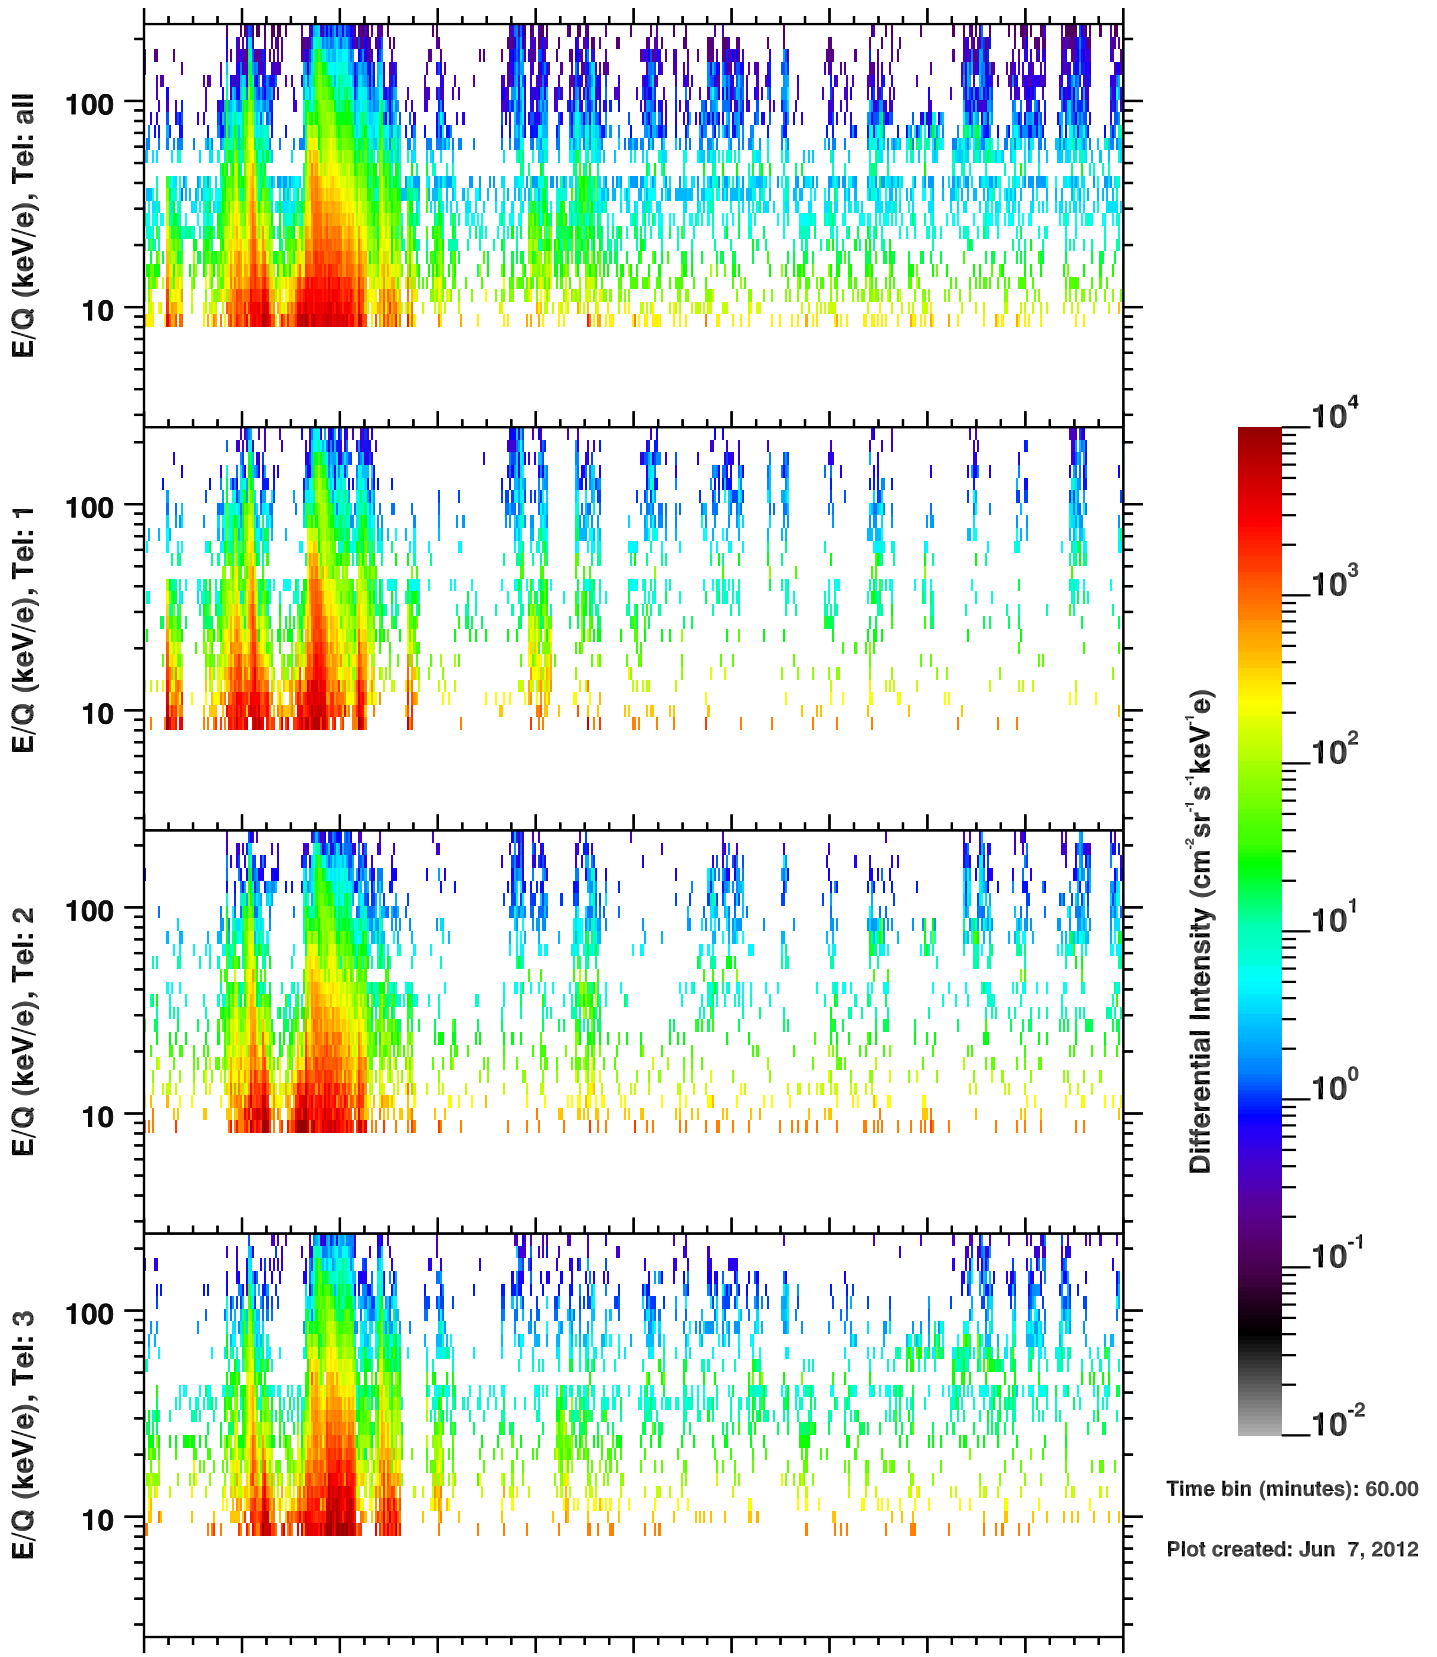

# Cassini/CHEMS | W+ Flux

Time bin (minutes): 60.00

Plot created: Jun 7, 2012

	300	302	304	306	308	310	312	314	316	318	320
R(Rs)	27.2	13.0	13.9	28.5	38.3	45.2	50.1	53.3	54.9	55.0	53.7
Lat( $^{\circ}$ )	-0.4	-0.4	0.3	0.1	0.0	-0.0	-0.0	-0.1	-0.1	-0.1	-0.1
LT(dec.h)	8.6	10.6	2.0	3.9	4.6	5.1	5.4	5.7	6.0	6.2	6.5