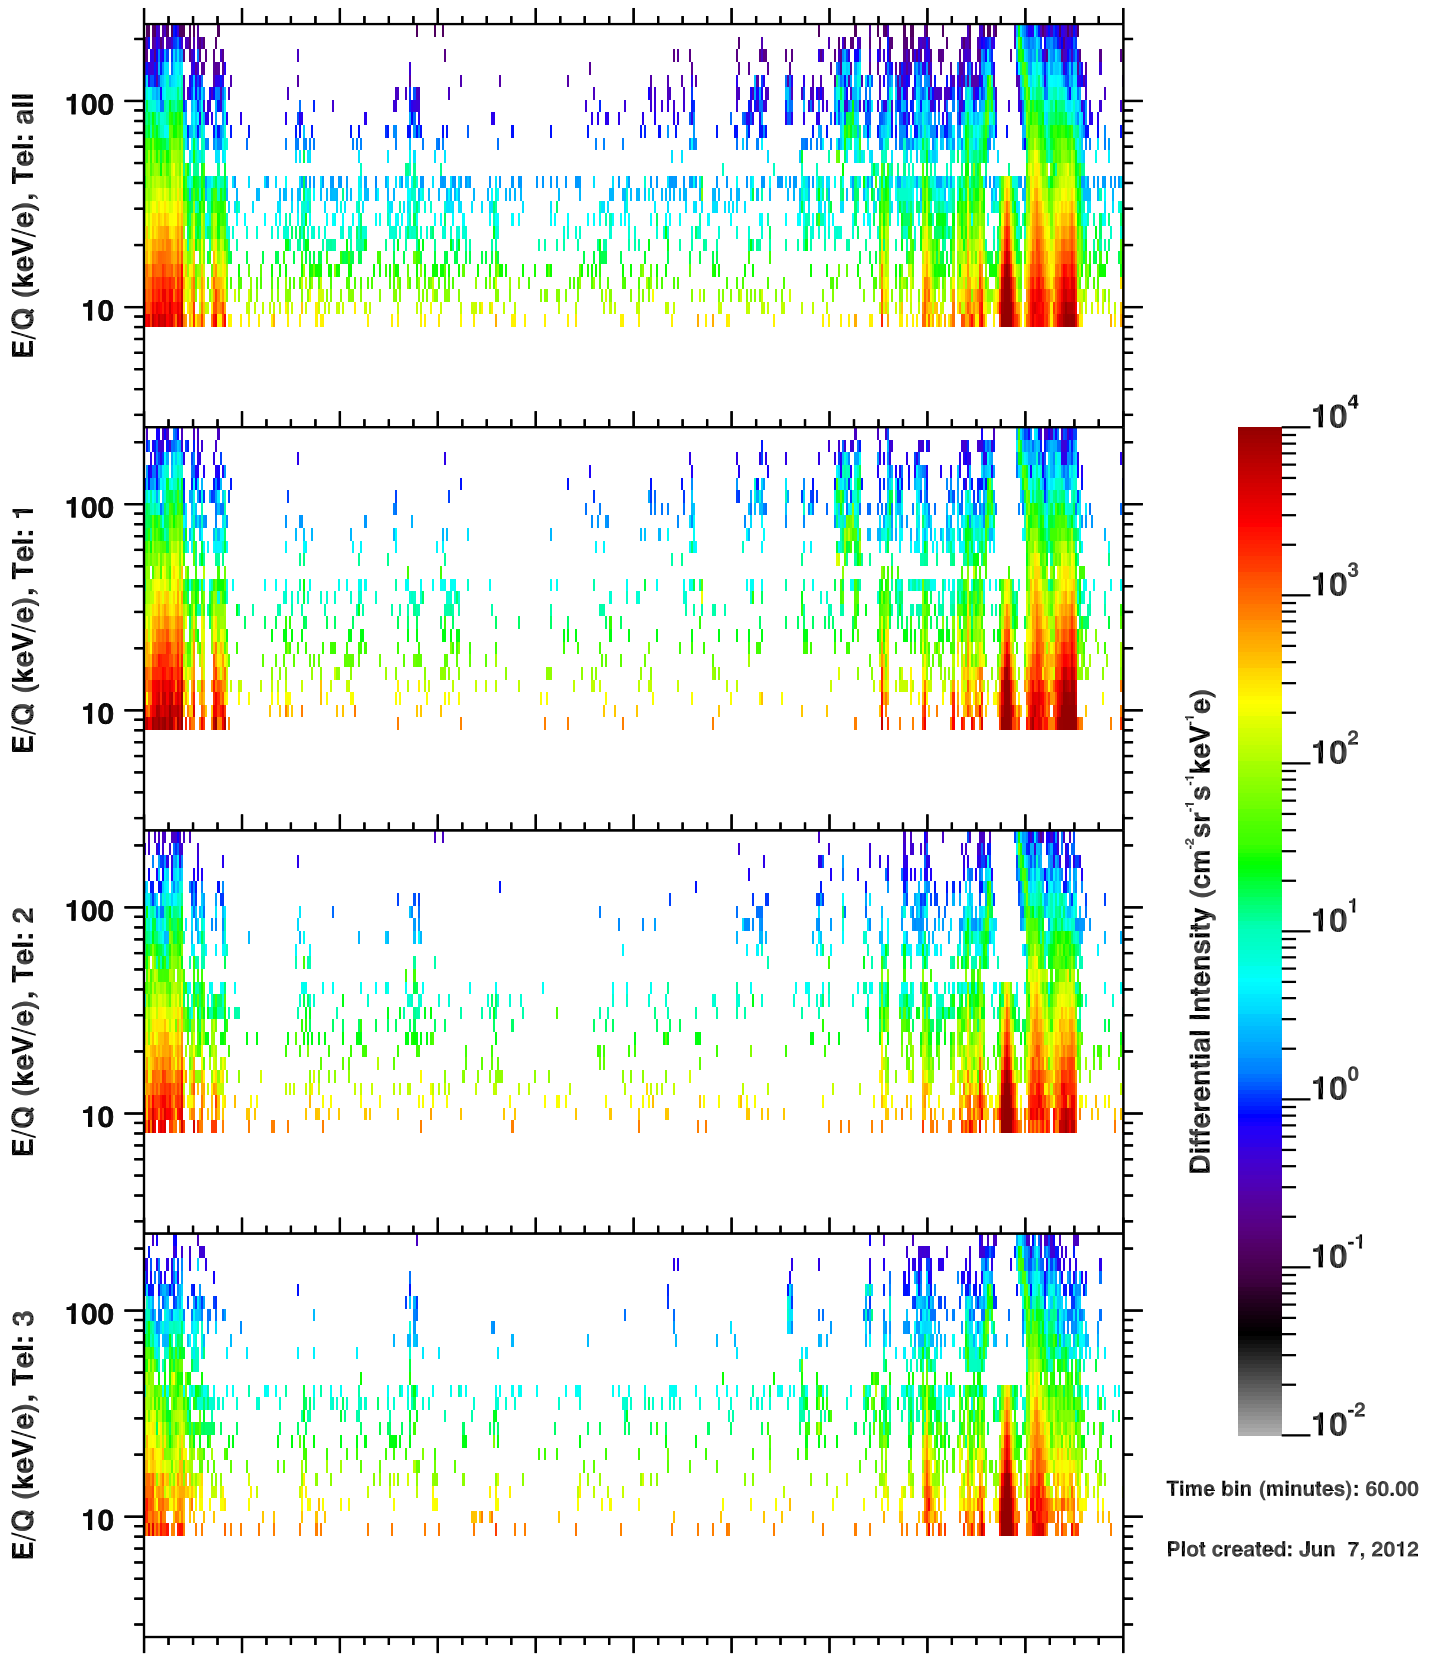

# Cassini/CHEMS | W+ Flux

Time bin (minutes): 60.00

Plot created: Jun 7, 2012

	160	162	164	166	168	170	172	174	176	178	180
R(Rs)	9.0	24.8	33.6	38.5	40.6	40.0	36.7	30.1	18.9	6.6	23.5
Lat( $^{\circ}$ )	12.7	-2.3	-6.9	-9.7	-11.9	-13.8	-15.8	-18.1	-21.0	17.7	-1.7
LT(dec.h)	2.9	5.6	6.3	6.8	7.3	7.7	8.2	8.8	10.0	1.6	5.4