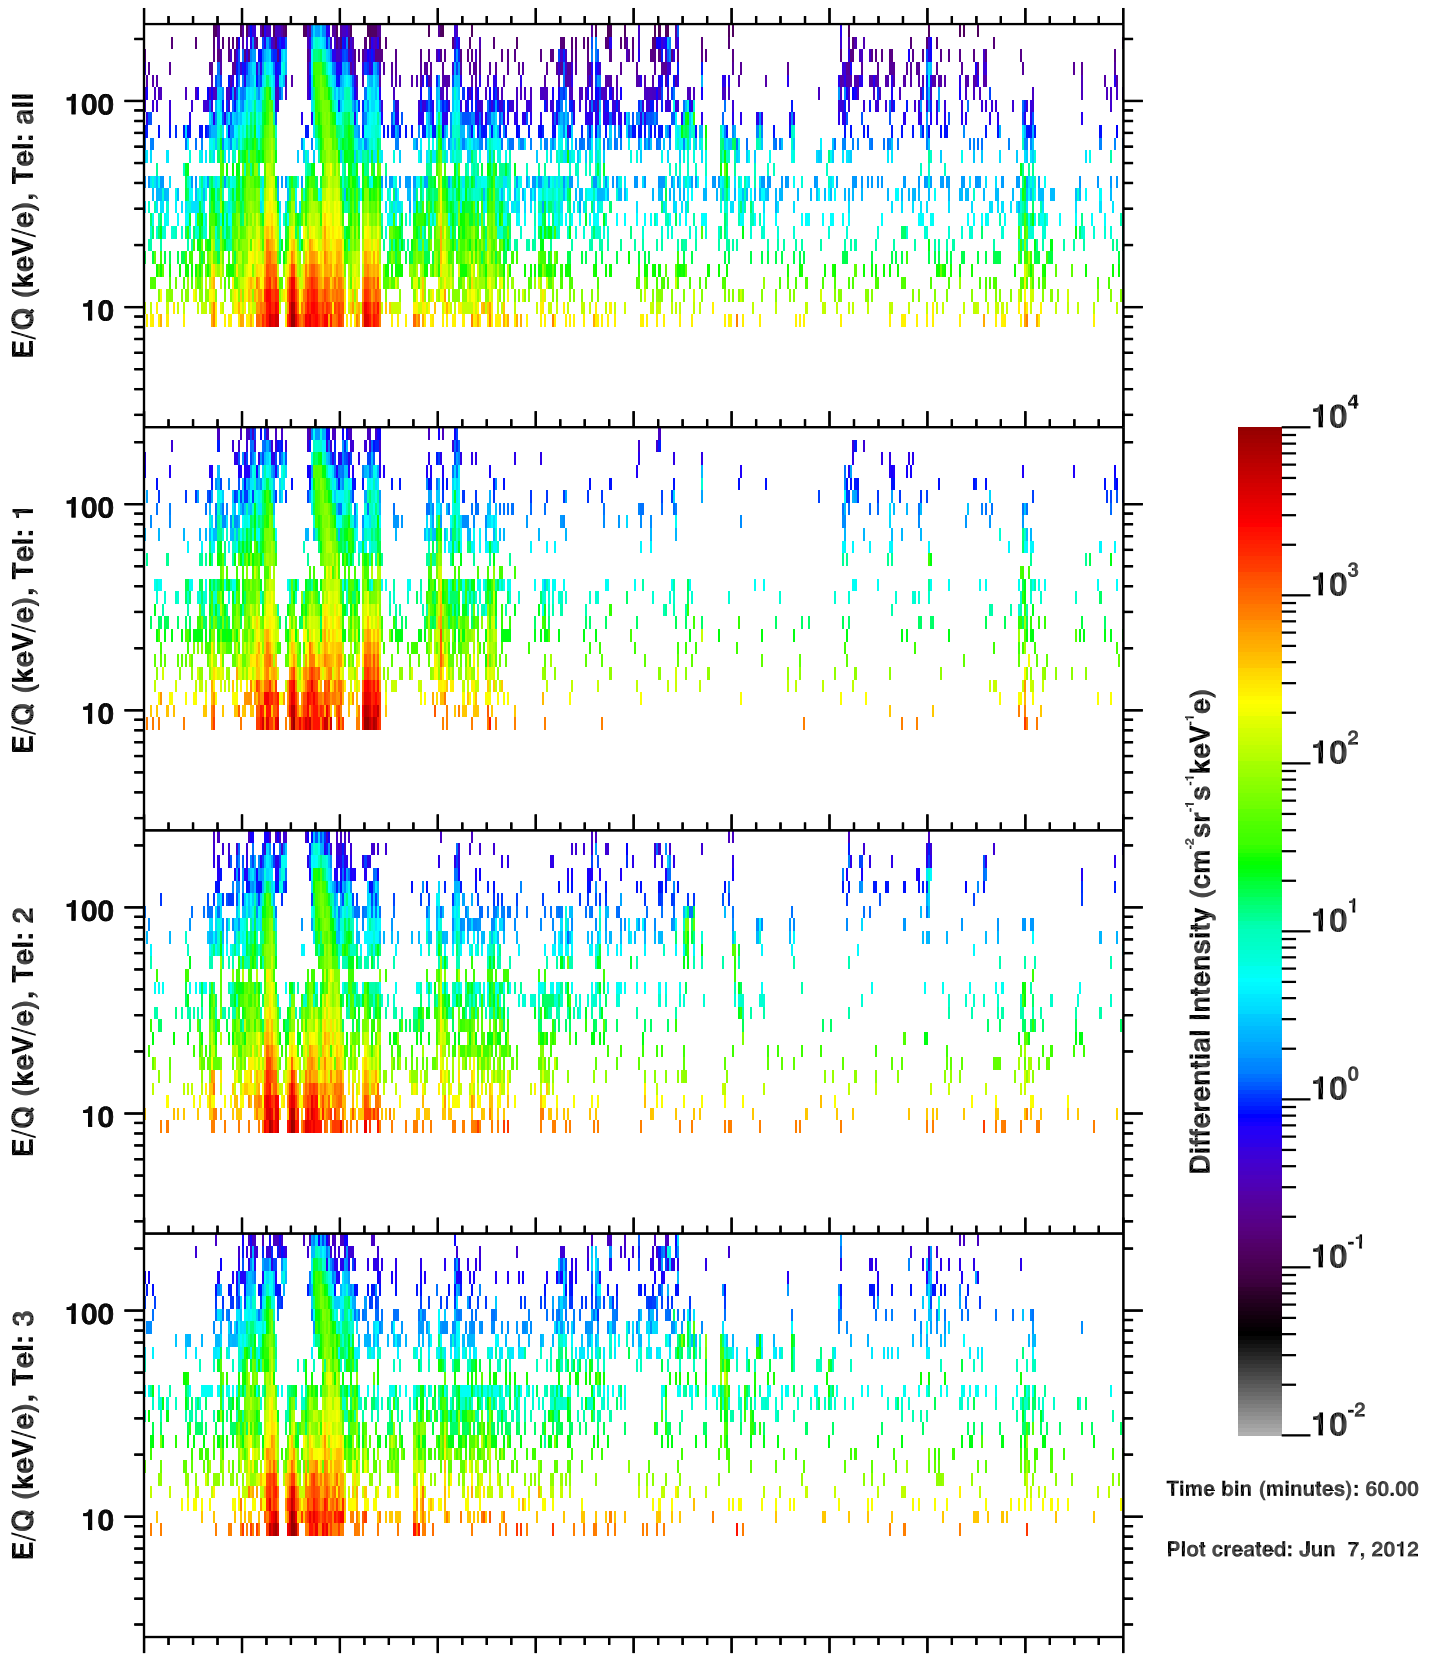

Cassini/CHEMS | W+ Flux

Time bin (minutes): 60.00

Plot created: Jun 7, 2012

	120	122	124	126	128	130	132	134	136	138	140
R(Rs)	27.5	14.2	12.8	26.8	34.7	39.1	40.6	39.5	35.6	28.3	15.7
Lat($^{\circ}$)	-18.6	-21.8	7.4	-3.1	-7.2	-9.8	-12.0	-14.0	-16.0	-18.4	-21.6
LT(dec.h)	9.1	10.9	4.1	5.8	6.5	7.0	7.4	7.8	8.3	9.0	10.6