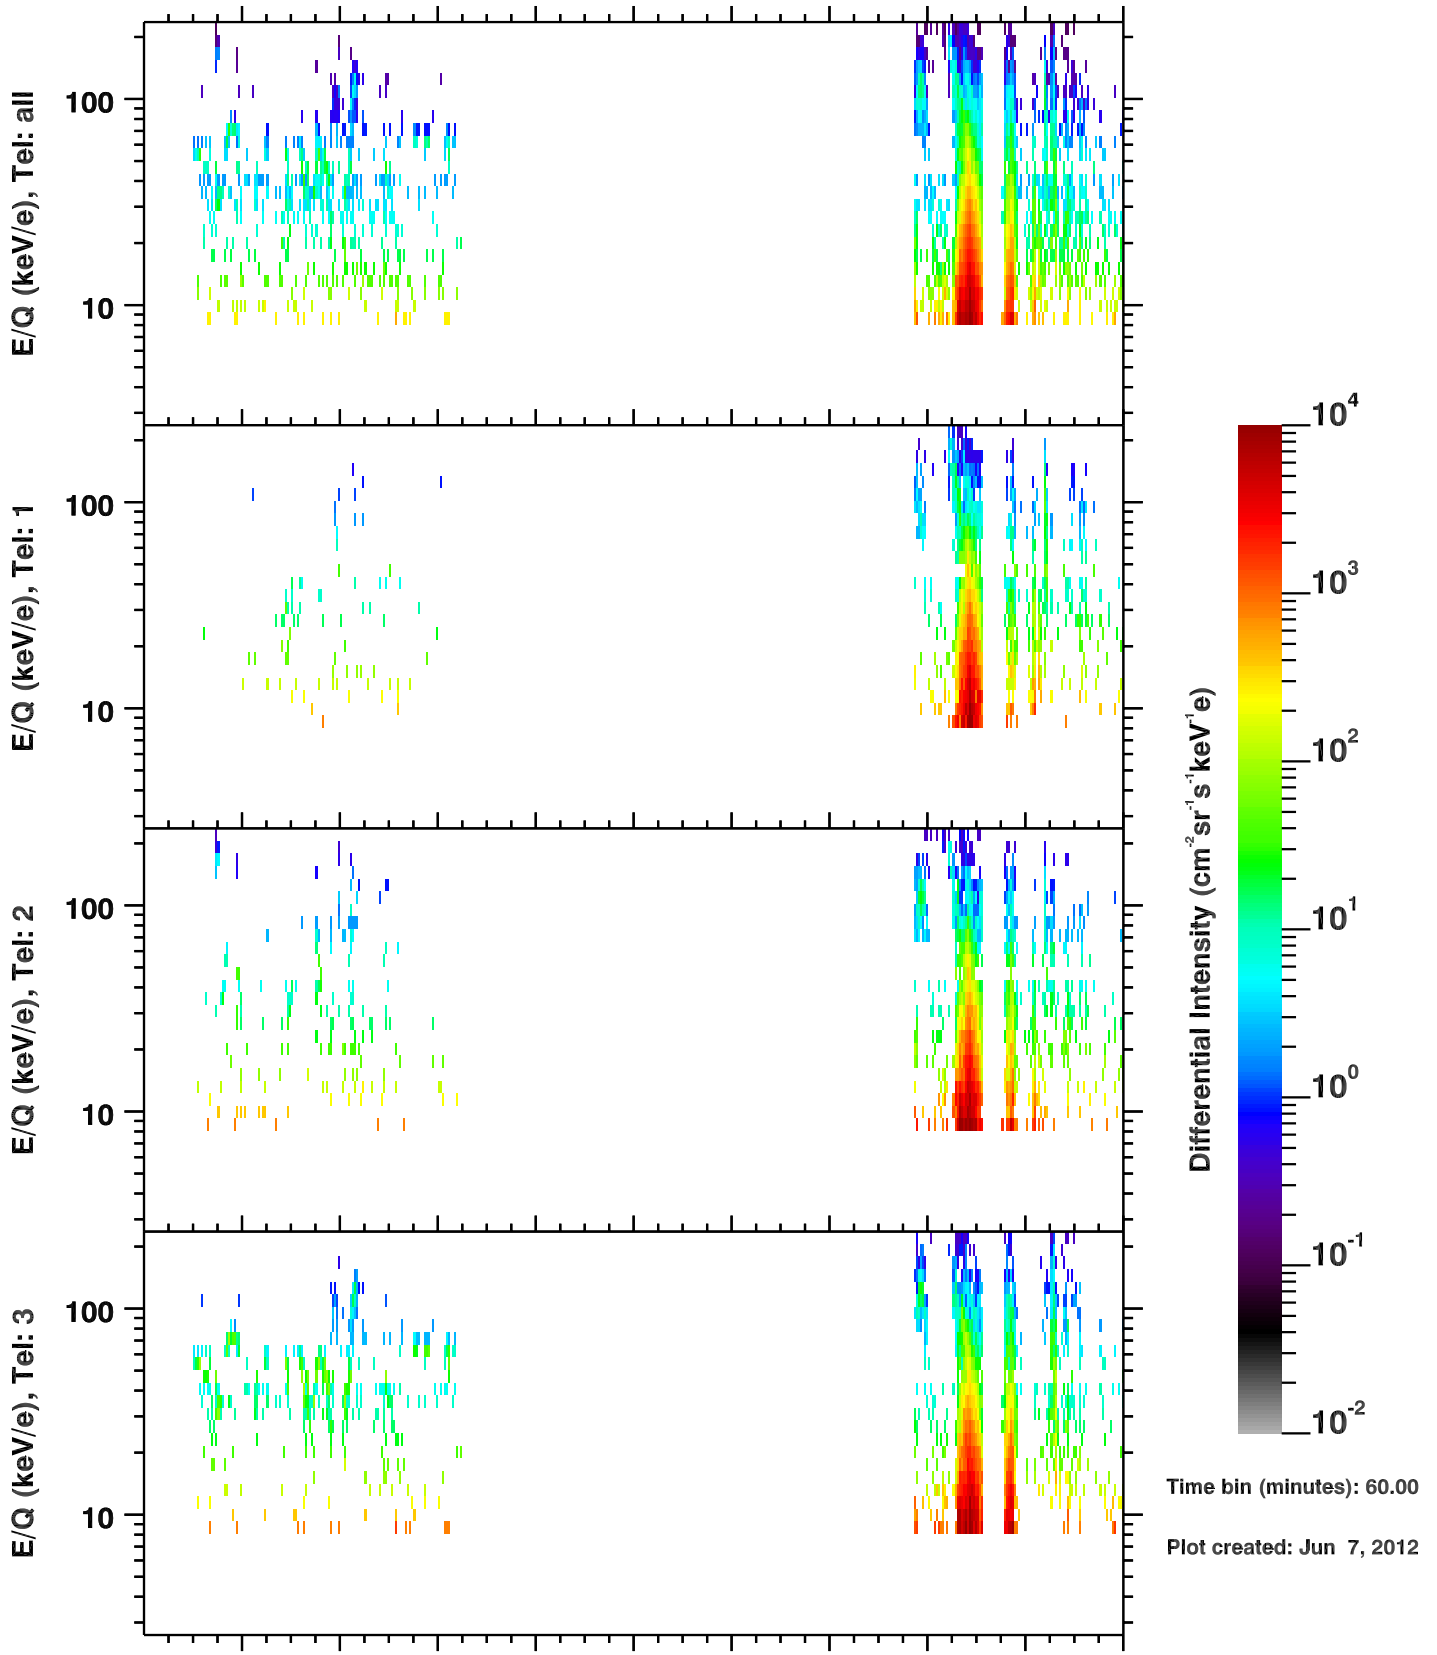

# Cassini/CHEMS | W+ Flux

Time bin (minutes): 60.00

Plot created: Jun 7, 2012

	2	4	6	8	10	12	14	16	18	20
R(Rs)	59.3	57.6	54.5	50.0	43.8	35.4	23.8	6.2	19.7	32.6
Lat( $^{\circ}$ )	-4.0	-3.8	-3.5	-3.2	-2.8	-2.1	-0.9	4.8	-5.1	-5.2
LT(dec.h)	7.4	7.6	7.9	8.1	8.5	9.0	10.0	15.1	3.7	5.0