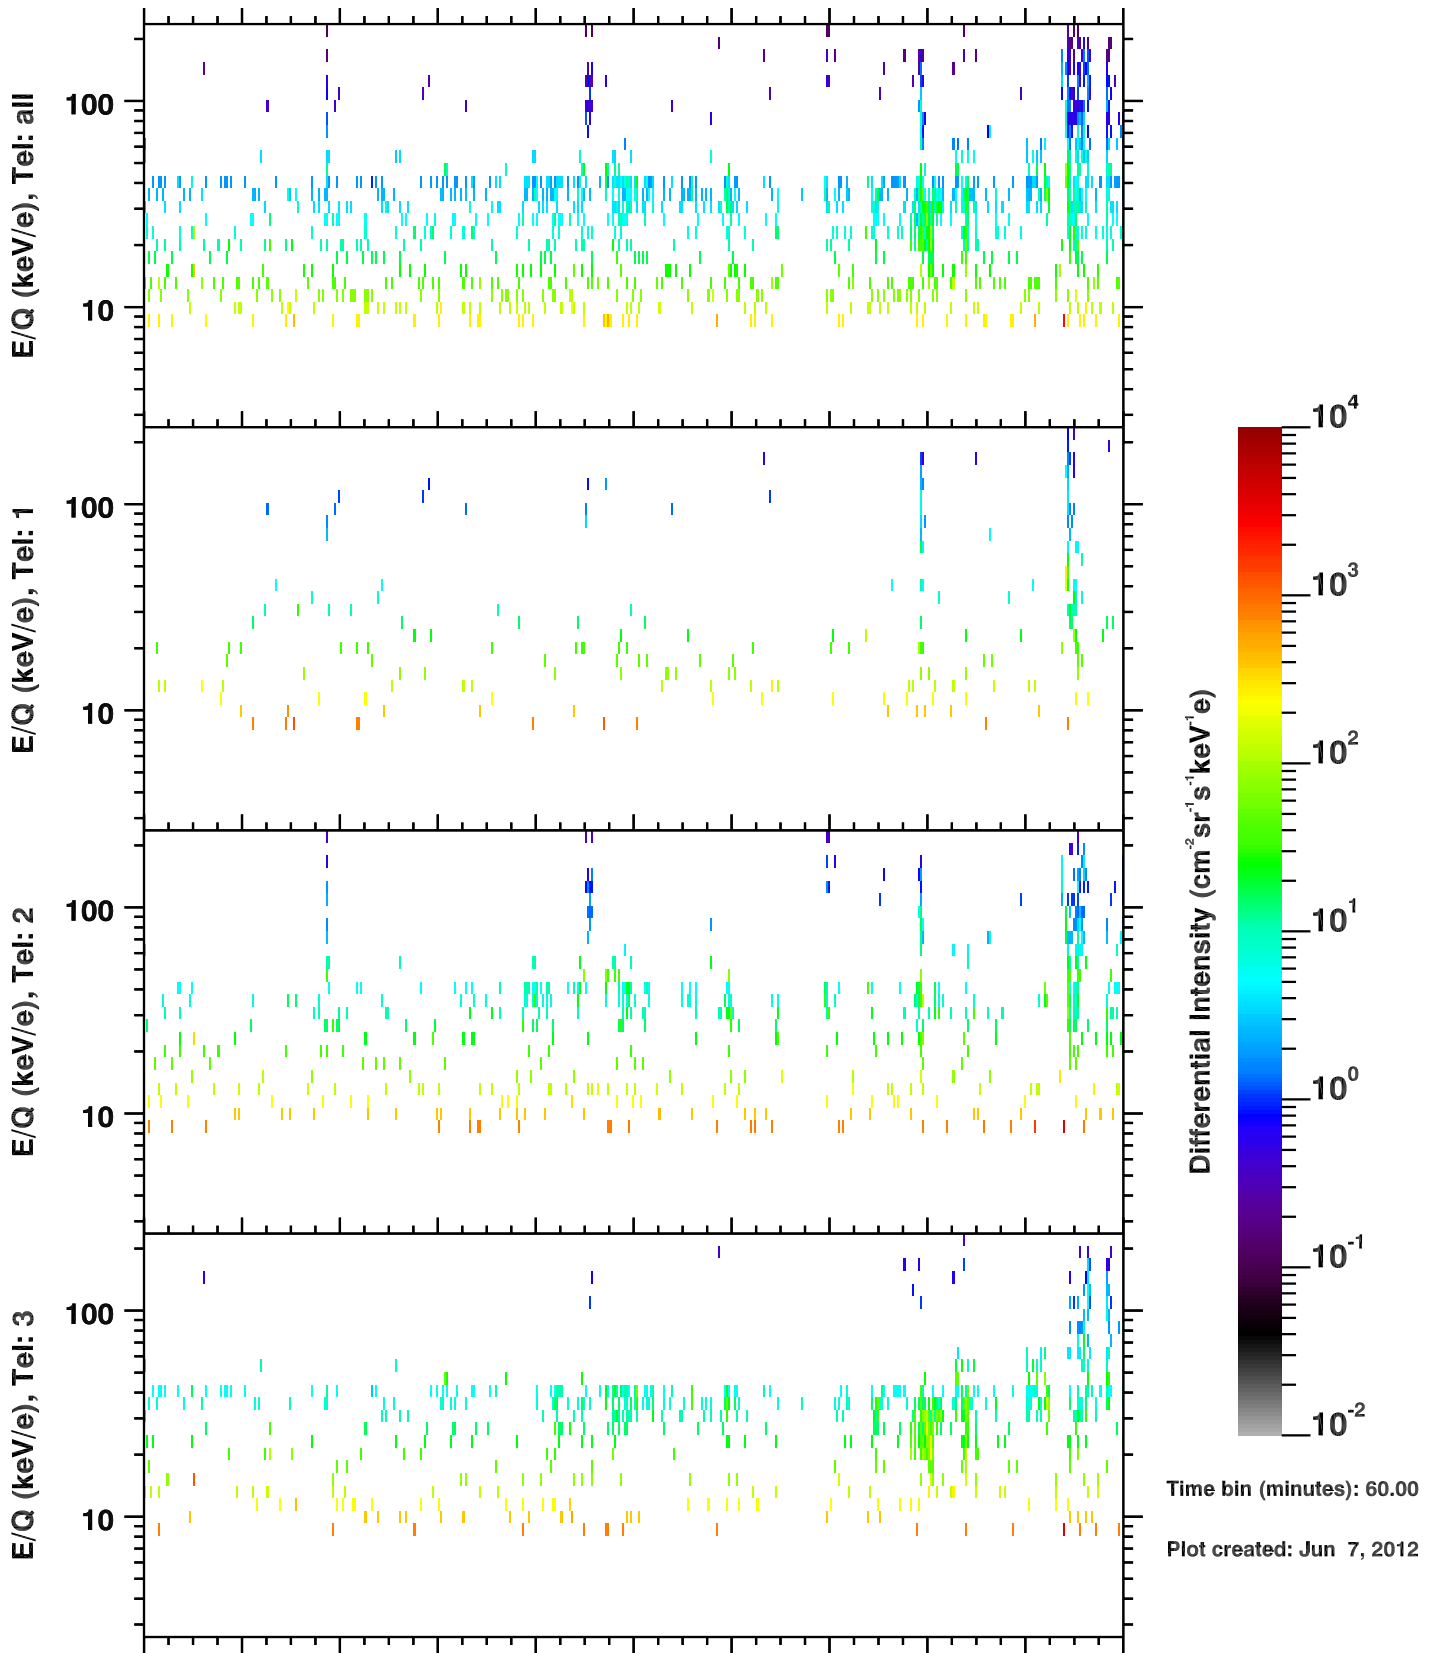

Cassini/CHEMS | W+ Flux

Time bin (minutes): 60.00

Plot created: Jun 7, 2012

	280	282	284	286	288	290	292	294	296	298	300
R(Rs)	106.9	101.7	96.1	90.0	83.4	76.2	68.3	59.5	49.7	38.4	24.9
Lat(°)	-15.0	-14.8	-14.5	-14.2	-13.8	-13.3	-12.6	-11.7	-10.4	-8.2	-3.4
LT(dec.h)	6.8	6.9	7.0	7.2	7.3	7.5	7.7	7.9	8.3	8.9	9.9