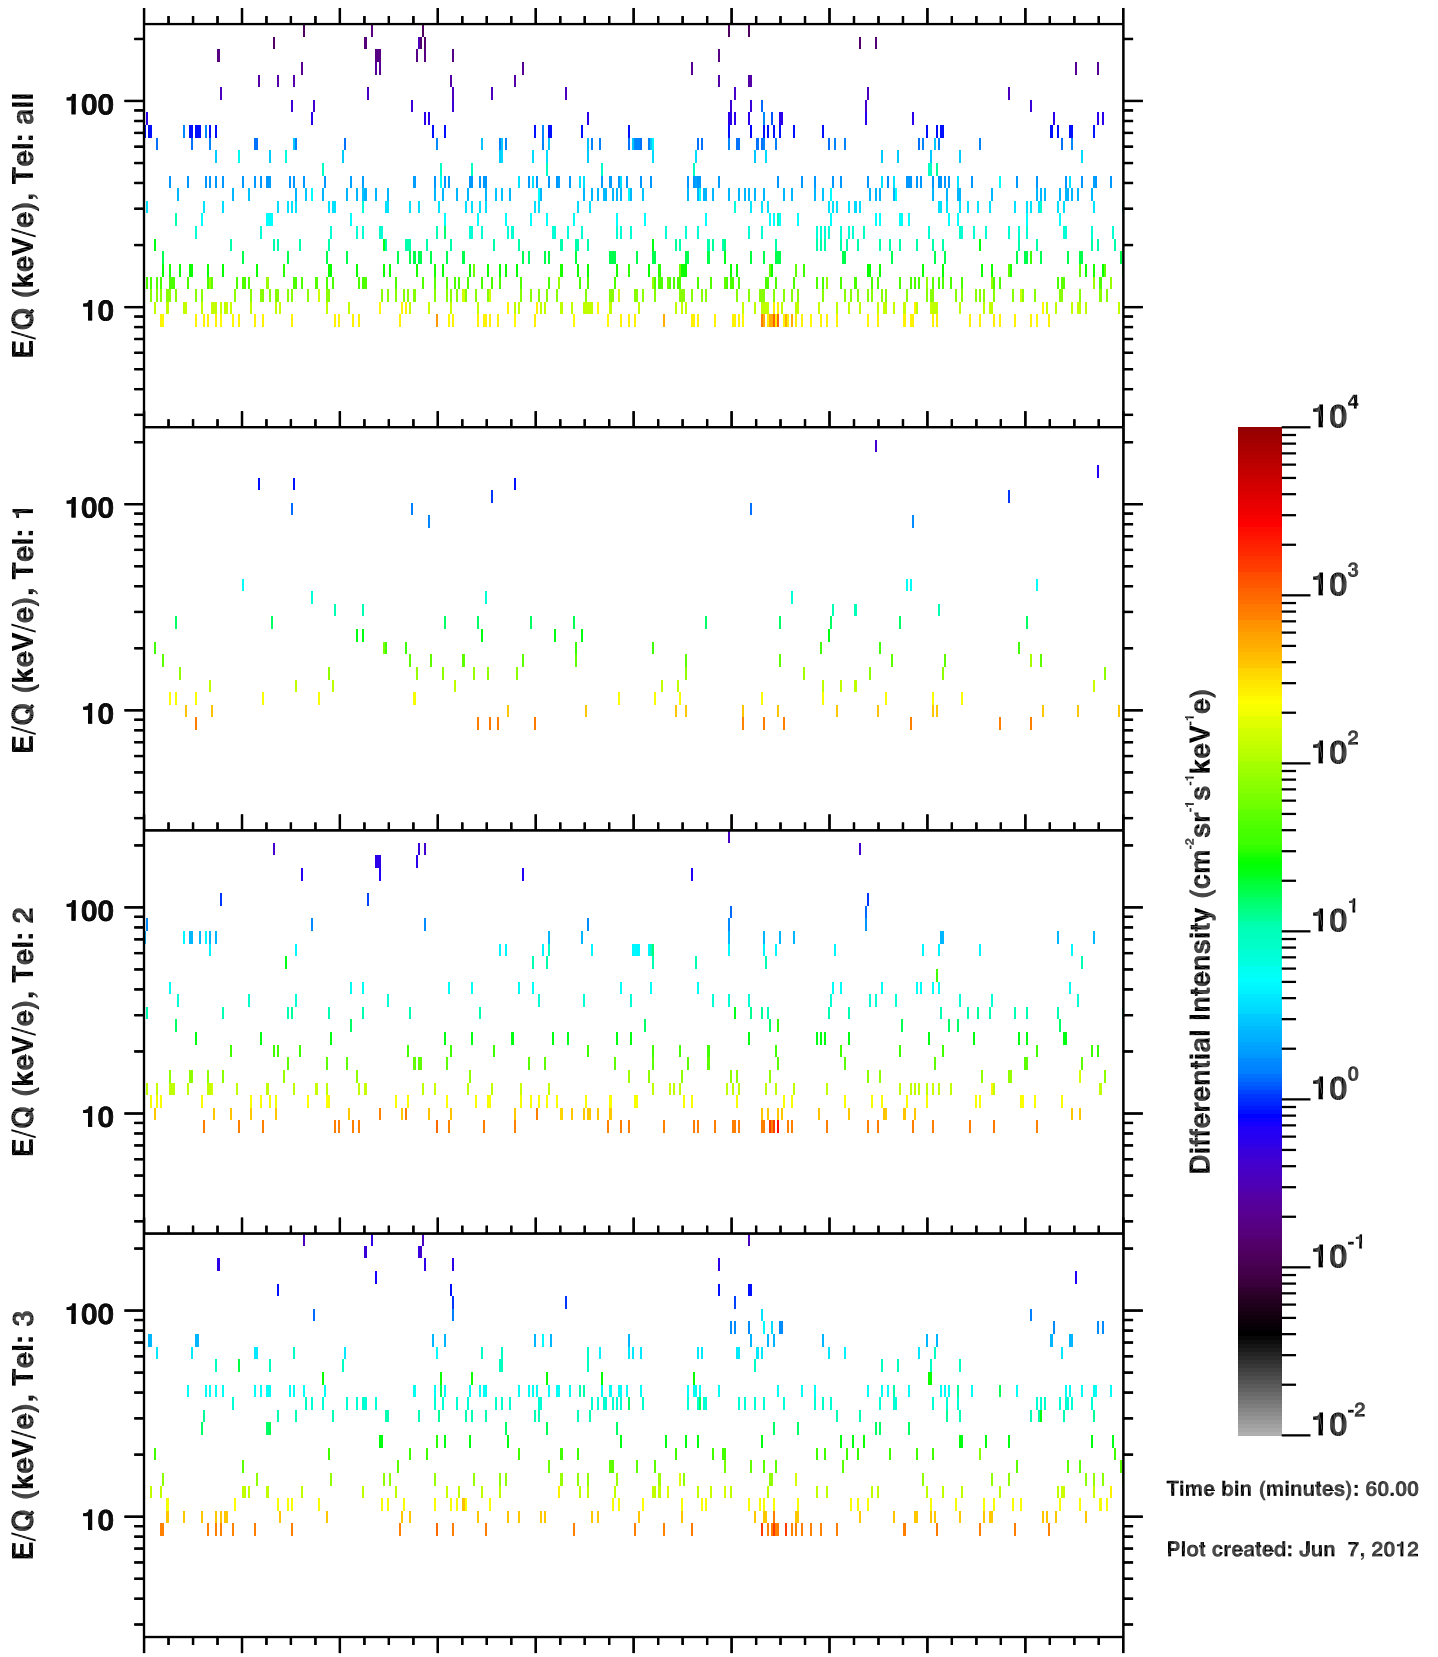

Cassini/CHEMS | W+ Flux

Time bin (minutes): 60.00

Plot created: Jun 7, 2012

| | 220 | 222 | 224 | 226 | 228 | 230 | 232 | 234 | 236 | 238 | 240 |
|-----------|-------|-------|-------|-------|-------|-------|-------|-------|-------|-------|-------|
| R(Rs) | 138.2 | 140.6 | 142.7 | 144.6 | 146.2 | 147.6 | 148.8 | 149.7 | 150.4 | 150.8 | 150.9 |
| Lat(°) | -17.2 | -17.2 | -17.2 | -17.2 | -17.2 | -17.2 | -17.2 | -17.2 | -17.2 | -17.2 | -17.1 |
| LT(dec.h) | 5.5 | 5.5 | 5.5 | 5.6 | 5.6 | 5.6 | 5.6 | 5.6 | 5.6 | 5.7 | 5.7 |