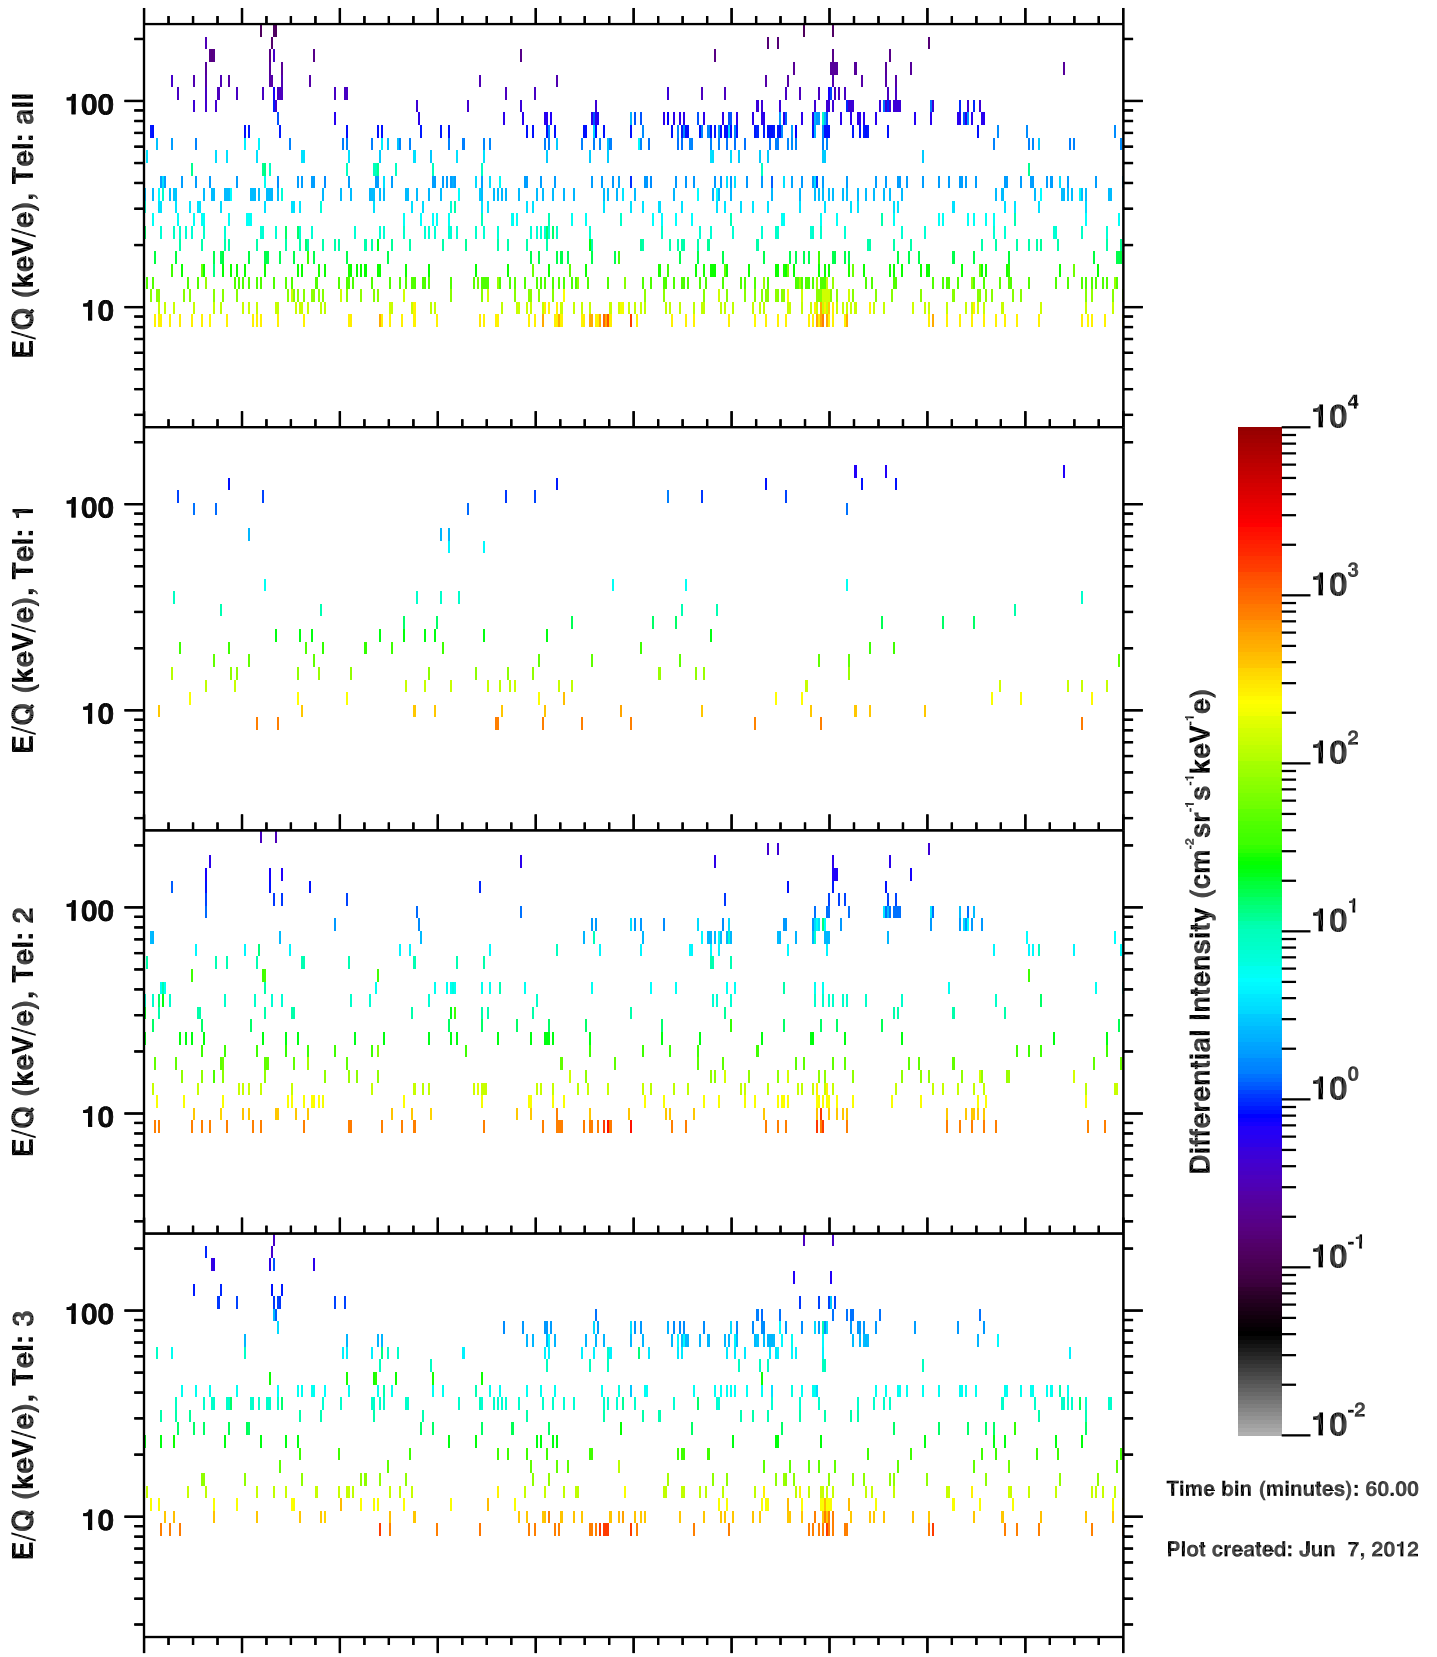

Cassini/CHEMS | W+ Flux

Time bin (minutes): 60.00

Plot created: Jun 7, 2012

	200	202	204	206	208	210	212	214	216	218	220
R(Rs)	97.3	103.1	108.5	113.4	117.9	122.1	126.0	129.5	132.7	135.6	138.2
Lat(°)	-17.1	-17.1	-17.1	-17.1	-17.1	-17.1	-17.2	-17.2	-17.2	-17.2	-17.2
LT(dec.h)	5.2	5.3	5.3	5.3	5.4	5.4	5.4	5.4	5.5	5.5	5.5