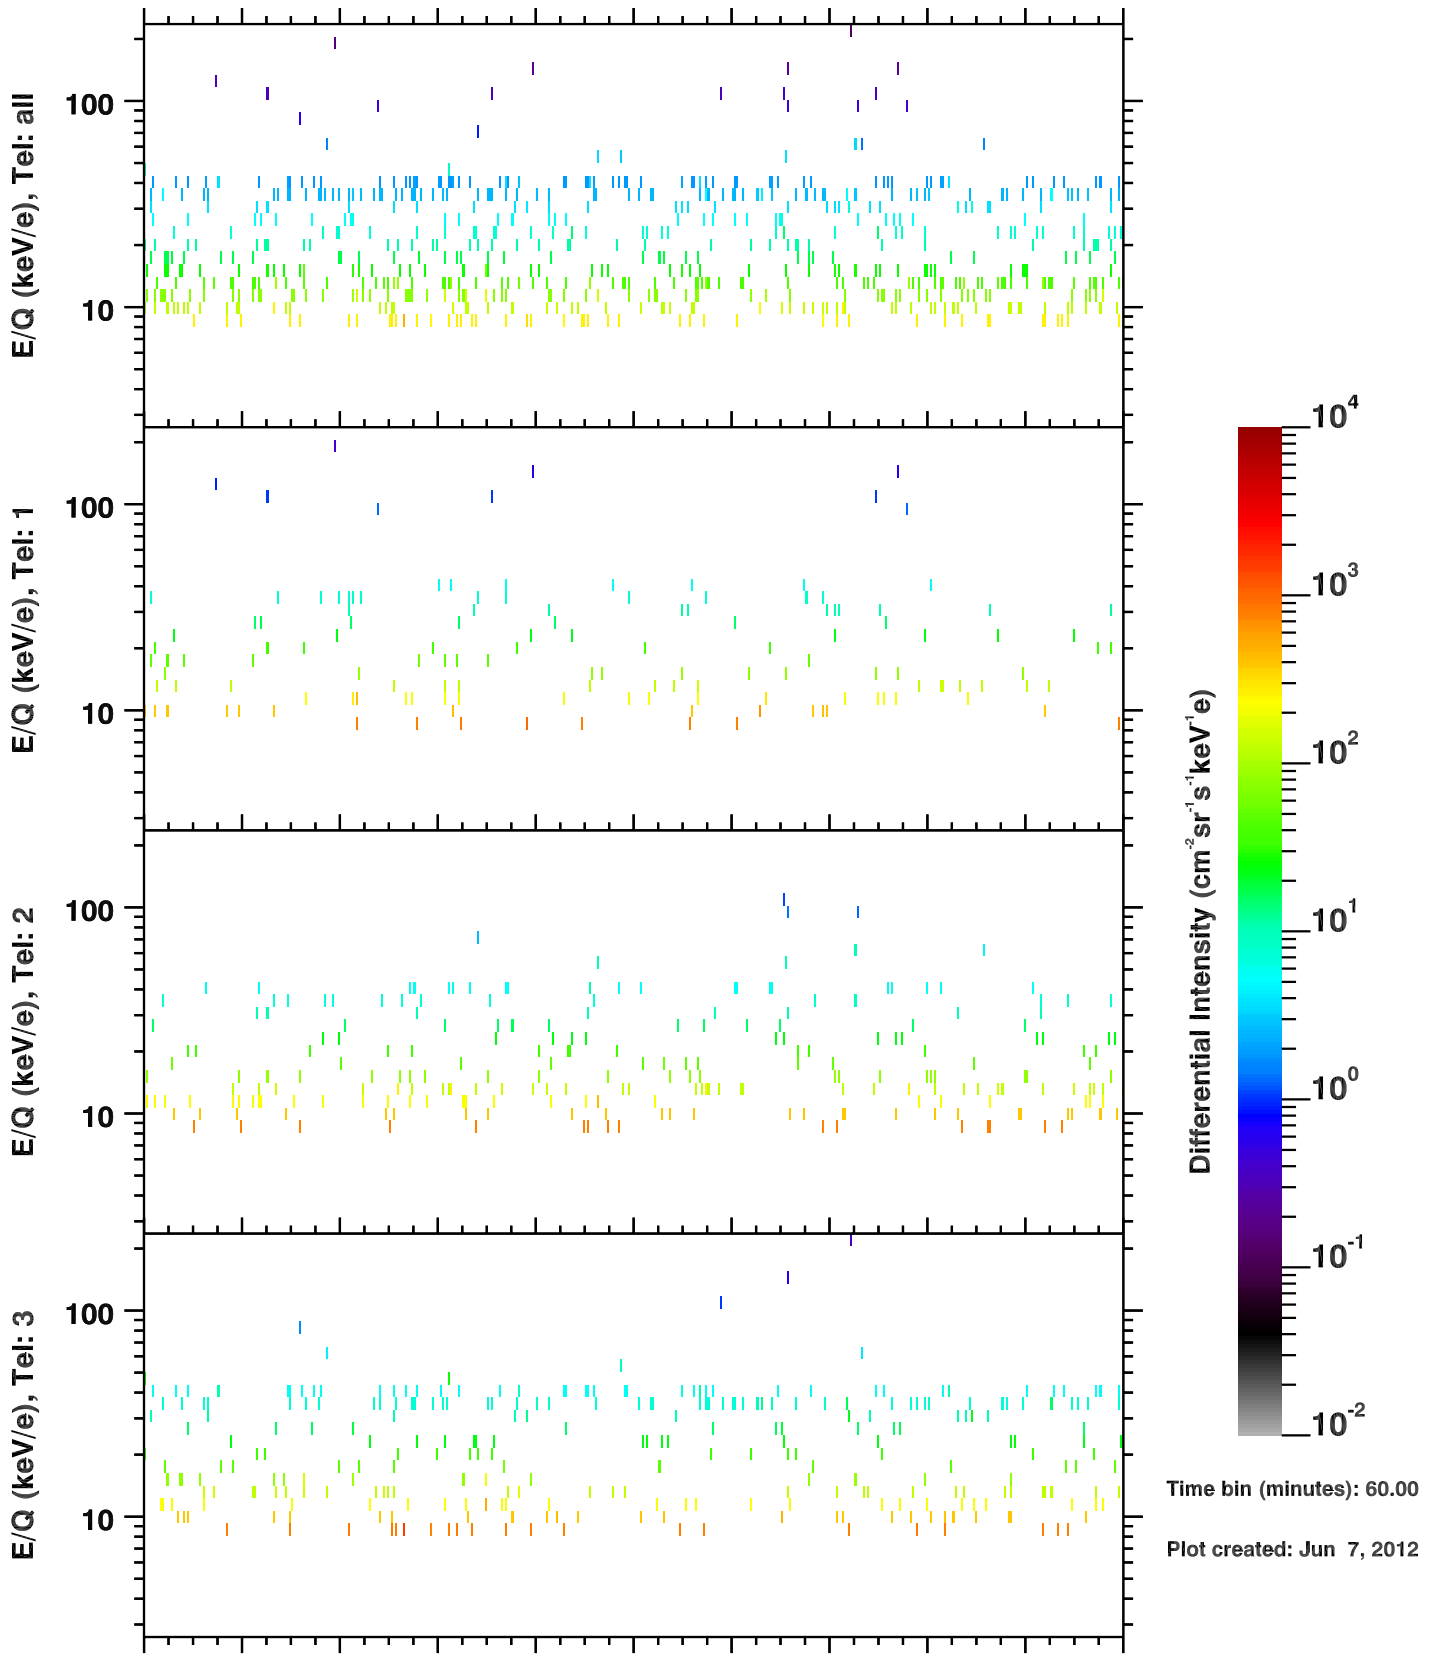

# Cassini/CHEMS | W+ Flux

Time bin (minutes): 60.00

Plot created: Jun 7, 2012

	120	122	124	126	128	130	132	134	136	138	140
R(Rs)	537.9	522.2	506.6	490.9	475.2	459.5	443.8	428.0	412.2	396.4	380.6
Lat( $^{\circ}$ )	-16.3	-16.3	-16.3	-16.3	-16.3	-16.3	-16.3	-16.3	-16.3	-16.3	-16.3
LT(dec.h)	7.2	7.2	7.2	7.2	7.2	7.2	7.2	7.2	7.2	7.2	7.2