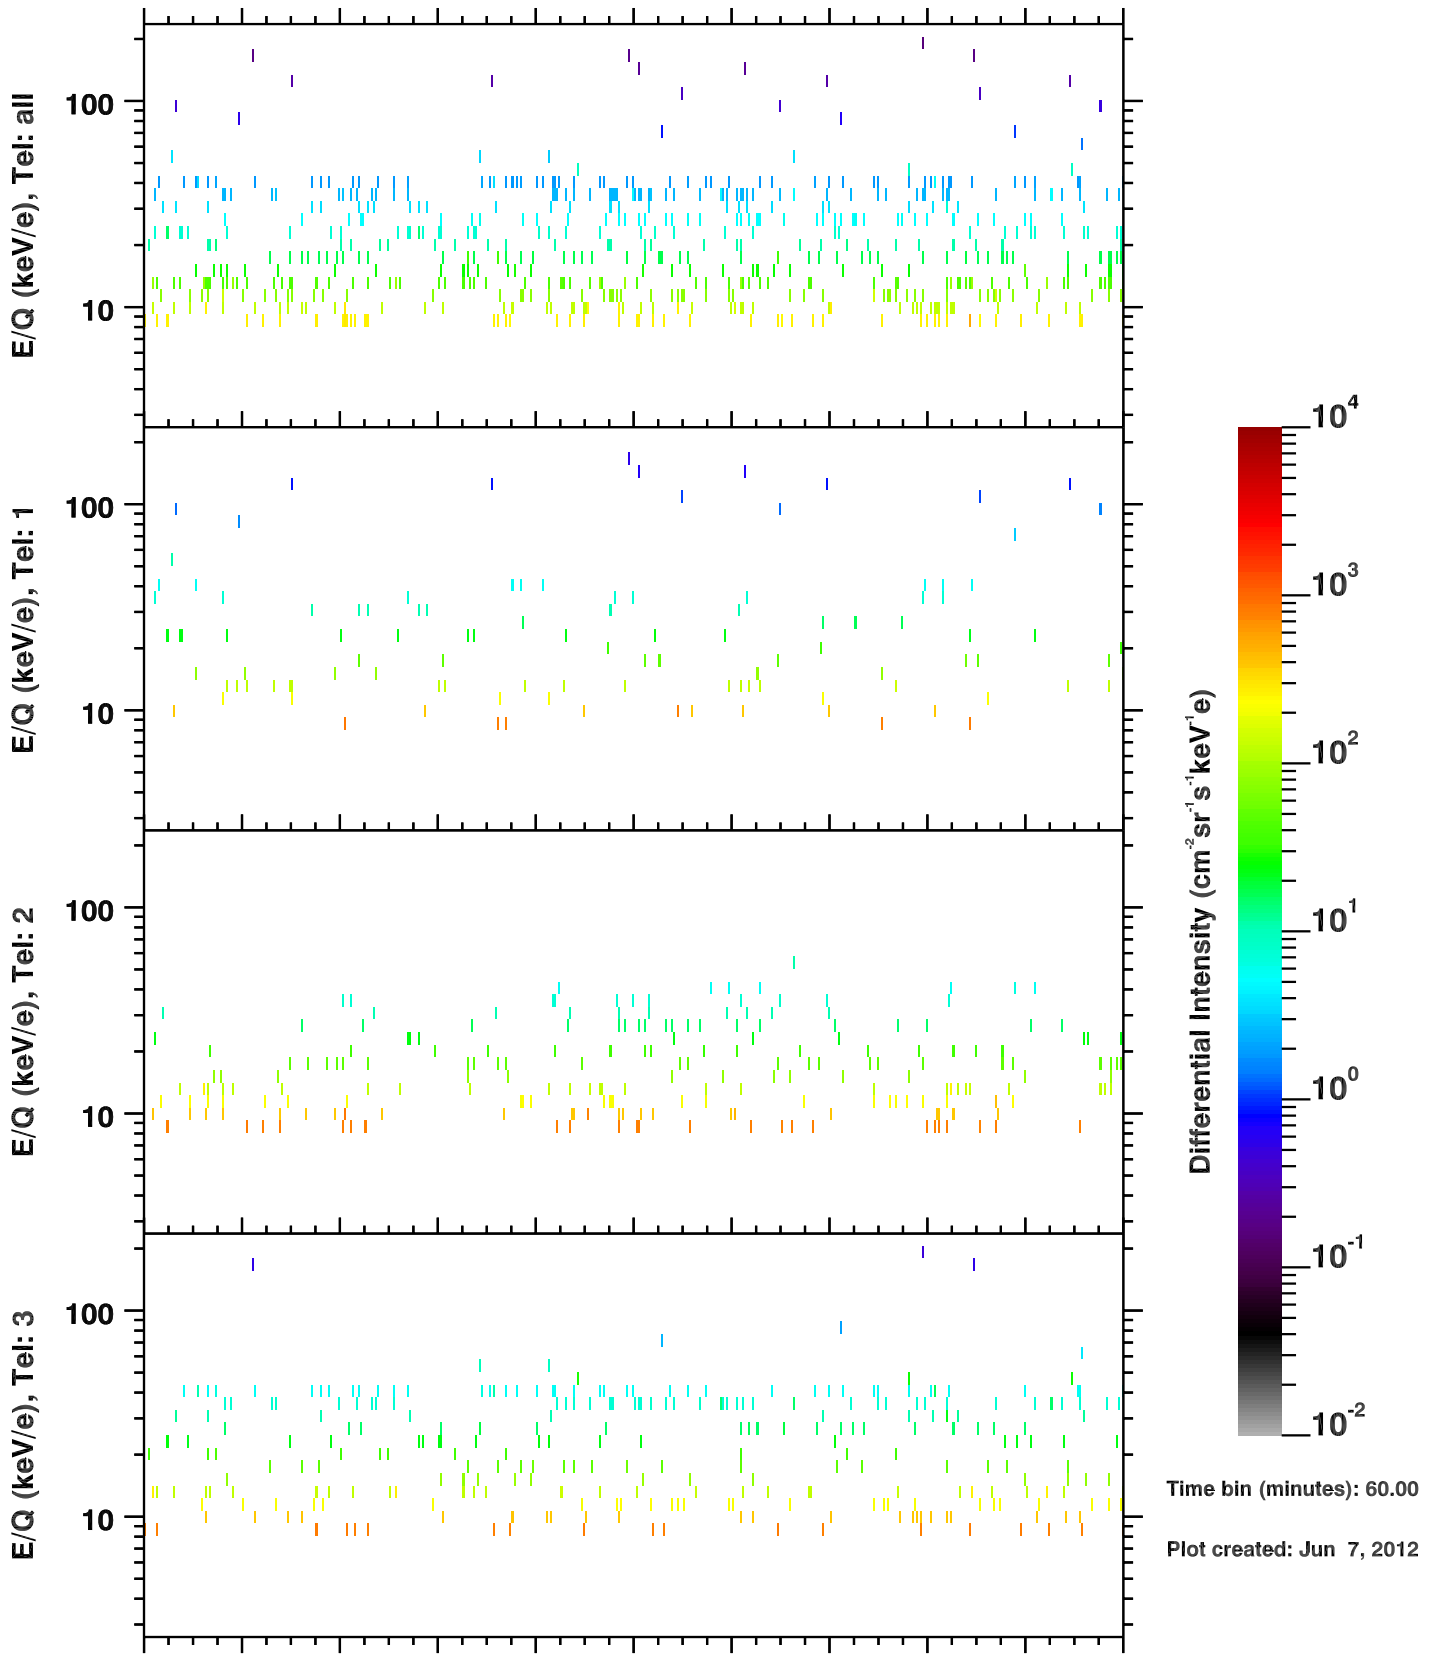

Cassini/CHEMS | W+ Flux

Time bin (minutes): 60.00

Plot created: Jun 7, 2012

	100	102	104	106	108	110	112	114	116	118	120
R(Rs)	693.3	677.8	662.3	646.8	631.3	615.8	600.2	584.6	569.1	553.5	537.9
Lat($^{\circ}$)	-16.3	-16.3	-16.3	-16.3	-16.3	-16.3	-16.3	-16.3	-16.3	-16.3	-16.3
LT(dec.h)	7.3	7.3	7.3	7.3	7.3	7.2	7.2	7.2	7.2	7.2	7.2