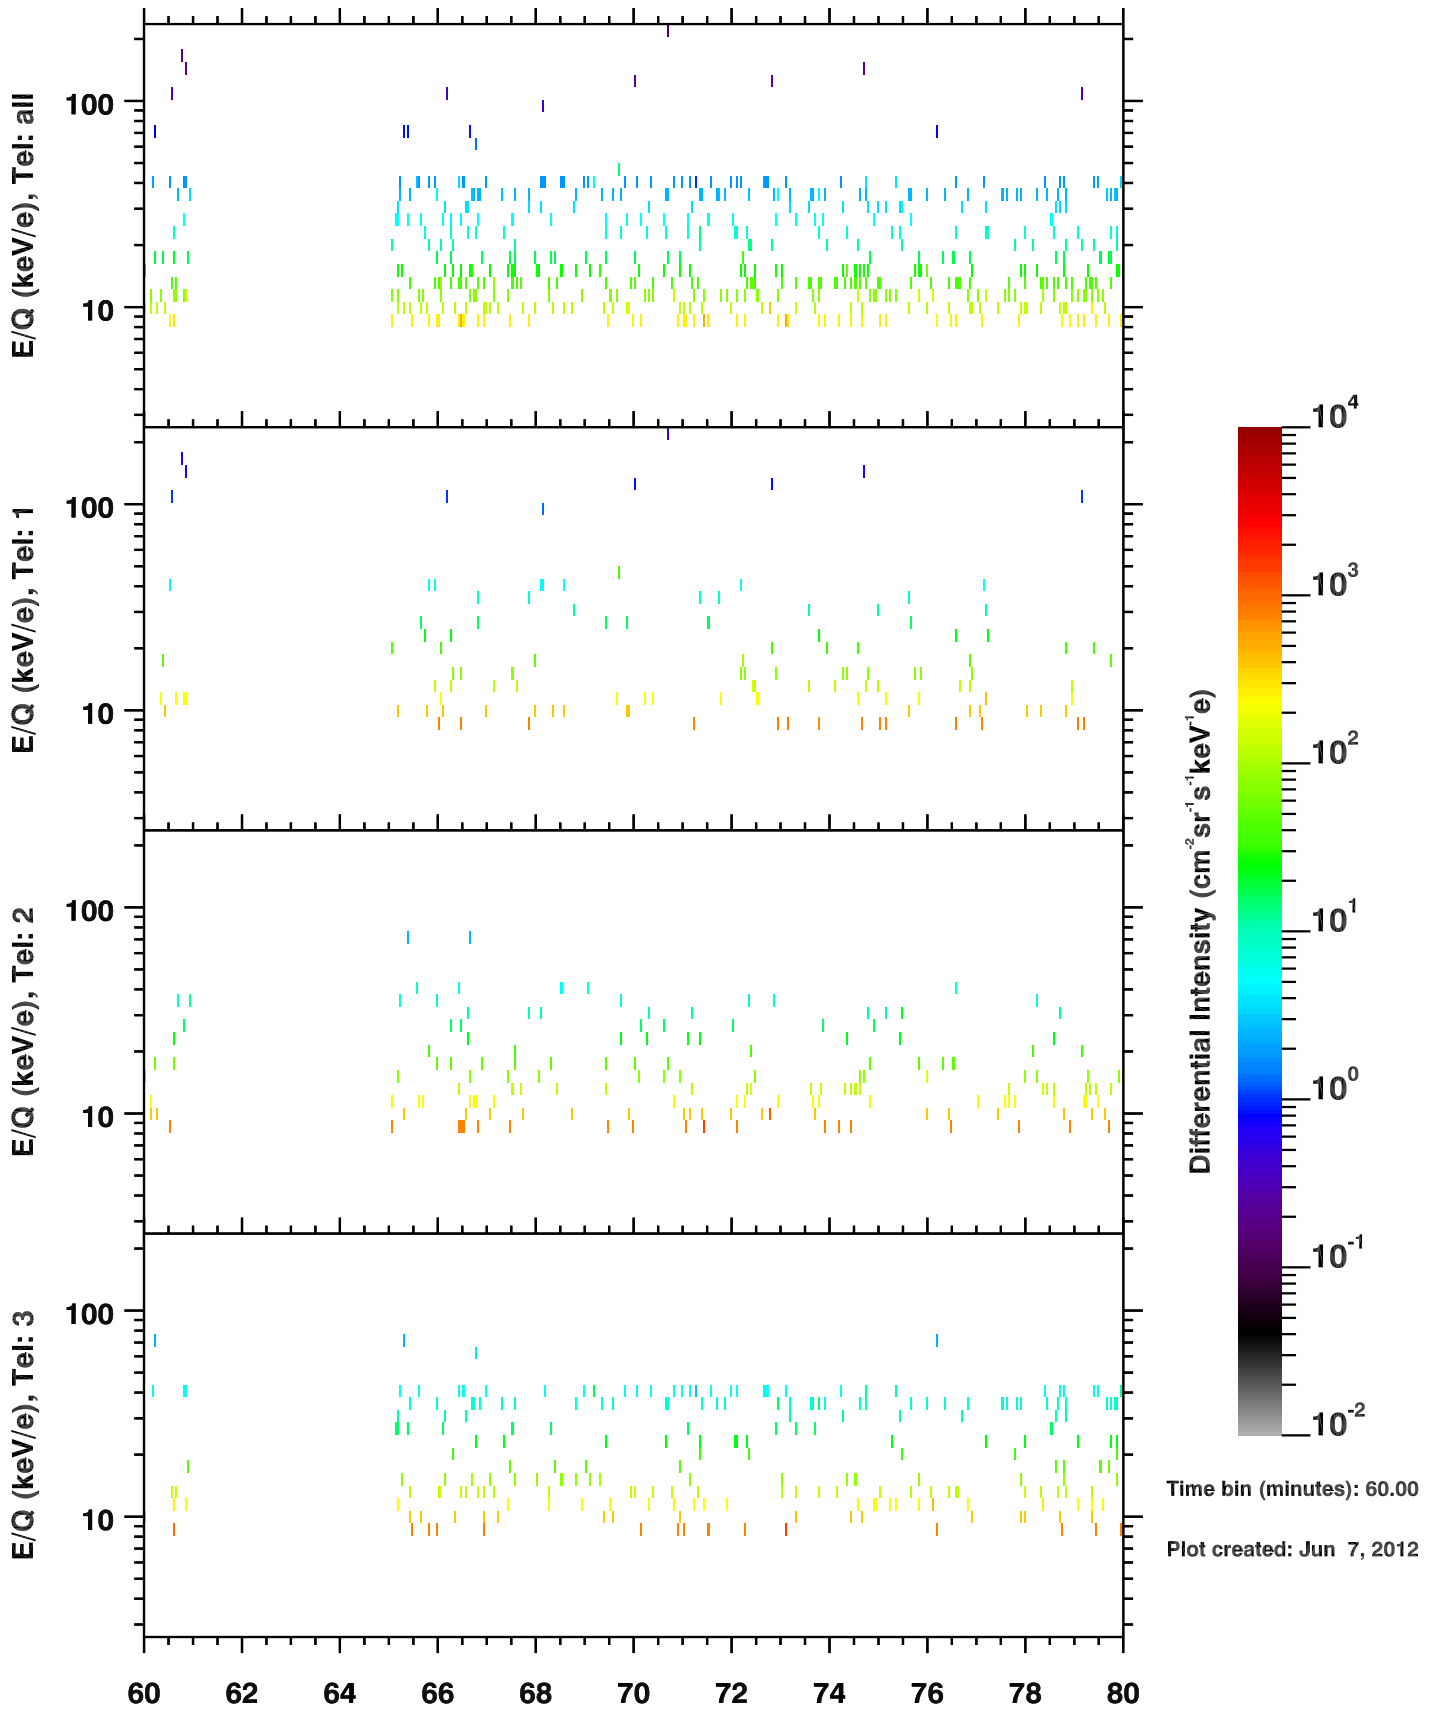

Cassini/CHEMS | W+ Flux

Time bin (minutes): 60.00

Plot created: Jun 7, 2012

R(Rs)	1001.0	985.6	970.3	955.0	939.7	924.3	909.0	893.6	878.3	862.9	847.5
Lat($^{\circ}$)	-16.3	-16.3	-16.3	-16.3	-16.3	-16.3	-16.3	-16.3	-16.3	-16.3	-16.3
LT(dec.h)	7.4	7.4	7.4	7.4	7.3	7.3	7.3	7.3	7.3	7.3	7.3