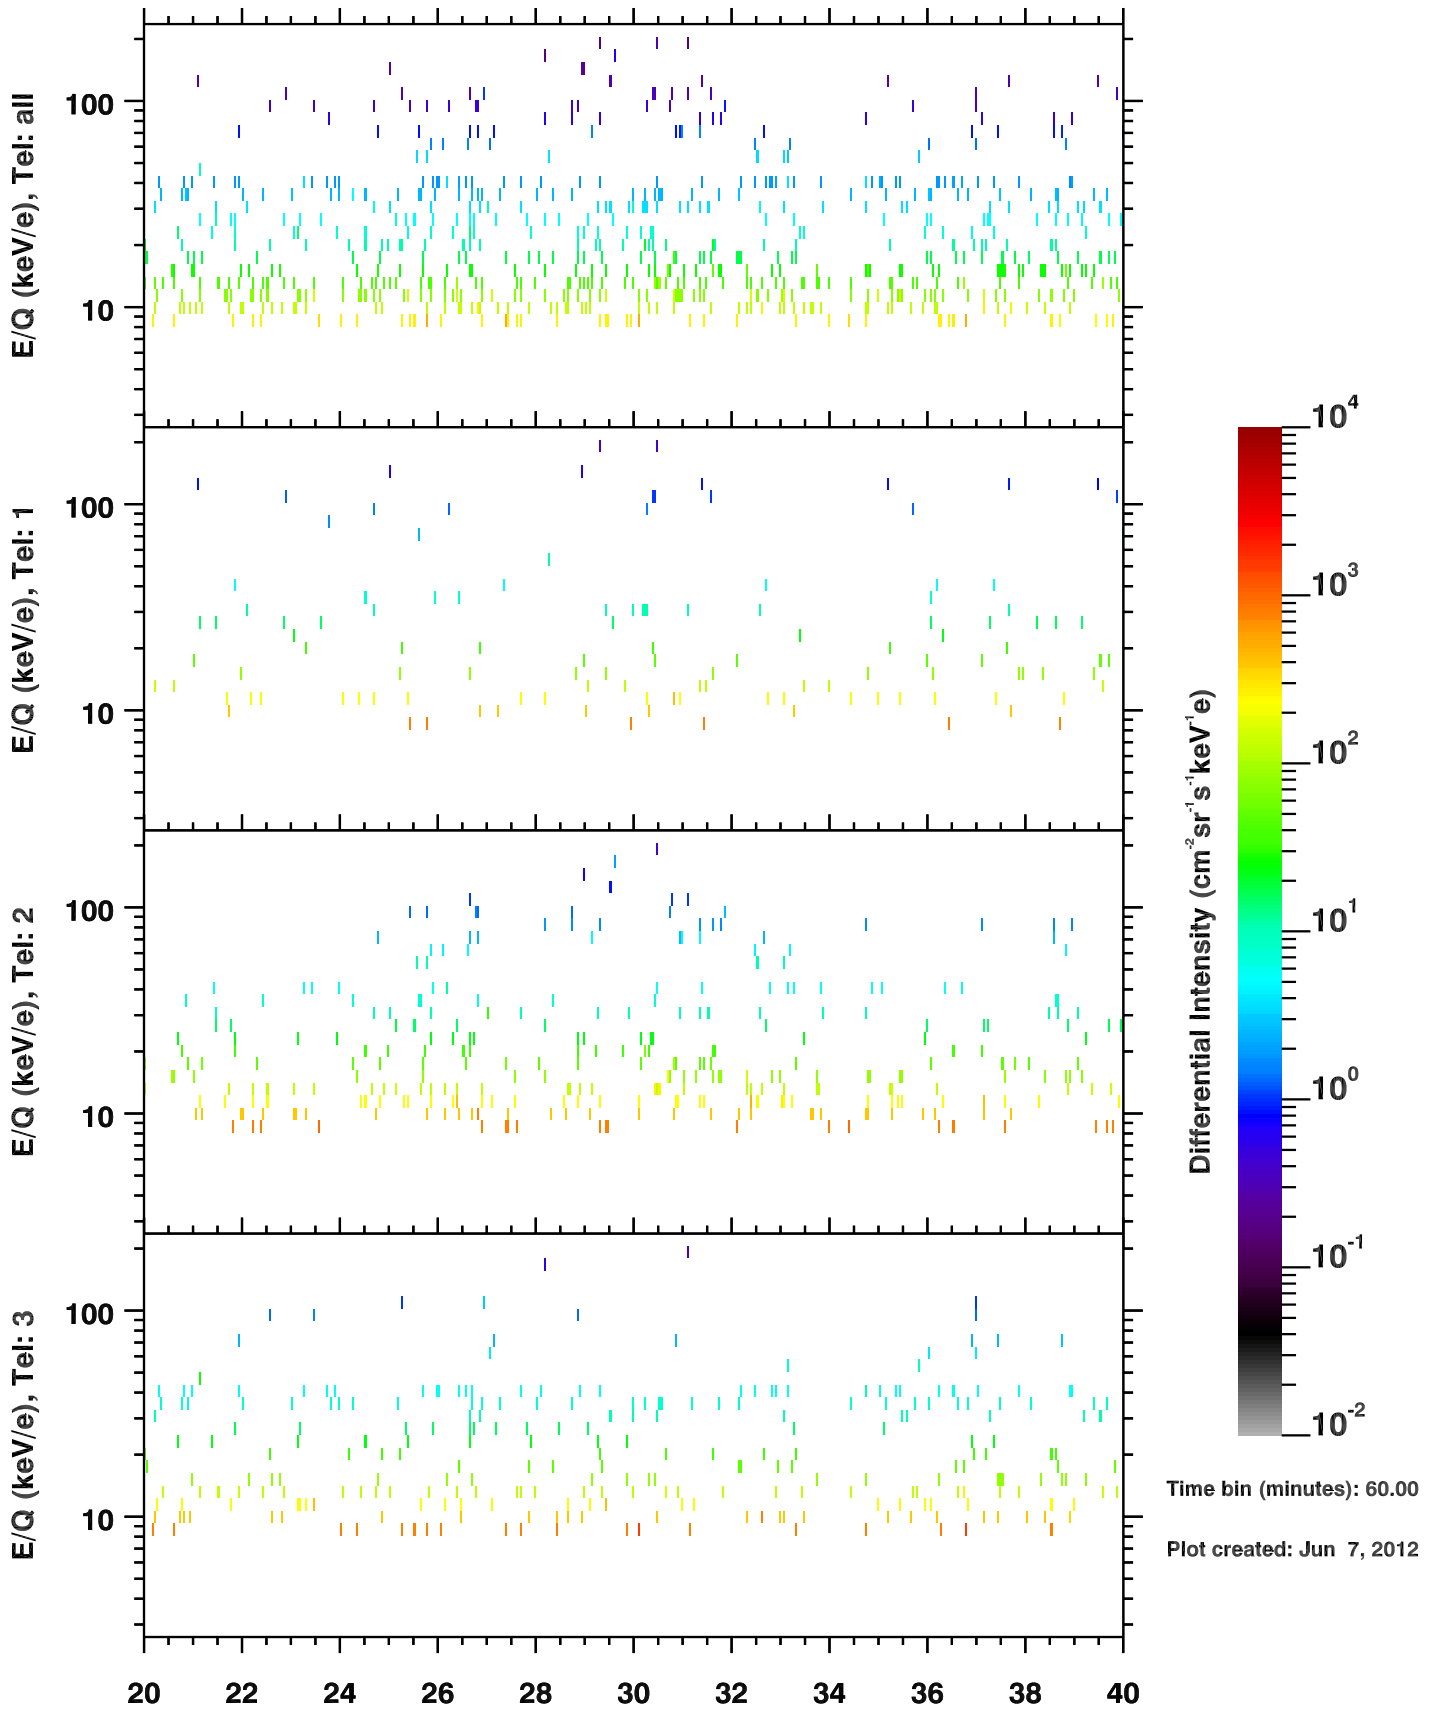

Cassini/CHEMS | W+ Flux

Time bin (minutes): 60.00

Plot created: Jun 7, 2012

R(Rs)	1306.1	1290.9	1275.7	1260.5	1245.3	1230.0	1214.8	1199.5	1184.3	1169.0	1153.8
Lat($^{\circ}$)	-16.3	-16.3	-16.3	-16.3	-16.3	-16.3	-16.3	-16.3	-16.3	-16.3	-16.3
LT(dec.h)	7.5	7.5	7.5	7.5	7.5	7.4	7.4	7.4	7.4	7.4	7.4