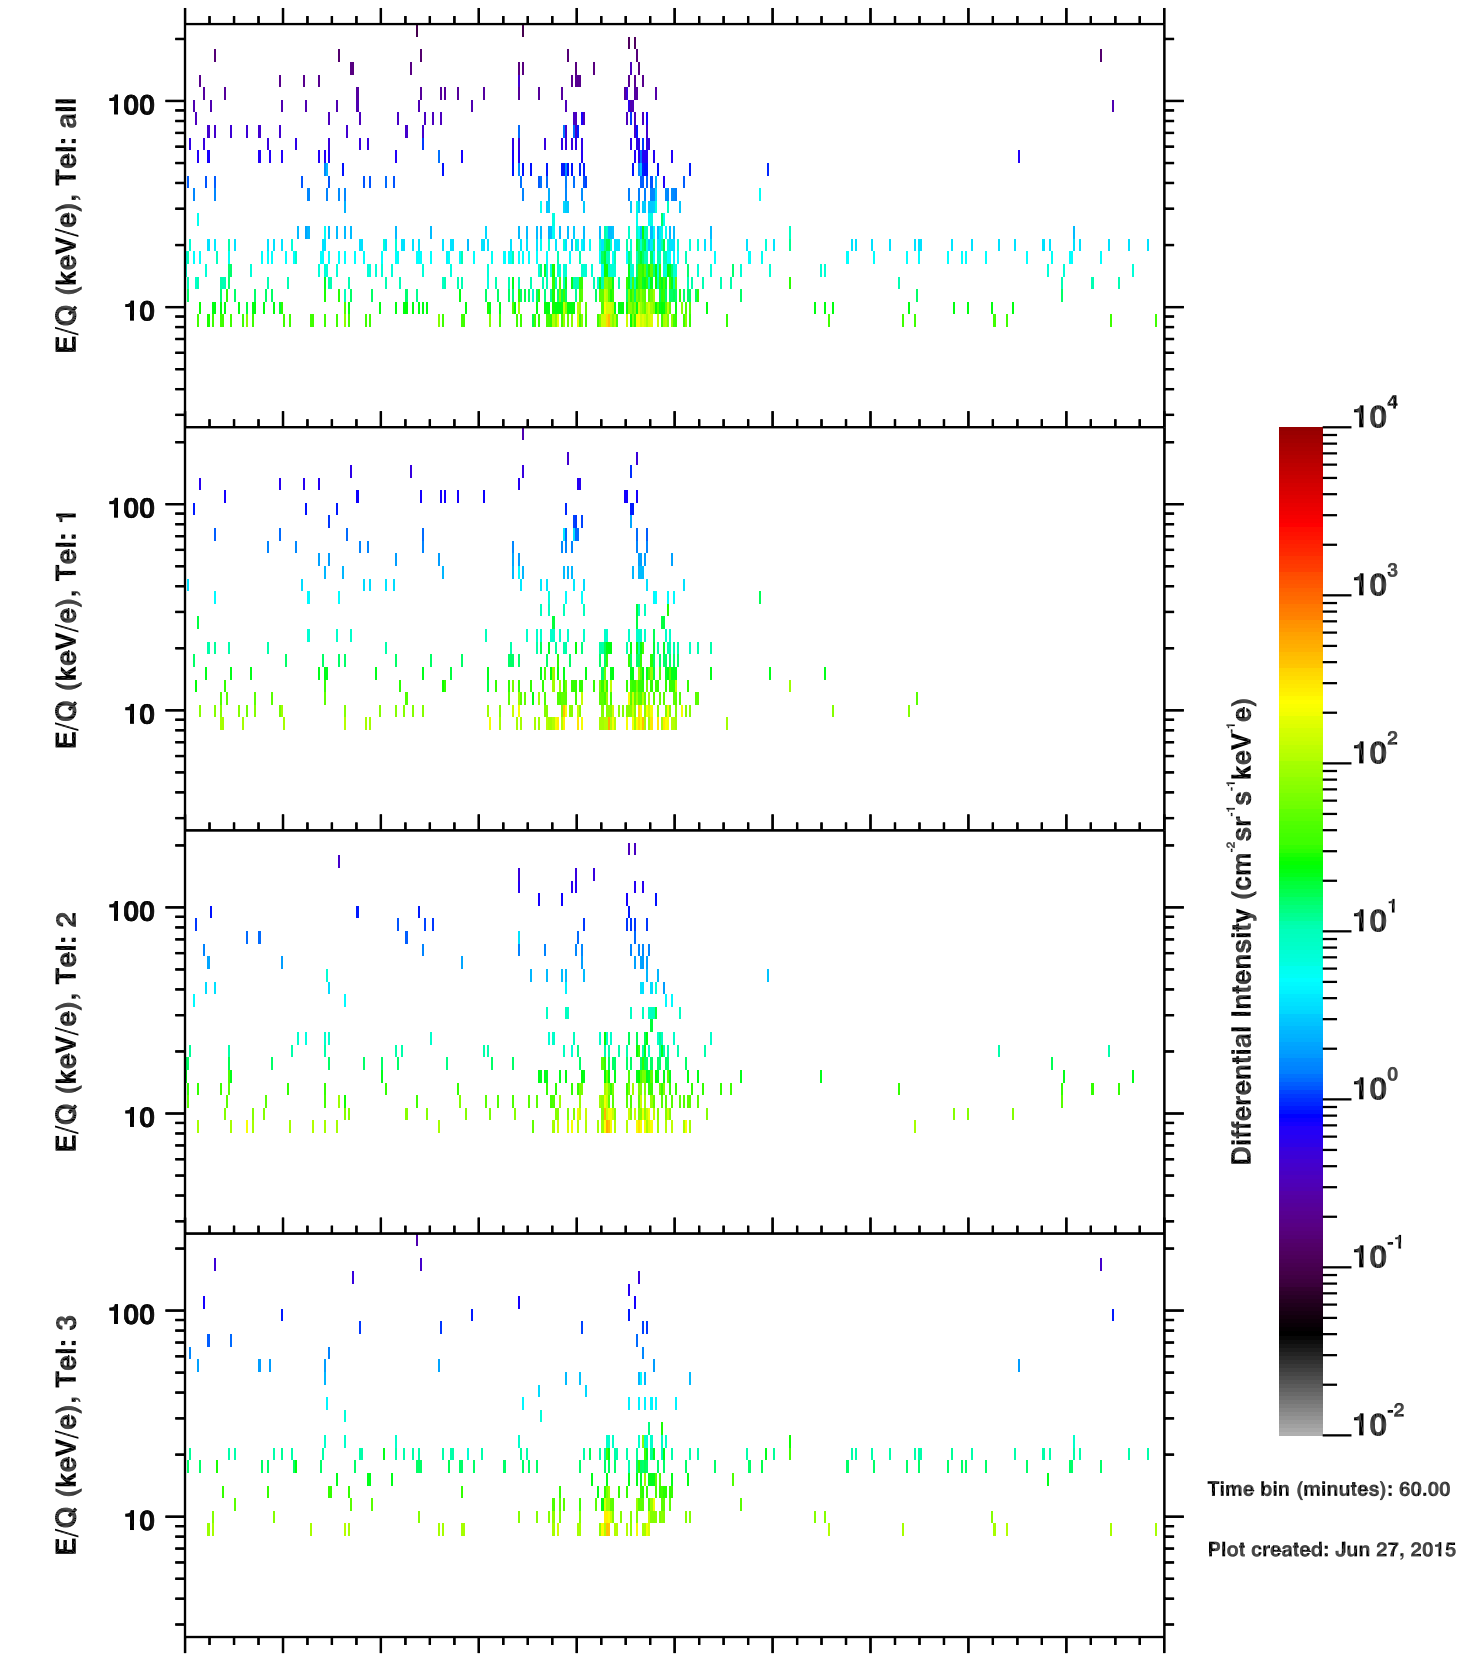

Cassini/CHEMS | O++ Flux

Time bin (minutes): 60.00

Plot created: Jun 27, 2015

	140	142	144	146	148	150	152	154	156	158	160
R(Rs)	41.0	38.7	33.6	24.8	9.5	16.5	28.7	35.9	39.9	41.3	40.1
Lat(°)	-0.3	-0.3	-0.3	-0.3	-0.1	-0.2	-0.3	-0.3	-0.3	-0.3	-0.3
LT(dec.h)	3.6	4.0	4.6	5.5	8.4	0.2	1.7	2.4	2.9	3.3	3.8
L	41.0	38.7	33.6	24.8	9.5	16.5	28.7	35.9	39.9	41.3	40.1