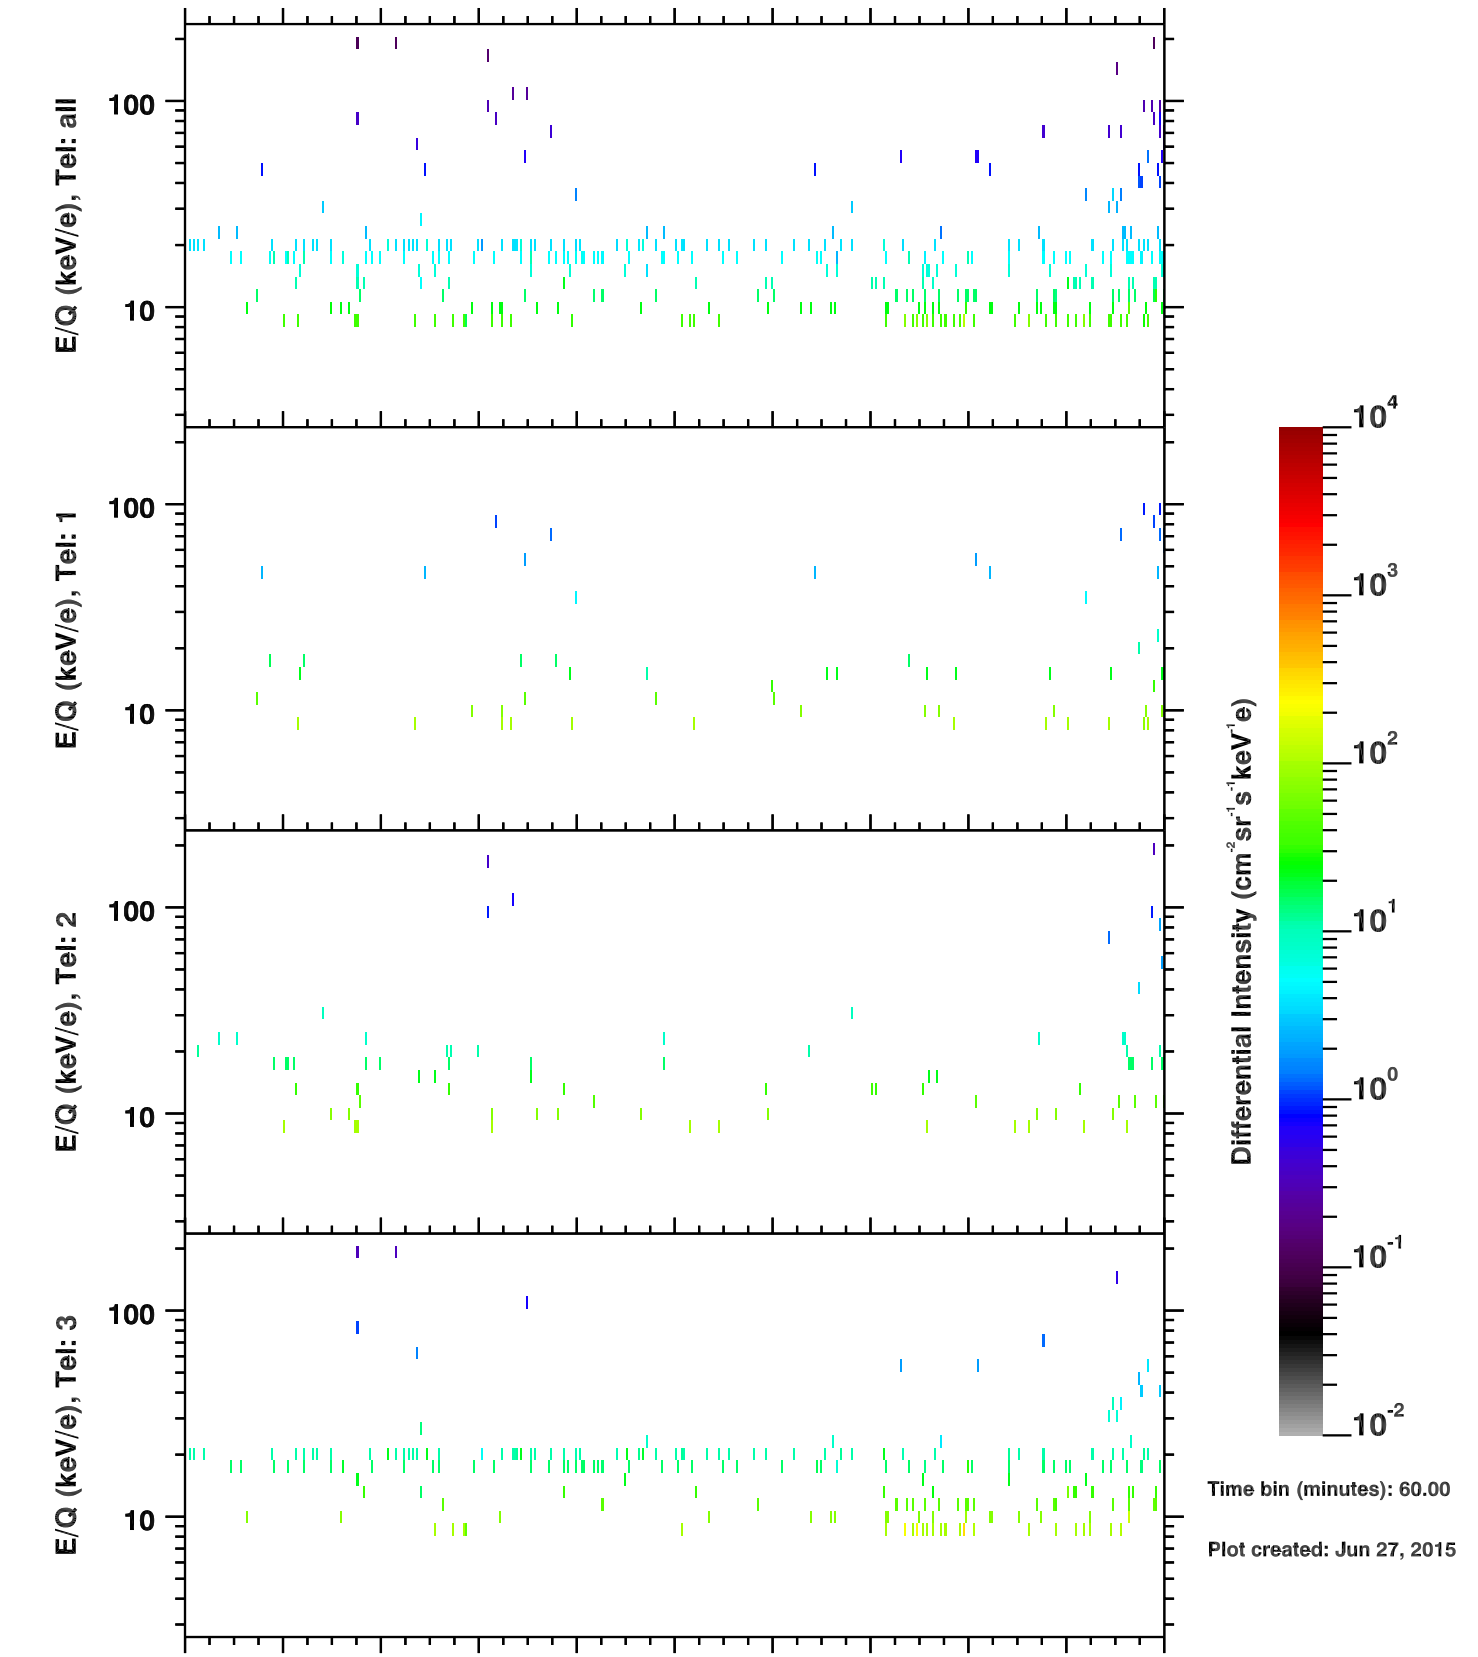

Cassini/CHEMS | O++ Flux

Time bin (minutes): 60.00

Plot created: Jun 27, 2015

	20	22	24	26	28	30	32	34	36	38	40
R(Rs)	52.2	55.3	57.0	57.5	56.7	54.7	51.3	46.4	39.8	30.8	18.5
Lat(°)	13.6	14.7	15.7	16.5	17.2	17.8	18.4	18.8	19.1	18.9	15.7
LT(dec.h)	2.4	2.7	3.0	3.3	3.6	3.9	4.3	4.7	5.2	6.0	7.7
L	55.3	59.1	61.5	62.5	62.1	60.3	57.0	51.8	44.6	34.4	20.0