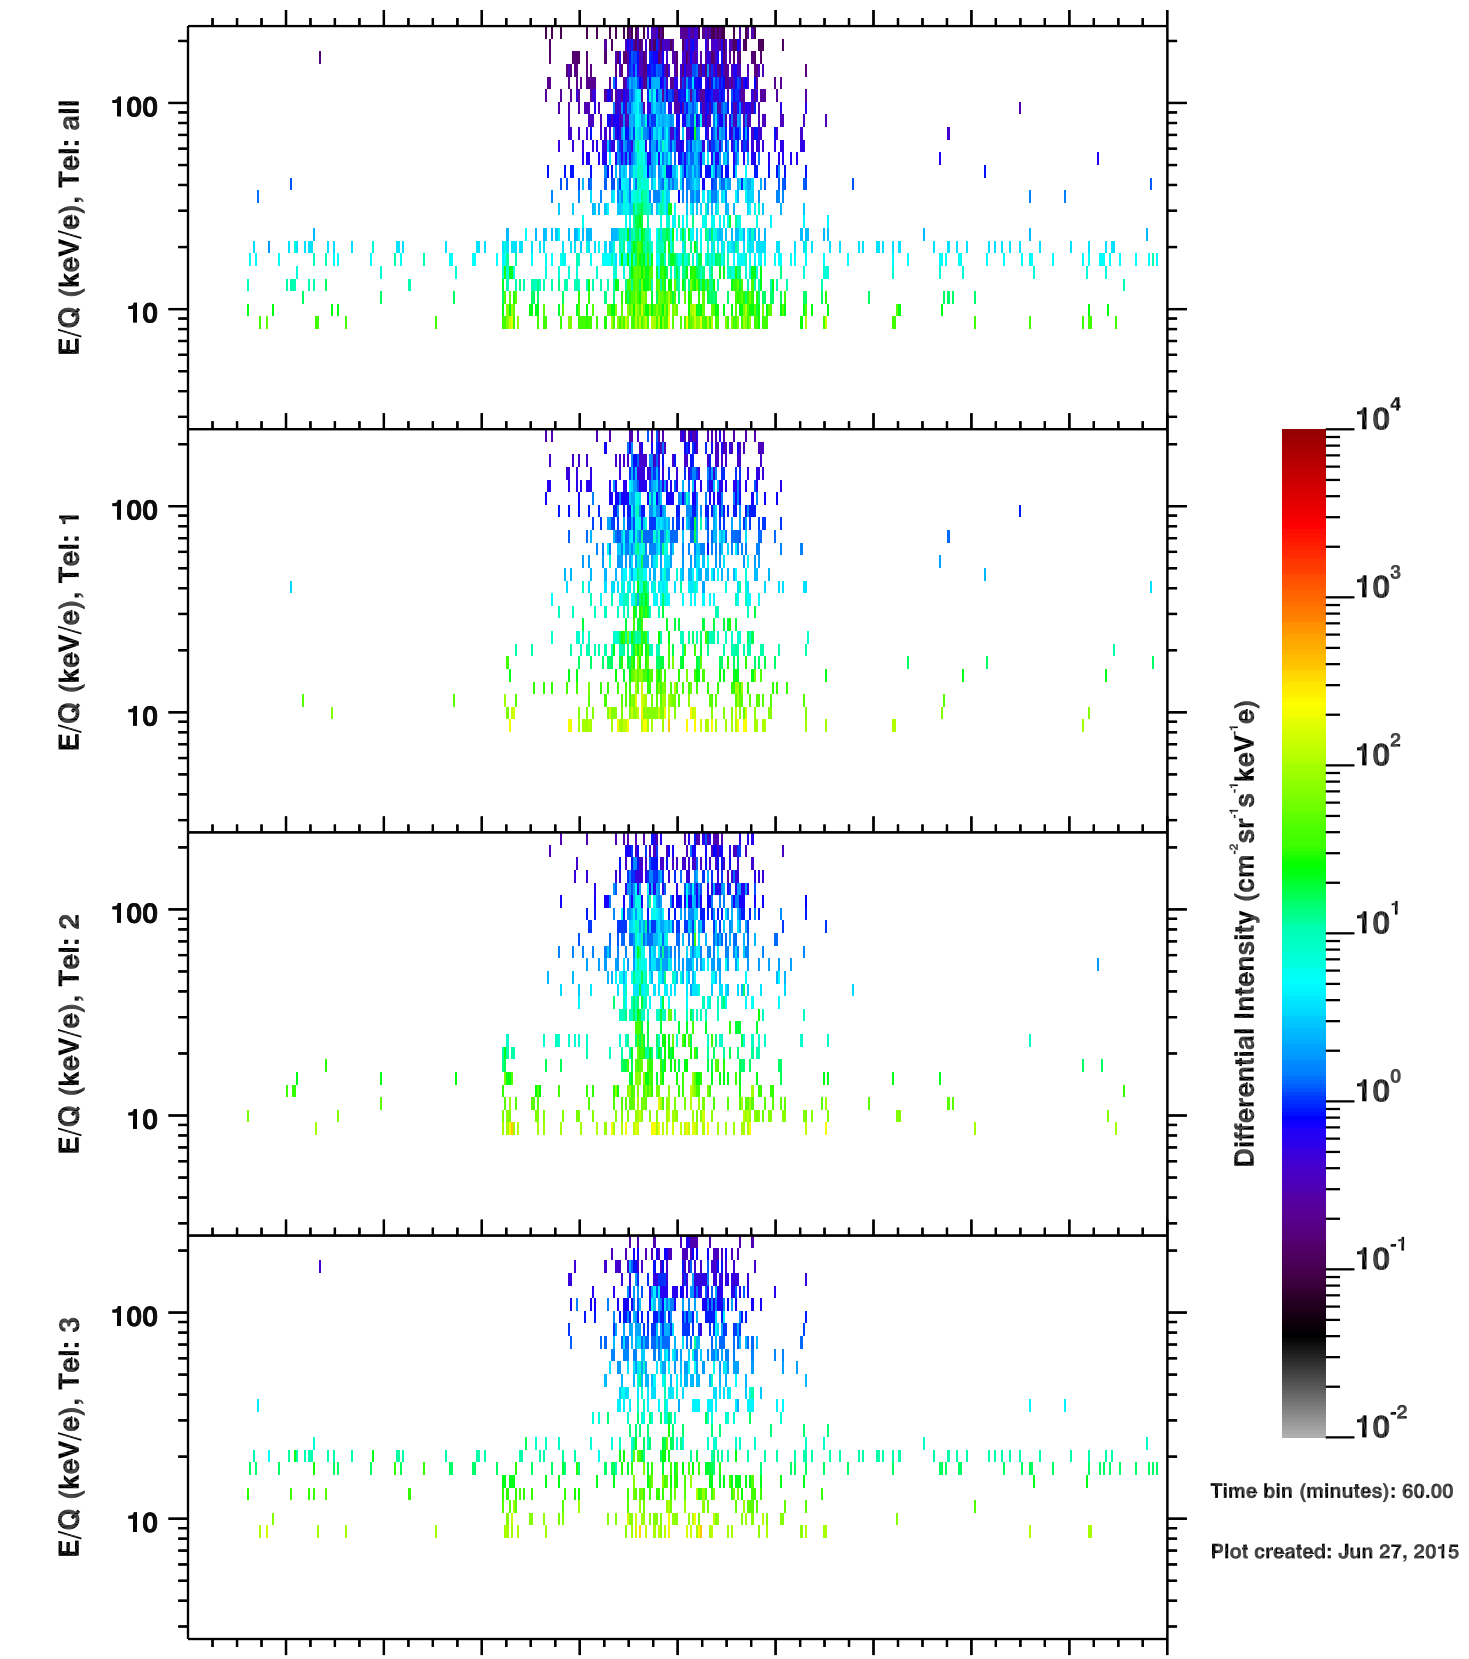

Cassini/CHEMS | O++ Flux

Time bin (minutes): 60.00

Plot created: Jun 27, 2015

	2	4	6	8	10	12	14	16	18	20
R(Rs)	45.3	38.8	30.0	18.3	8.6	21.7	33.1	41.5	47.7	52.2
Lat(°)	28.7	28.4	26.6	18.4	-28.6	0.9	7.2	10.3	12.2	13.6
LT(dec.h)	5.4	6.0	7.0	8.9	17.8	23.6	0.8	1.5	2.0	2.4
L	58.9	50.1	37.6	20.3	11.2	21.7	33.6	42.8	49.9	55.3