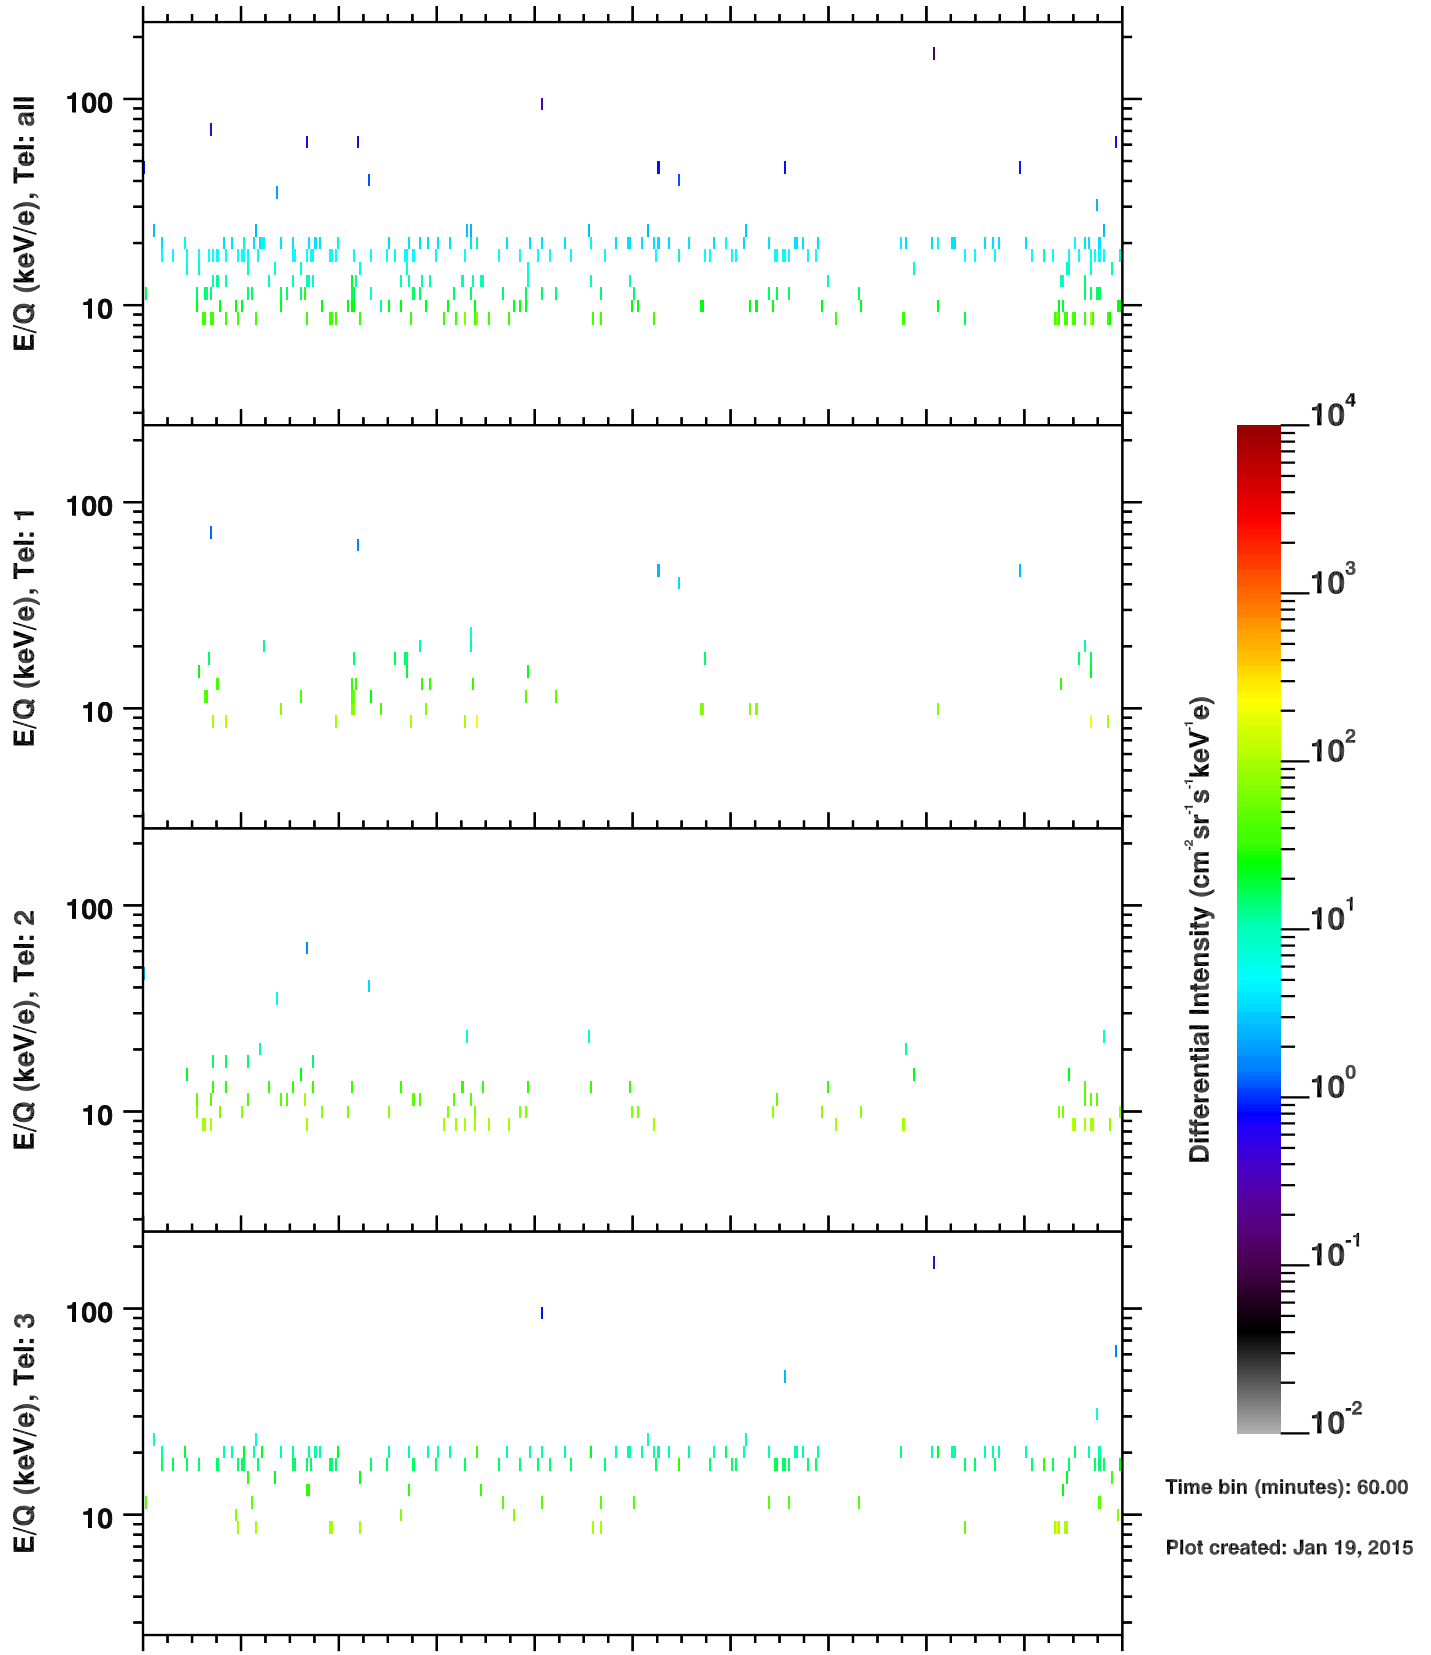

Cassini/CHEMS | O++ Flux

Time bin (minutes): 60.00

Plot created: Jan 19, 2015

	240	242	244	246	248	250	252	254	256	258	260
R(Rs)	43.4	47.1	49.5	50.7	50.7	49.6	47.3	43.6	38.6	32.1	23.9
Lat(°)	39.6	42.6	44.1	44.6	44.0	42.6	40.1	36.3	30.4	21.2	4.5
LT(dec.h)	3.6	4.3	5.1	5.8	6.4	7.1	7.8	8.5	9.3	10.2	11.4