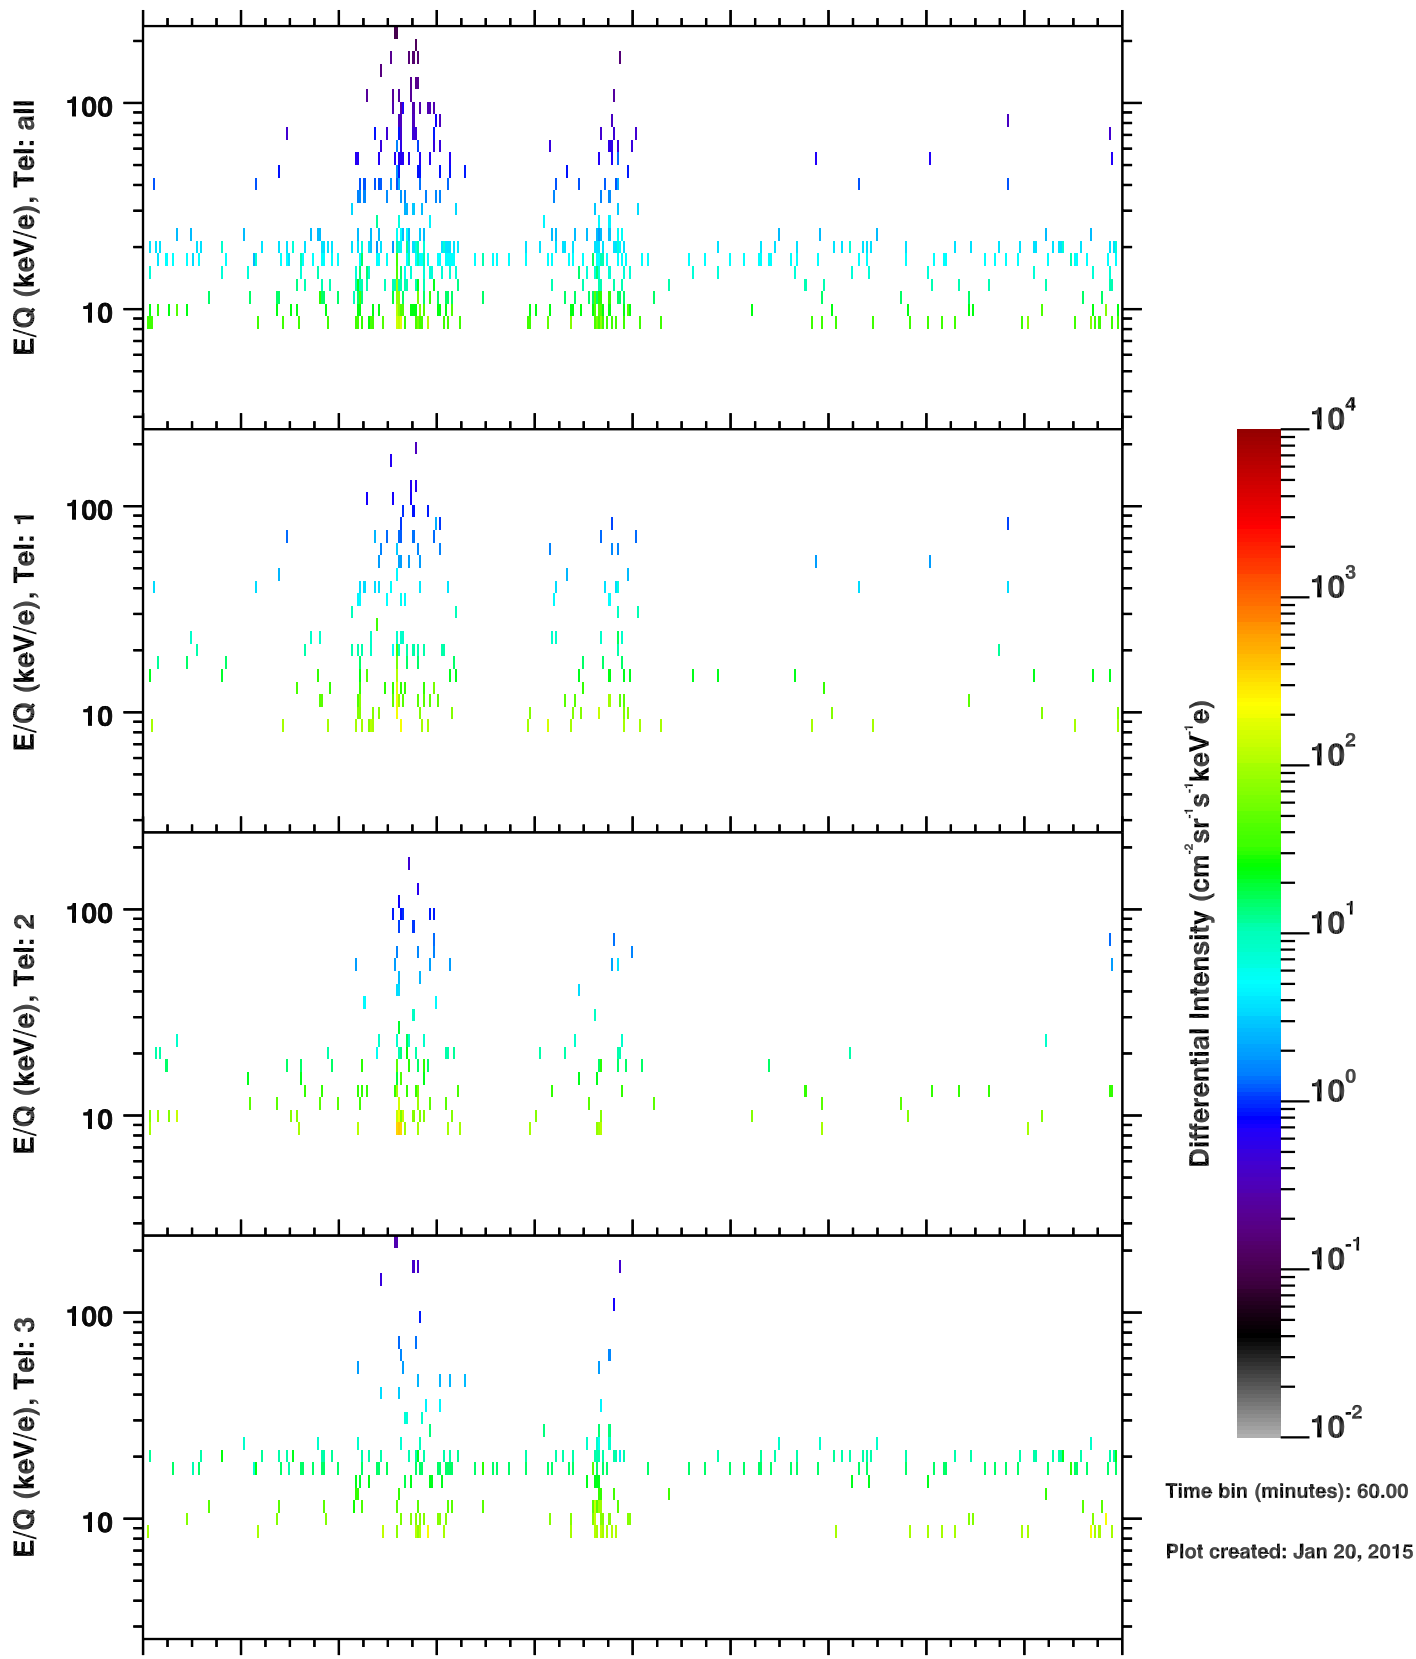

### Cassini/CHEMS | O++ Flux

Time bin (minutes): 60.00  
 Plot created: Jan 20, 2015

	160	162	164	166	168	170	172	174	176	178	180
R(Rs)	39.5	33.2	25.2	16.4	14.4	22.3	30.1	36.6	41.7	45.4	47.9
Lat(°)	32.0	23.6	8.7	-22.8	-33.5	6.5	26.6	36.9	42.6	45.4	46.5
LT(dec.h)	9.3	10.2	11.3	13.6	21.1	0.3	1.8	2.9	4.0	4.9	5.7