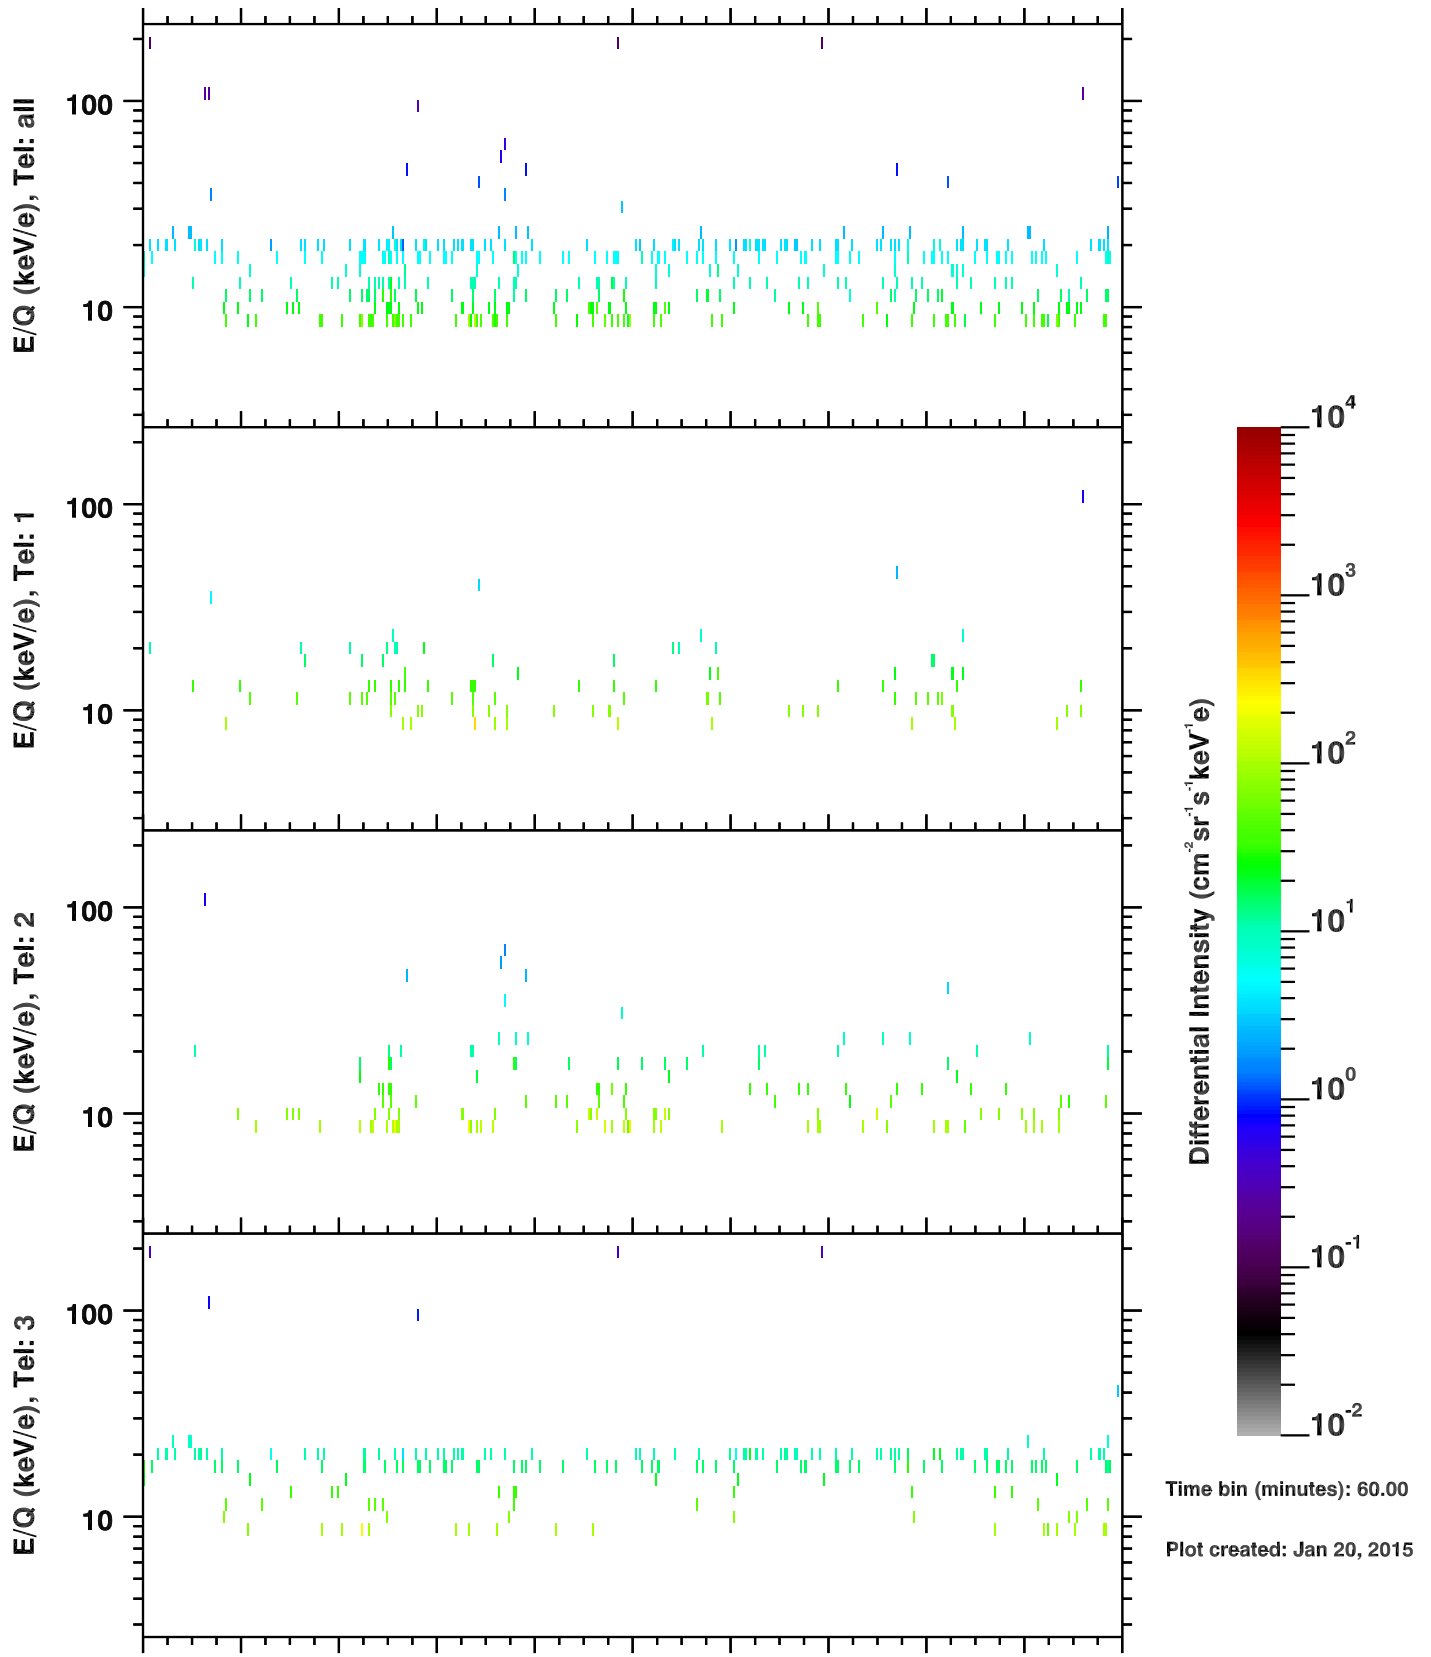

Cassini/CHEMS | O++ Flux

Time bin (minutes): 60.00
 Plot created: Jan 20, 2015

	140	142	144	146	148	150	152	154	156	158	160
R(Rs)	30.5	37.4	42.8	46.6	49.2	50.6	50.8	49.9	47.7	44.3	39.5
Lat(°)	23.2	32.8	38.4	41.7	43.5	44.3	44.1	42.9	40.7	37.3	32.0
LT(dec.h)	1.7	2.8	3.6	4.4	5.1	5.8	6.5	7.2	7.8	8.5	9.3