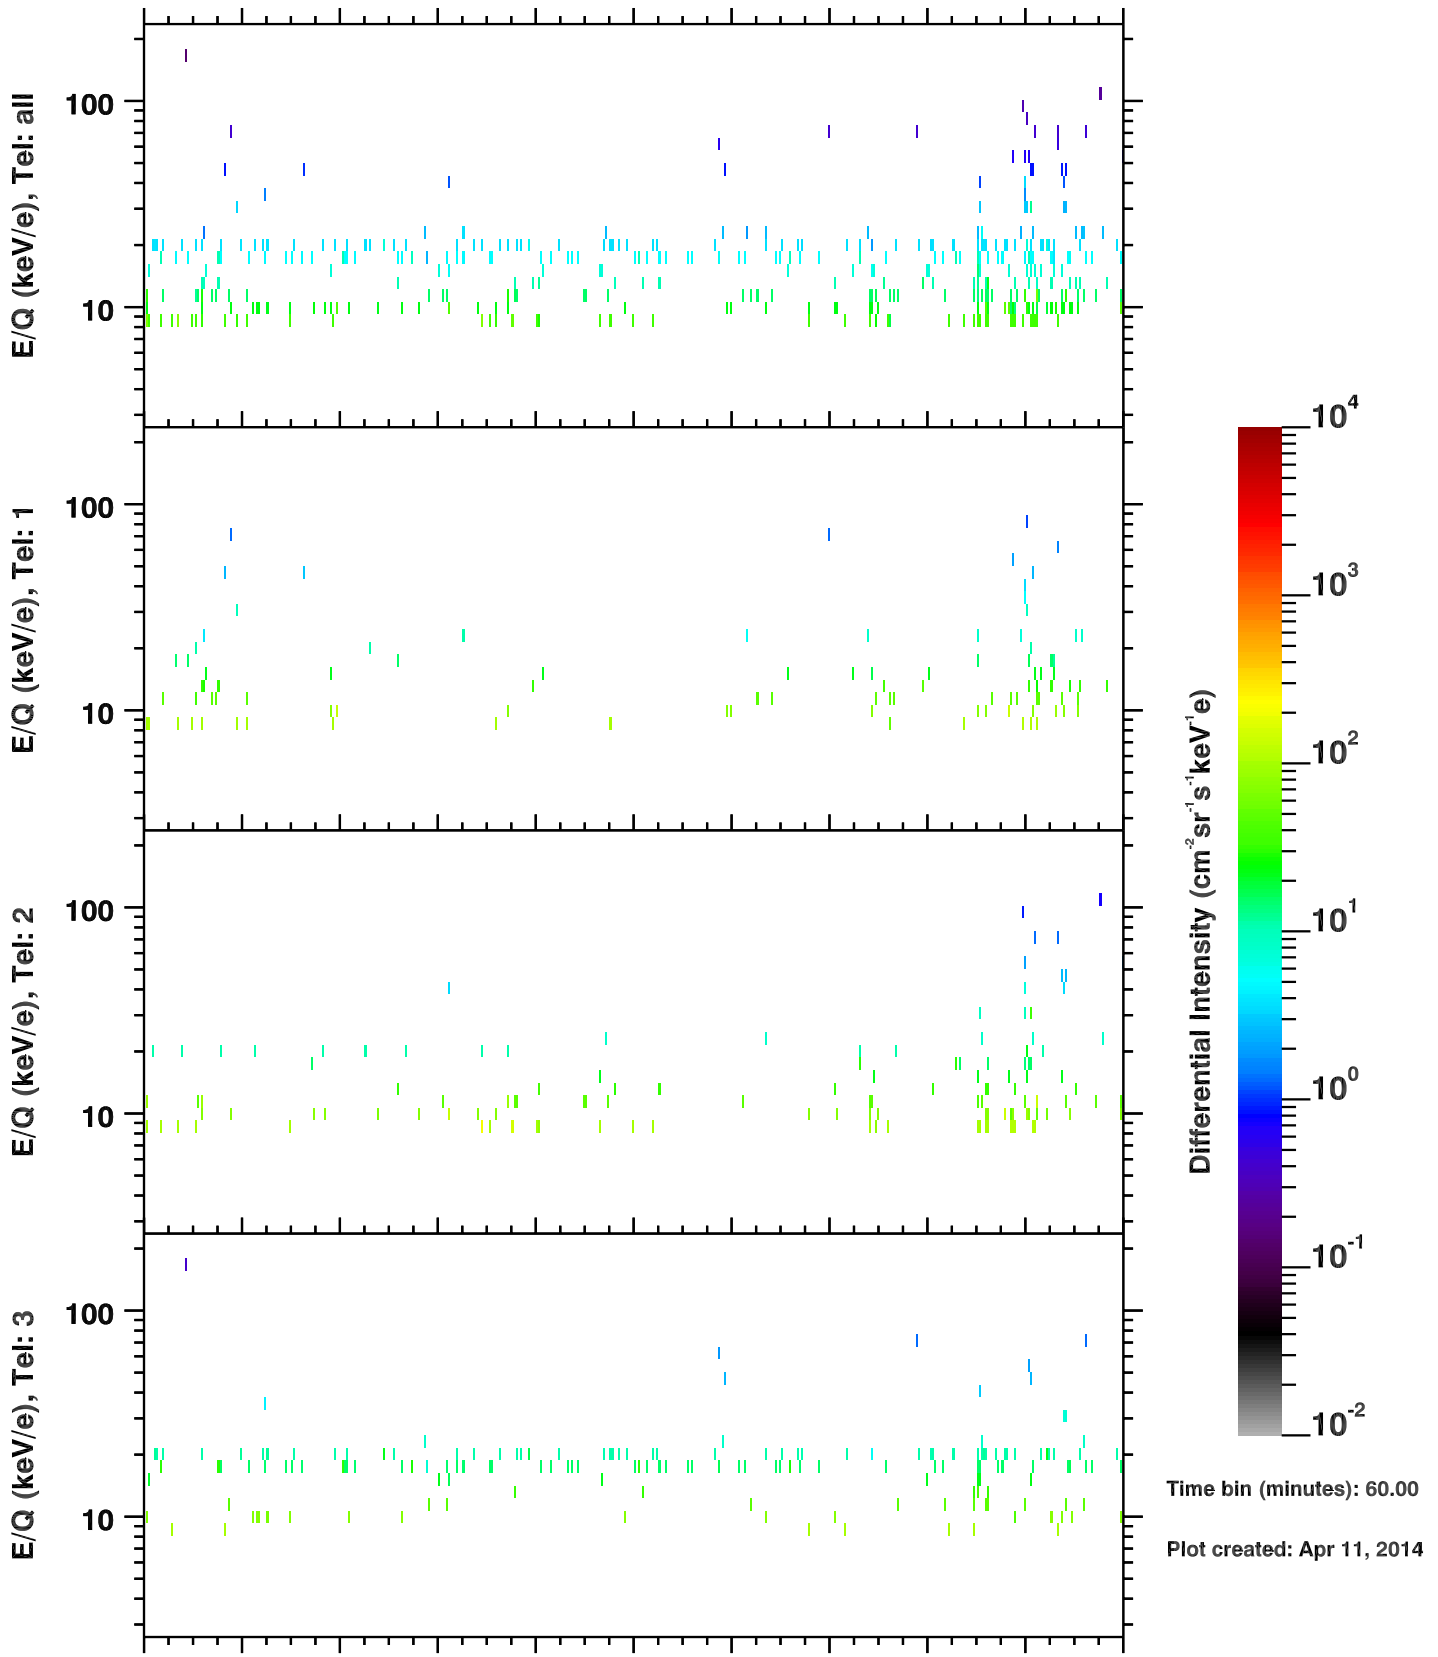

Cassini/CHEMS | O++ Flux

Time bin (minutes): 60.00

Plot created: Apr 11, 2014

	80	82	84	86	88	90	92	94	96	98	100
R(Rs)	48.1	49.7	50.1	49.4	47.5	44.4	39.9	34.1	26.7	17.9	12.7
Lat(°)	39.9	42.7	44.6	45.4	45.2	43.5	39.8	33.0	20.0	-7.2	-38.3
LT(dec.h)	3.8	4.5	5.2	5.9	6.7	7.5	8.4	9.5	10.7	12.7	19.7