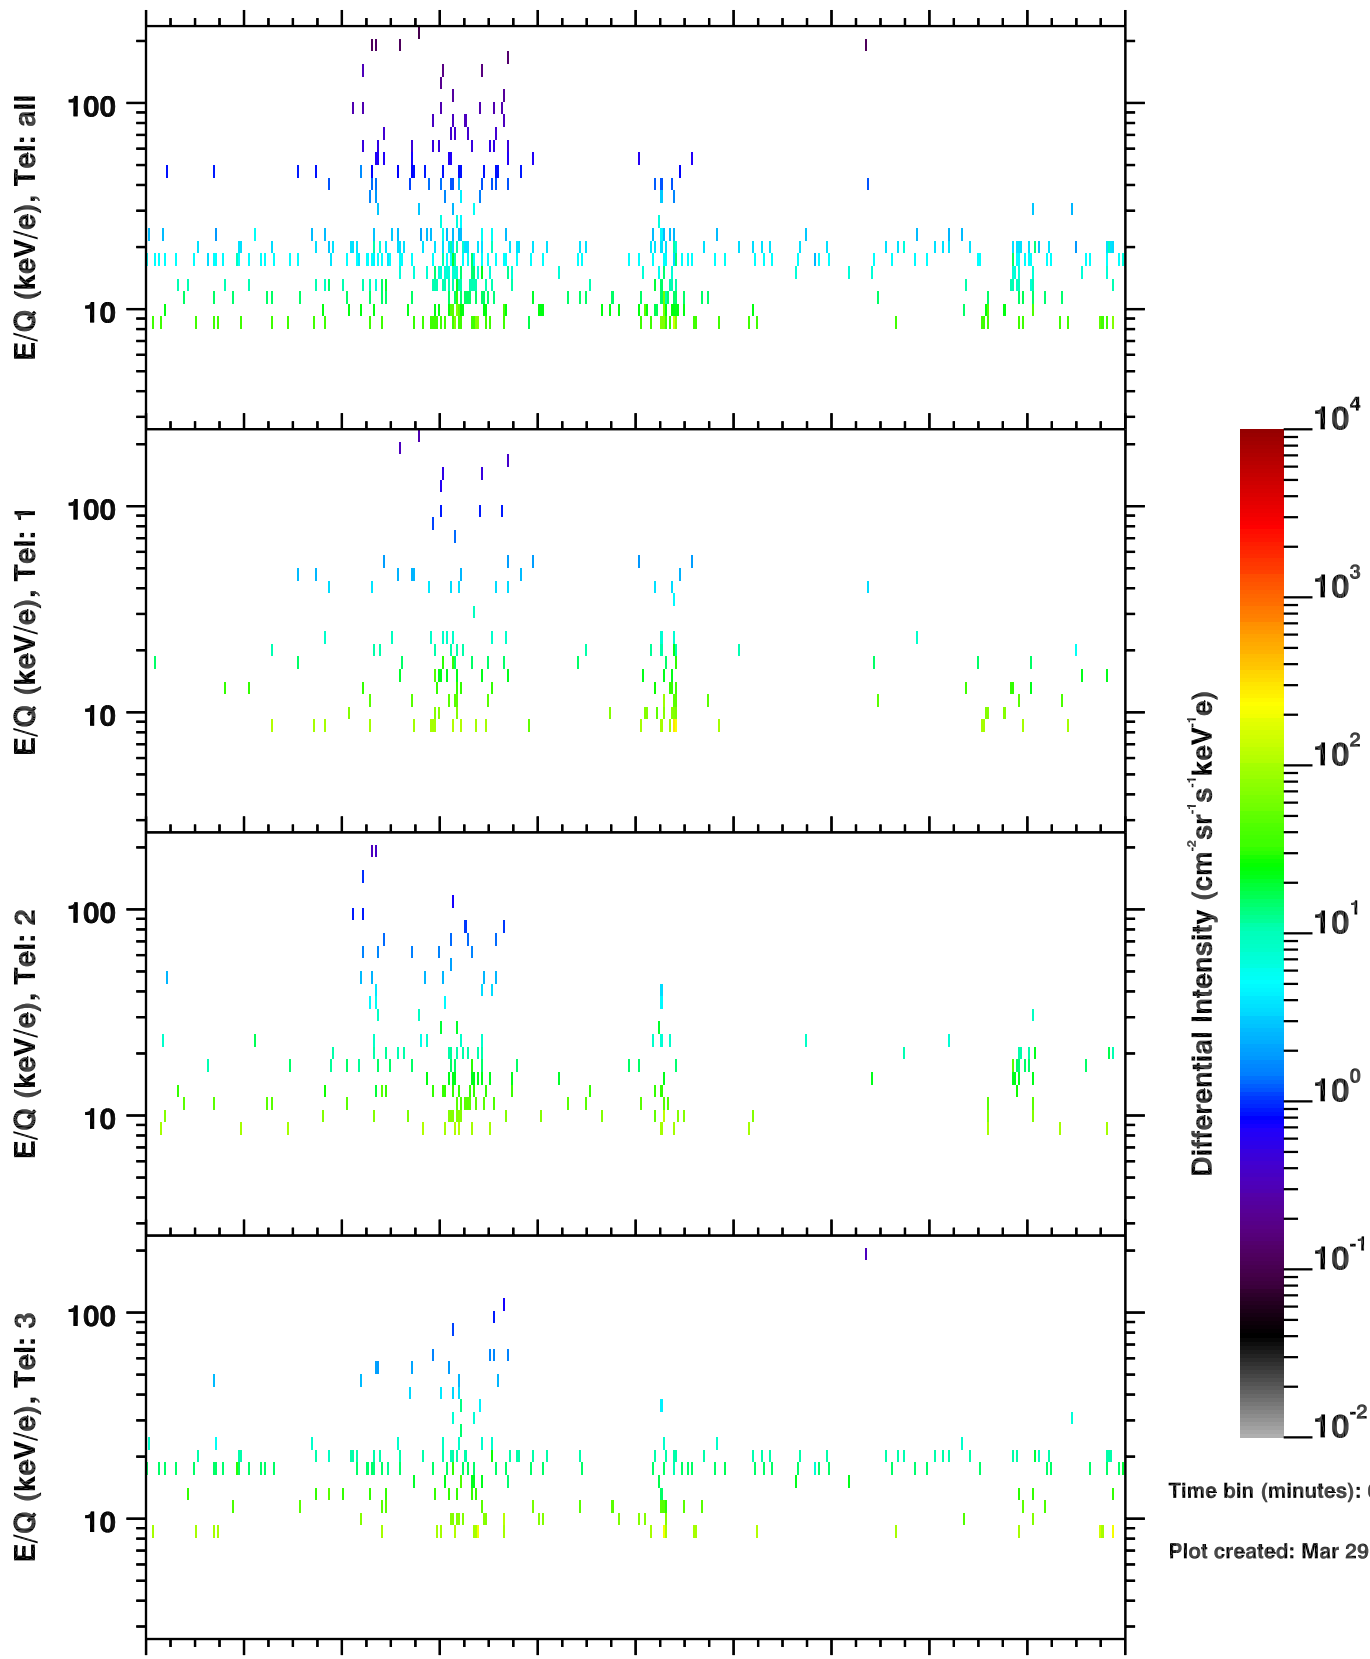

### Cassini/CHEMS | O++ Flux

Time bin (minutes): 60.00  
 Plot created: Mar 29, 2014

	60	62	64	66	68	70	72	74	76	78	80
R(Rs)	38.3	32.8	26.0	18.8	14.3	20.4	28.6	35.7	41.2	45.3	48.1
Lat(°)	45.4	38.5	24.0	-5.7	-45.4	-14.4	9.1	22.0	30.1	35.8	39.9
LT(dec.h)	7.9	9.2	10.6	12.6	18.0	23.2	0.8	1.7	2.5	3.2	3.8