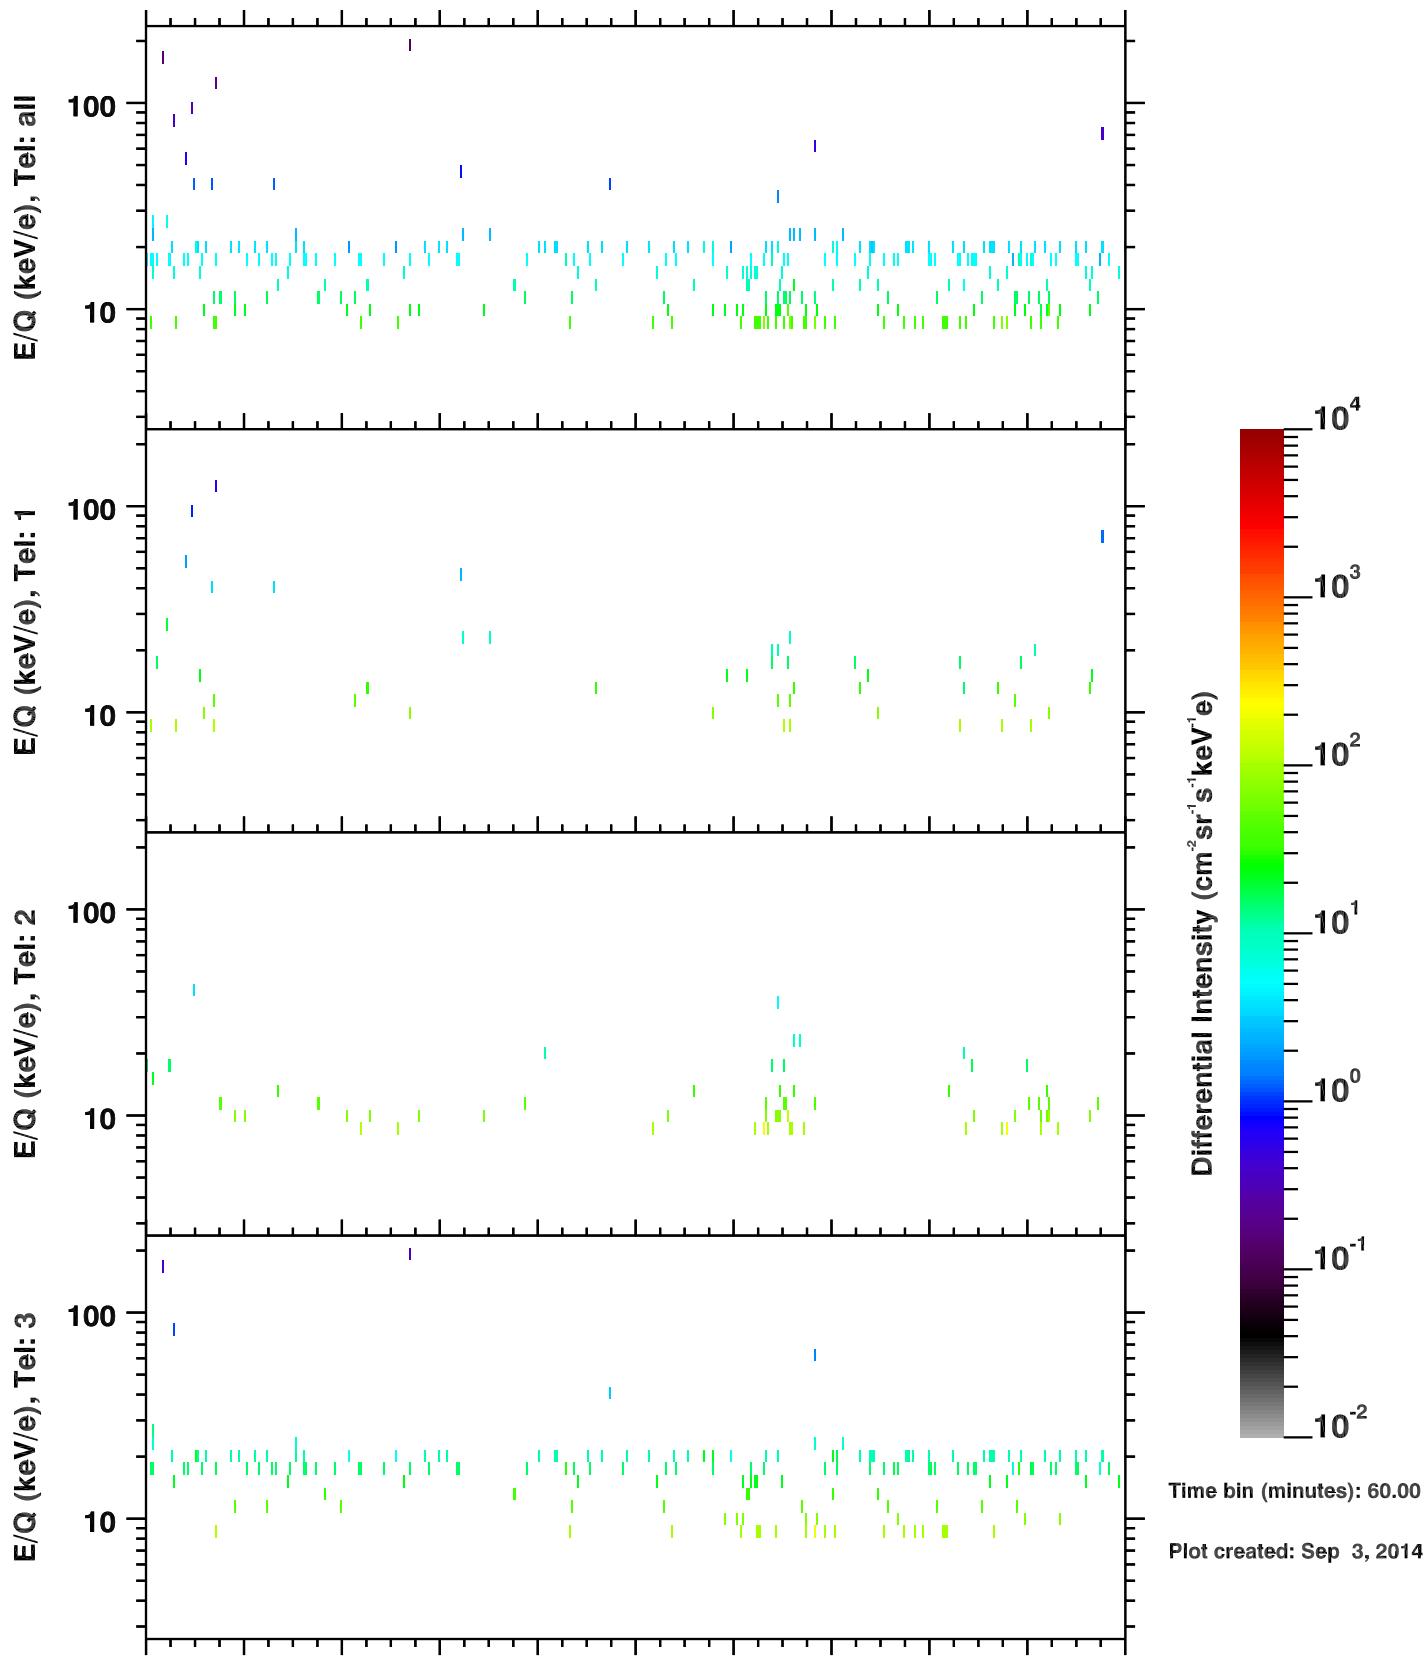

### Cassini/CHEMS | O++ Flux

Time bin (minutes): 60.00

Plot created: Sep 3, 2014

	40	42	44	46	48	50	52	54	56	58	60
R(Rs)	28.1	34.5	39.7	43.5	46.2	47.7	48.1	47.4	45.5	42.5	38.3
Lat(°)	-6.9	8.5	19.2	27.2	33.6	38.7	42.9	46.0	47.8	47.9	45.4
LT(dec.h)	23.8	0.8	1.5	2.1	2.7	3.3	4.0	4.7	5.6	6.7	7.9