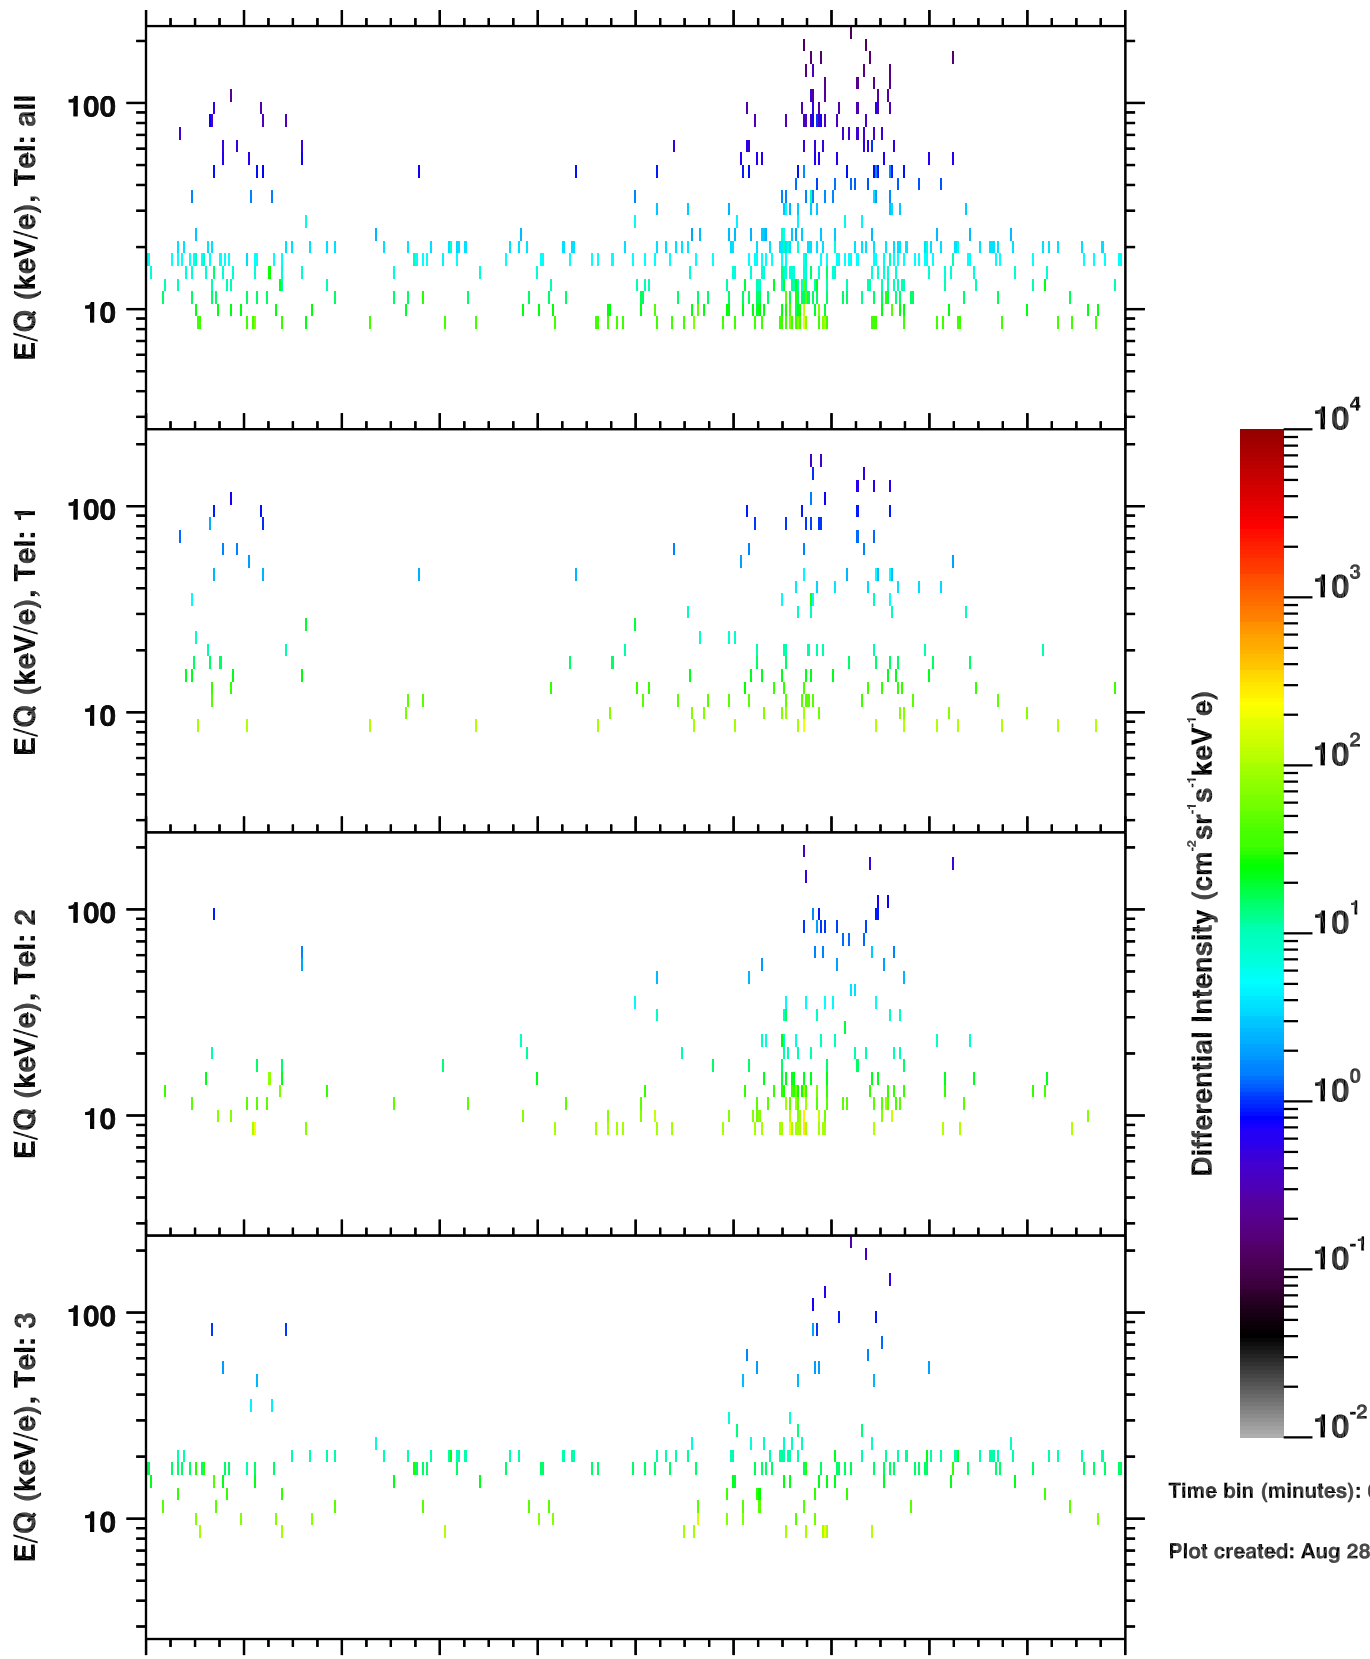

### Cassini/CHEMS | O++ Flux

Time bin (minutes): 60.00  
 Plot created: Aug 28, 2013

	220	222	224	226	228	230	232	234	236	238	240
R(Rs)	33.8	31.6	28.3	24.0	19.9	18.6	21.2	25.5	29.6	32.5	34.2
Lat(°)	-23.3	-8.5	9.5	32.2	53.1	30.3	-11.1	-38.8	-51.8	-52.5	-45.7
LT(dec.h)	23.5	0.3	1.2	2.5	6.1	11.0	13.2	15.1	17.4	19.6	21.4