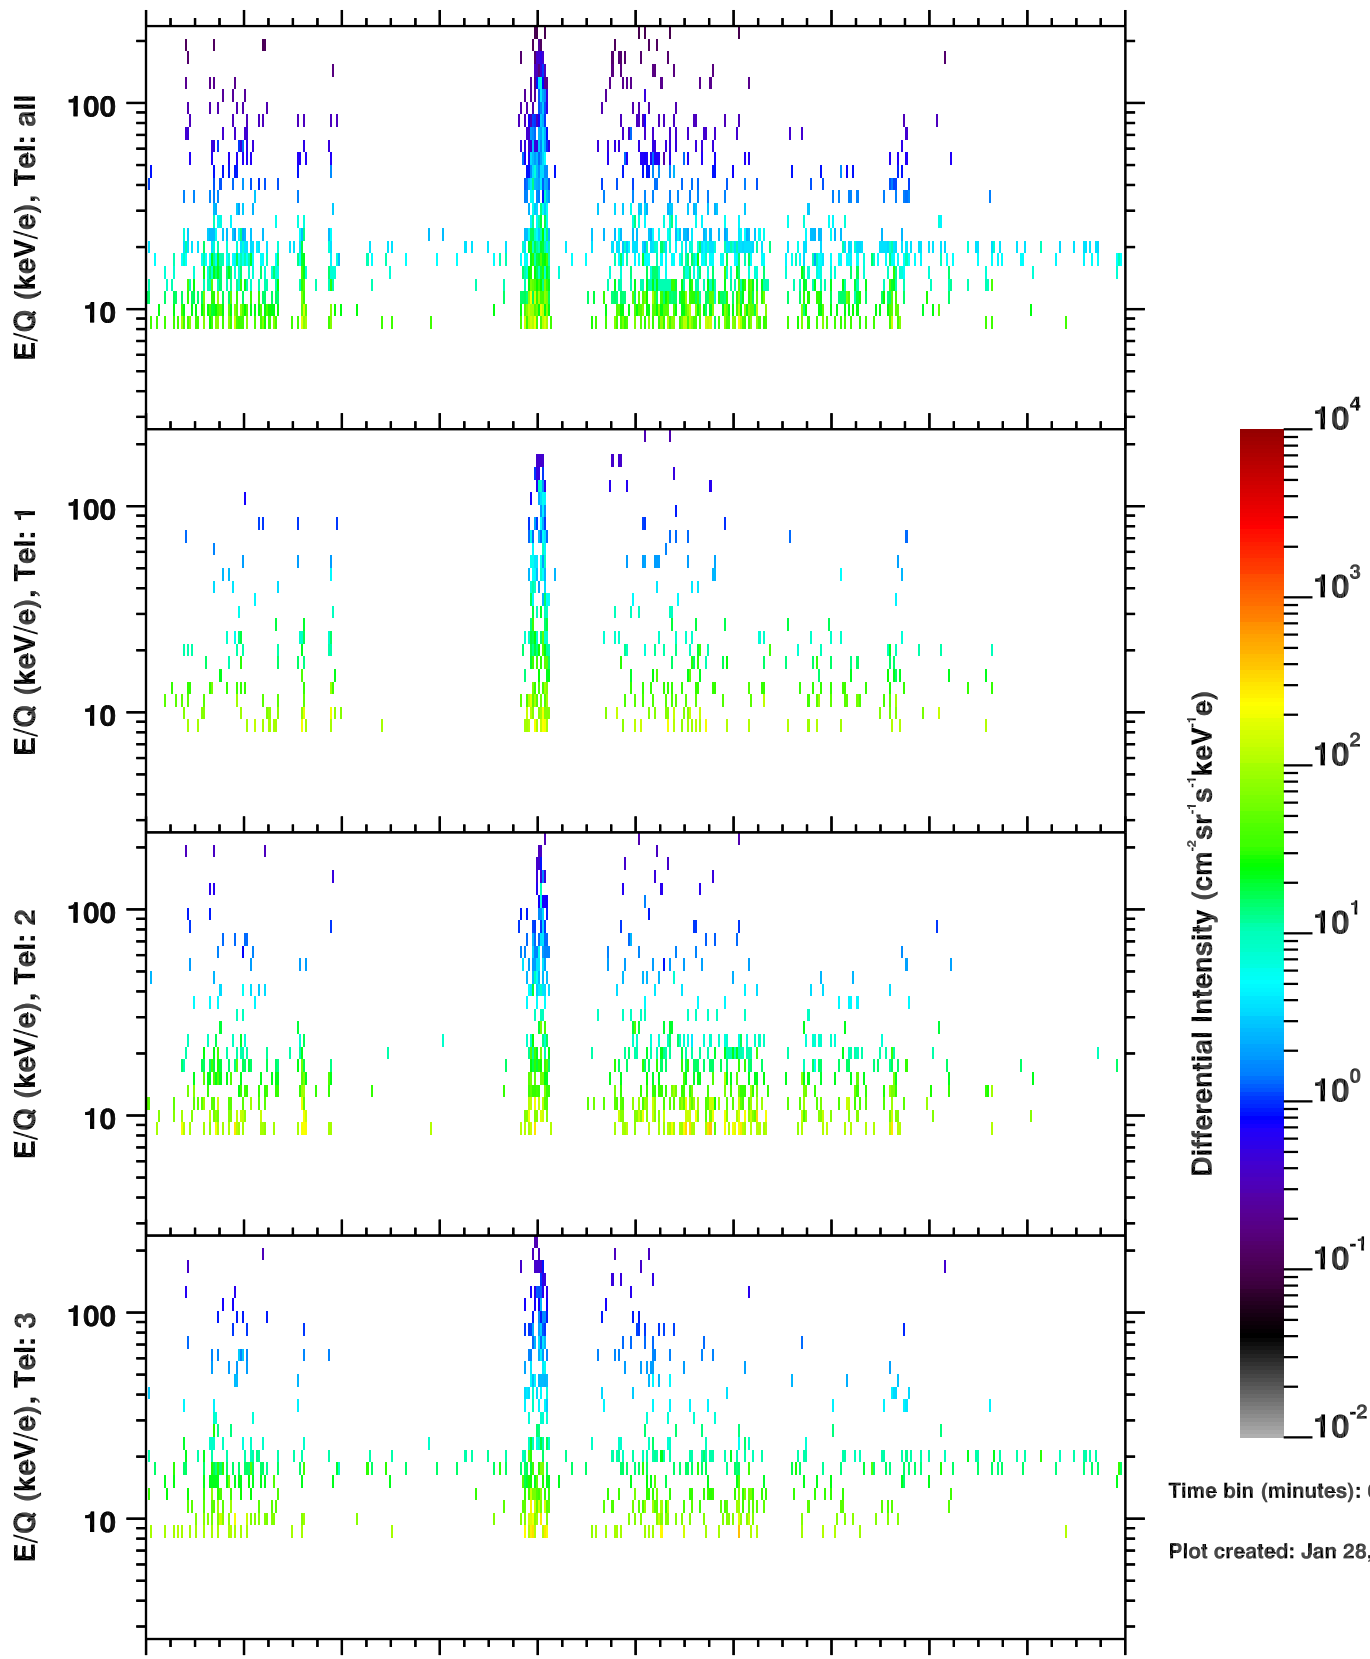

Cassini/CHEMS | O++ Flux

Time bin (minutes): 60.00

Plot created: Jan 28, 2013

	350	352	354	356	358	360	362	364	366	2	4
R(Rs)	27.0	28.4	26.0	19.2	8.2	15.6	24.1	28.0	28.0	24.1	15.6
Lat(°)	-22.8	-35.8	-46.7	-52.9	1.8	16.2	-12.2	-27.9	-39.9	-50.1	-48.5
LT(dec.h)	14.5	15.5	16.8	19.6	1.4	12.4	13.9	14.8	15.9	17.6	21.3