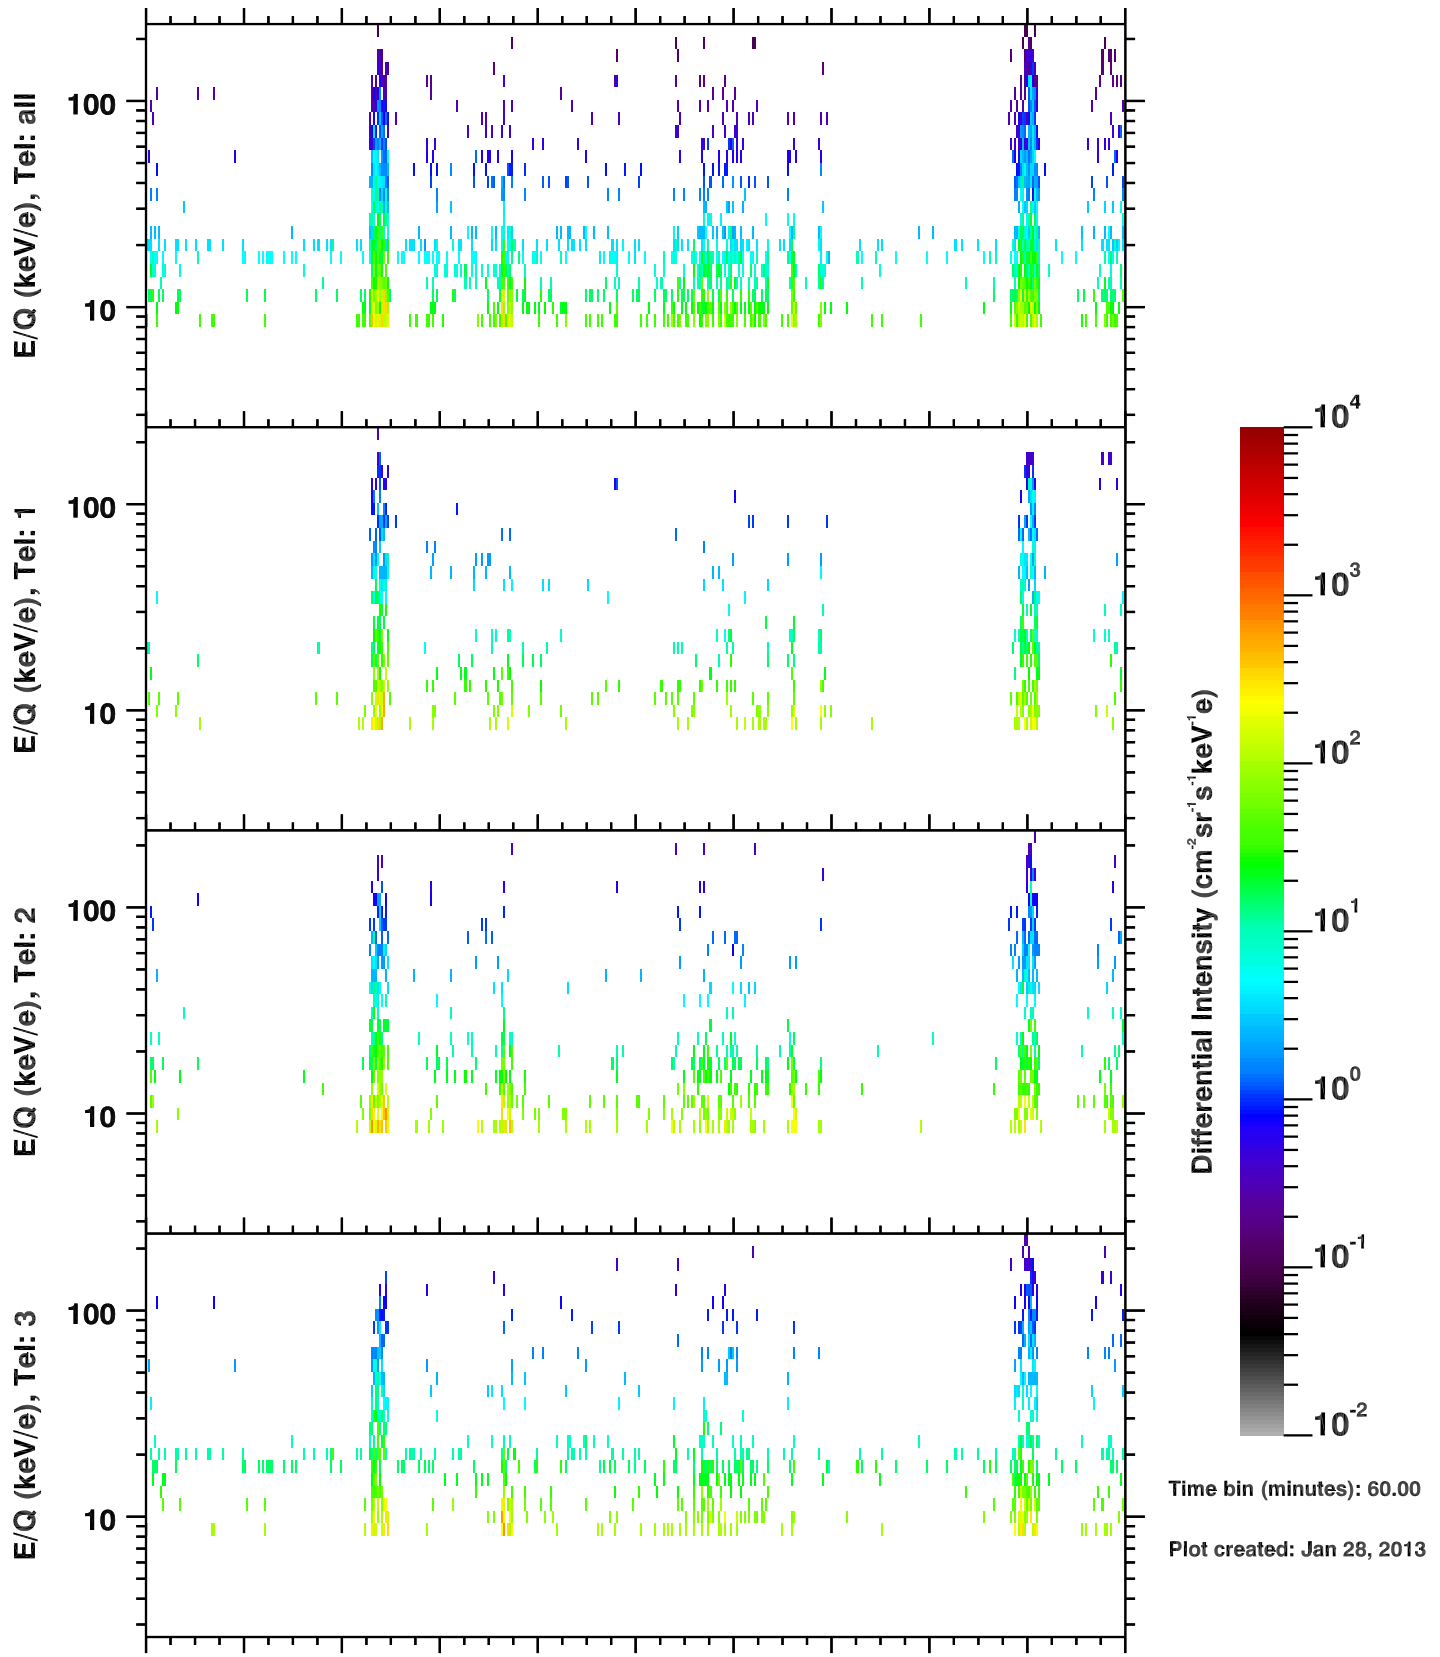

Cassini/CHEMS | O++ Flux

Time bin (minutes): 60.00

Plot created: Jan 28, 2013

	340	342	344	346	348	350	352	354	356	358	360
R(Rs)	27.3	22.3	12.4	11.2	21.6	27.0	28.4	26.0	19.2	8.2	15.6
Lat(°)	-42.9	-52.1	-37.8	37.7	-4.4	-22.8	-35.8	-46.7	-52.9	1.8	16.2
LT(dec.h)	16.3	18.3	22.9	10.9	13.5	14.5	15.5	16.8	19.6	1.4	12.4