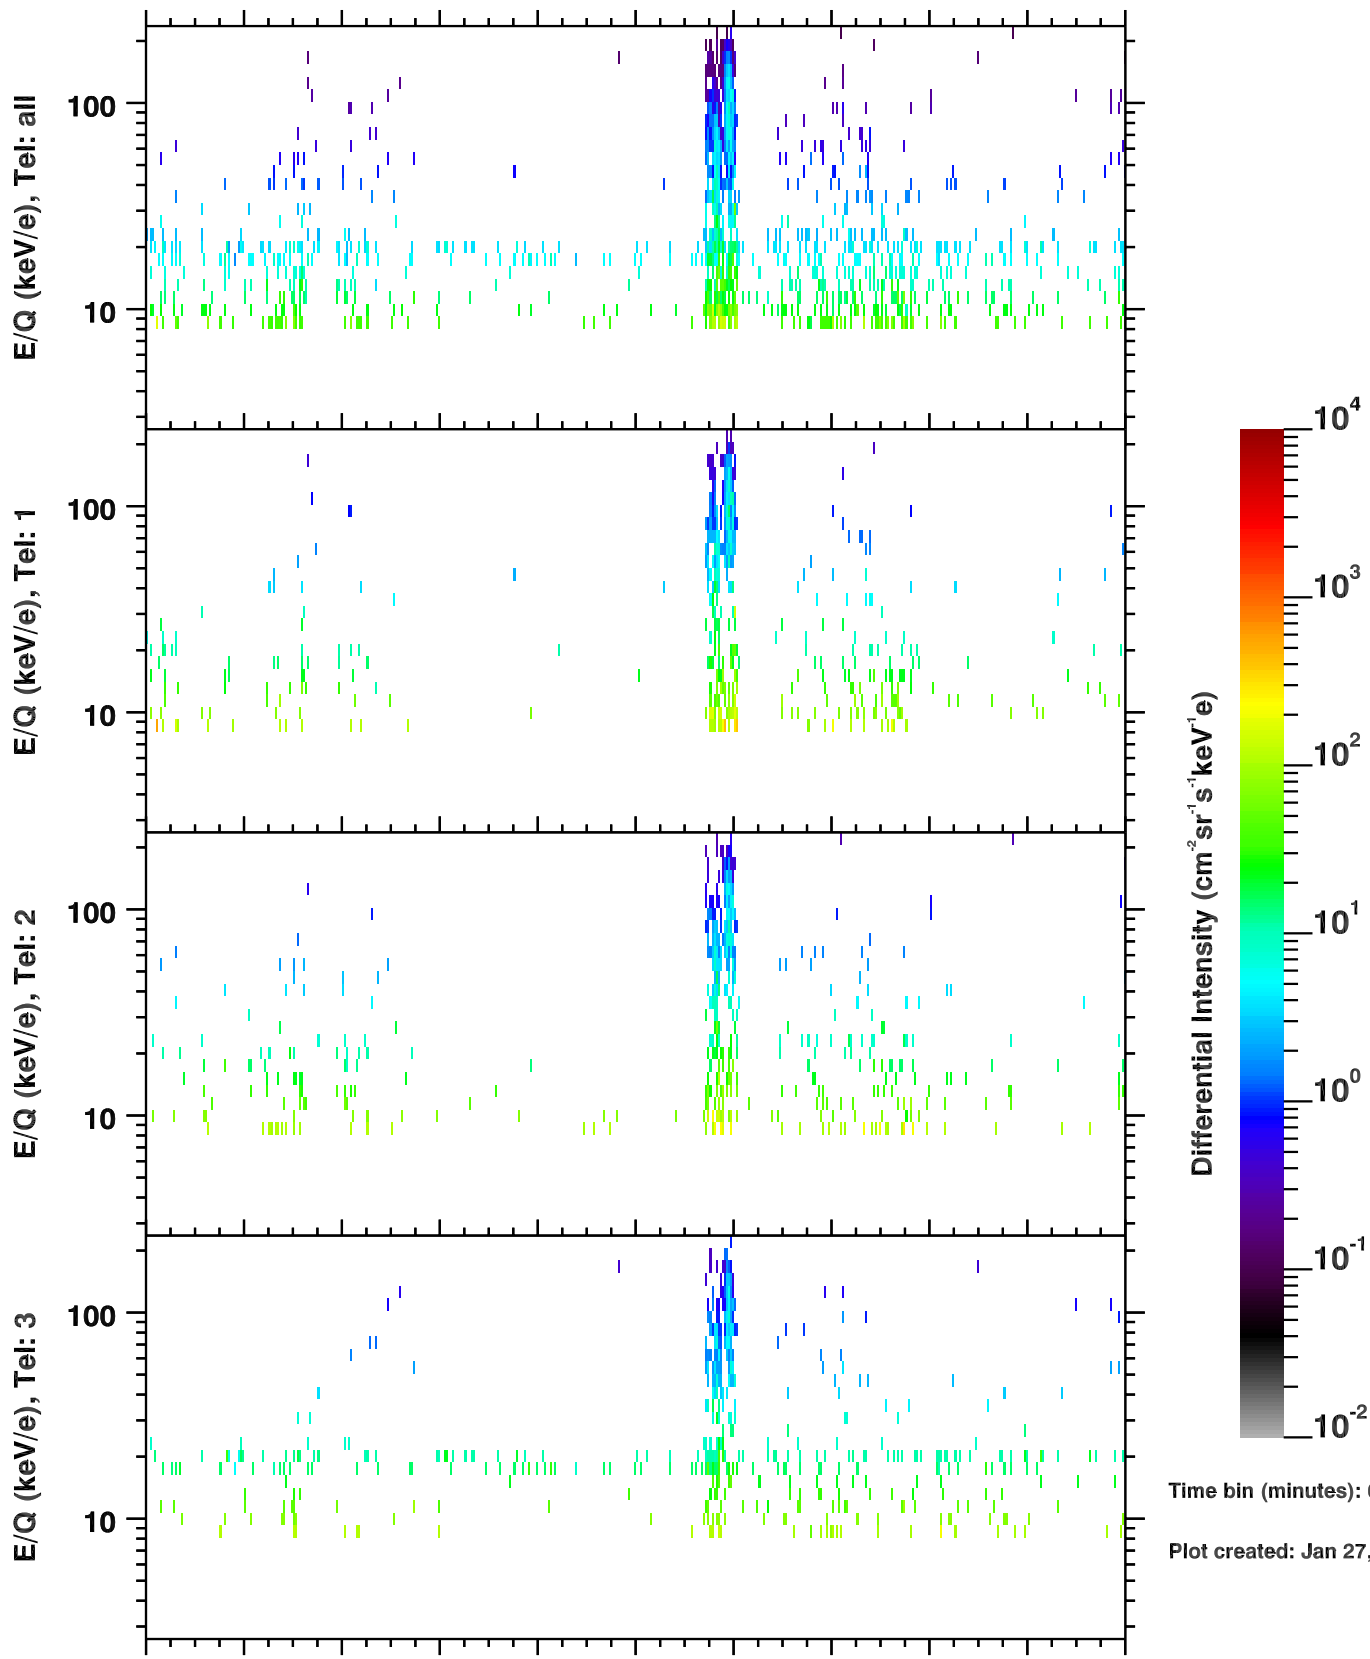

Cassini/CHEMS | O++ Flux

Time bin (minutes): 60.00

Plot created: Jan 27, 2013

	320	322	324	326	328	330	332	334	336	338	340
R(Rs)	26.9	31.9	33.6	32.3	27.7	19.1	7.0	18.0	25.5	28.3	27.3
Lat(°)	-14.0	-24.7	-32.6	-39.1	-44.6	-45.1	24.6	5.5	-17.1	-31.4	-42.9
LT(dec.h)	14.3	15.1	15.9	16.8	18.0	20.4	3.1	13.0	14.2	15.1	16.3