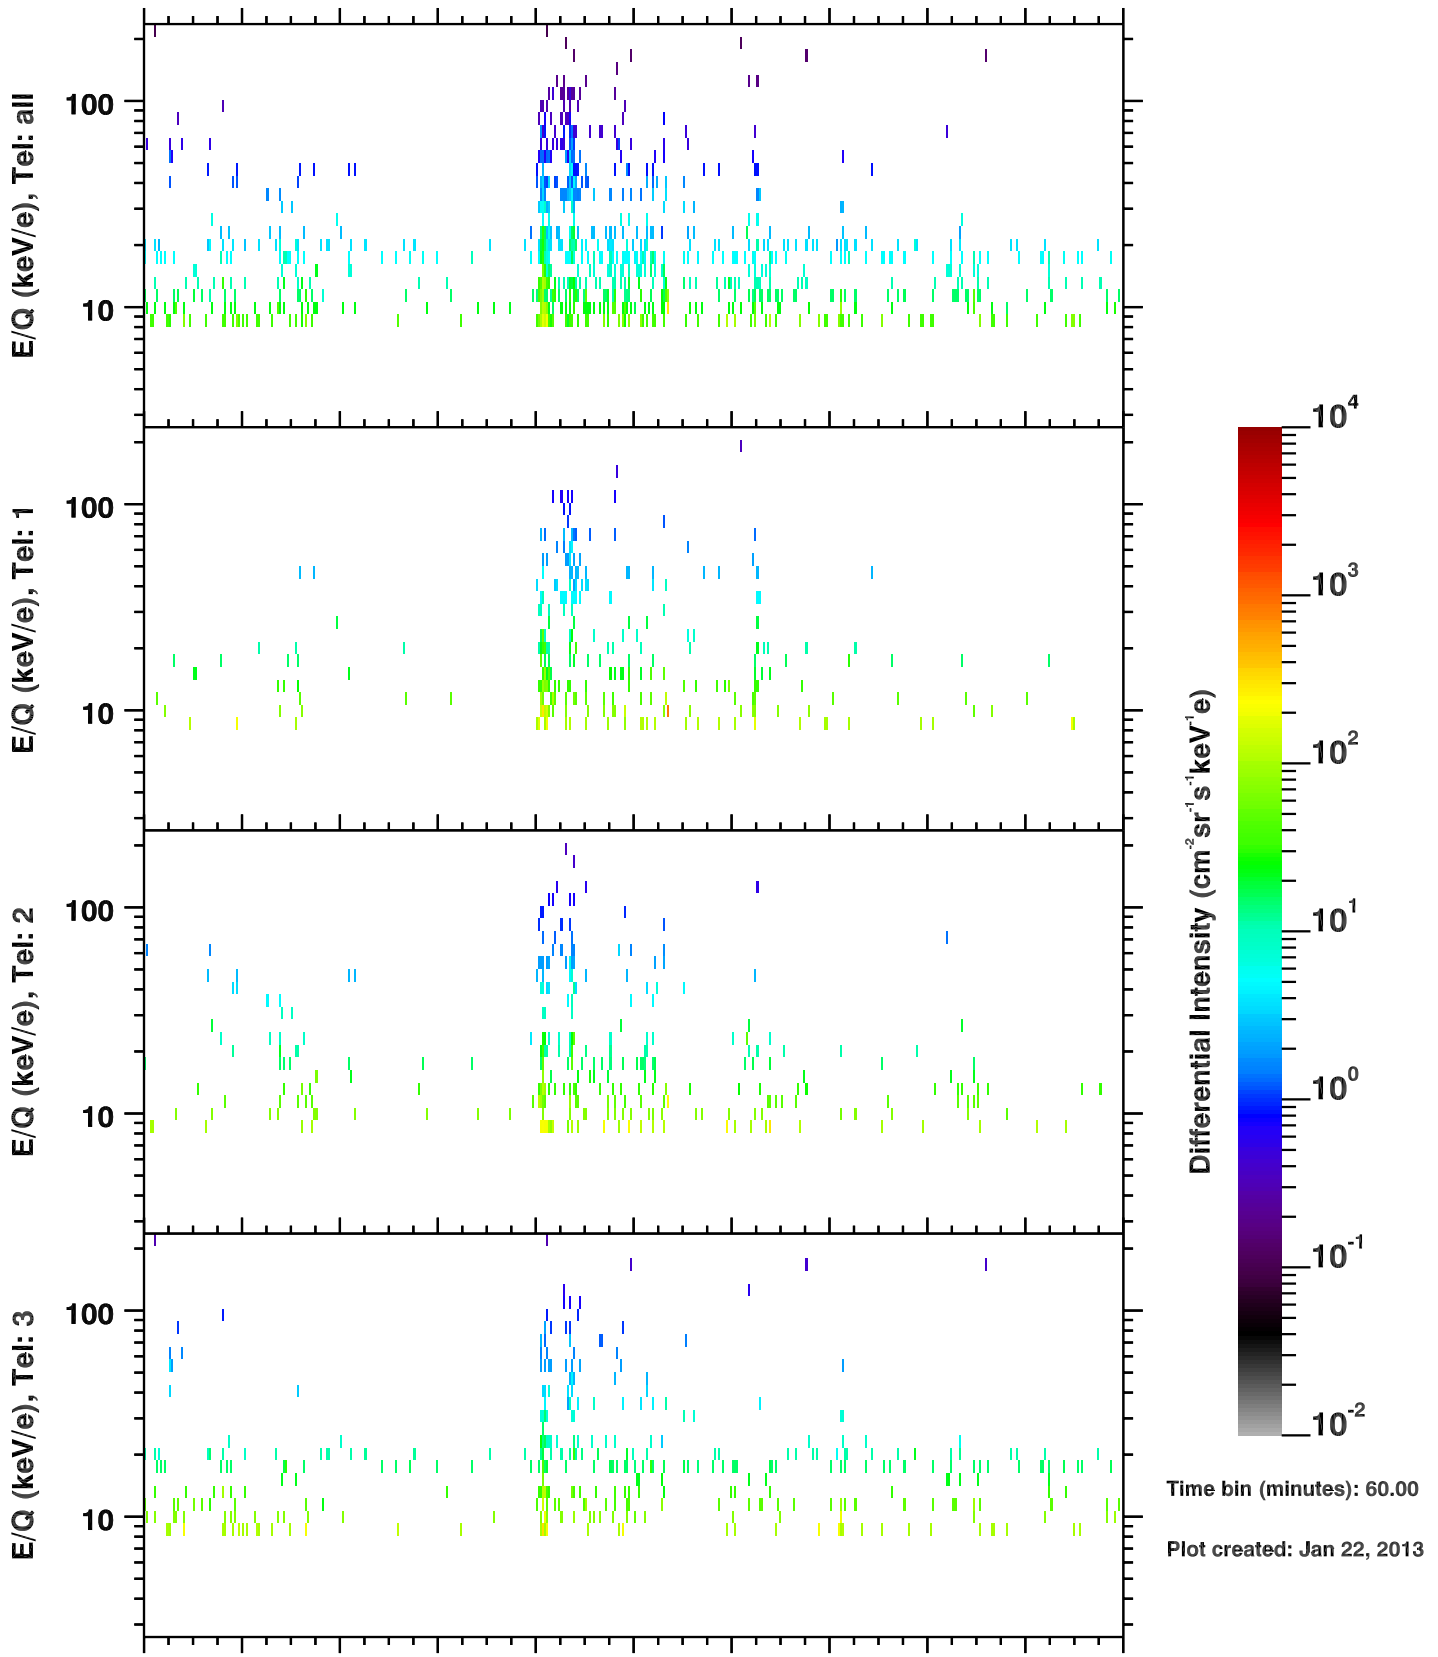

Cassini/CHEMS | O++ Flux

Time bin (minutes): 60.00

Plot created: Jan 22, 2013

	260	262	264	266	268	270	272	274	276	278	280
R(Rs)	42.3	39.0	33.2	24.0	9.5	15.7	27.6	35.5	40.7	43.9	45.2
Lat(°)	-26.3	-28.6	-30.8	-32.2	-18.2	7.0	-11.3	-20.3	-25.8	-29.8	-32.9
LT(dec.h)	17.0	17.5	18.3	19.5	23.4	12.8	14.4	15.3	15.9	16.5	17.0