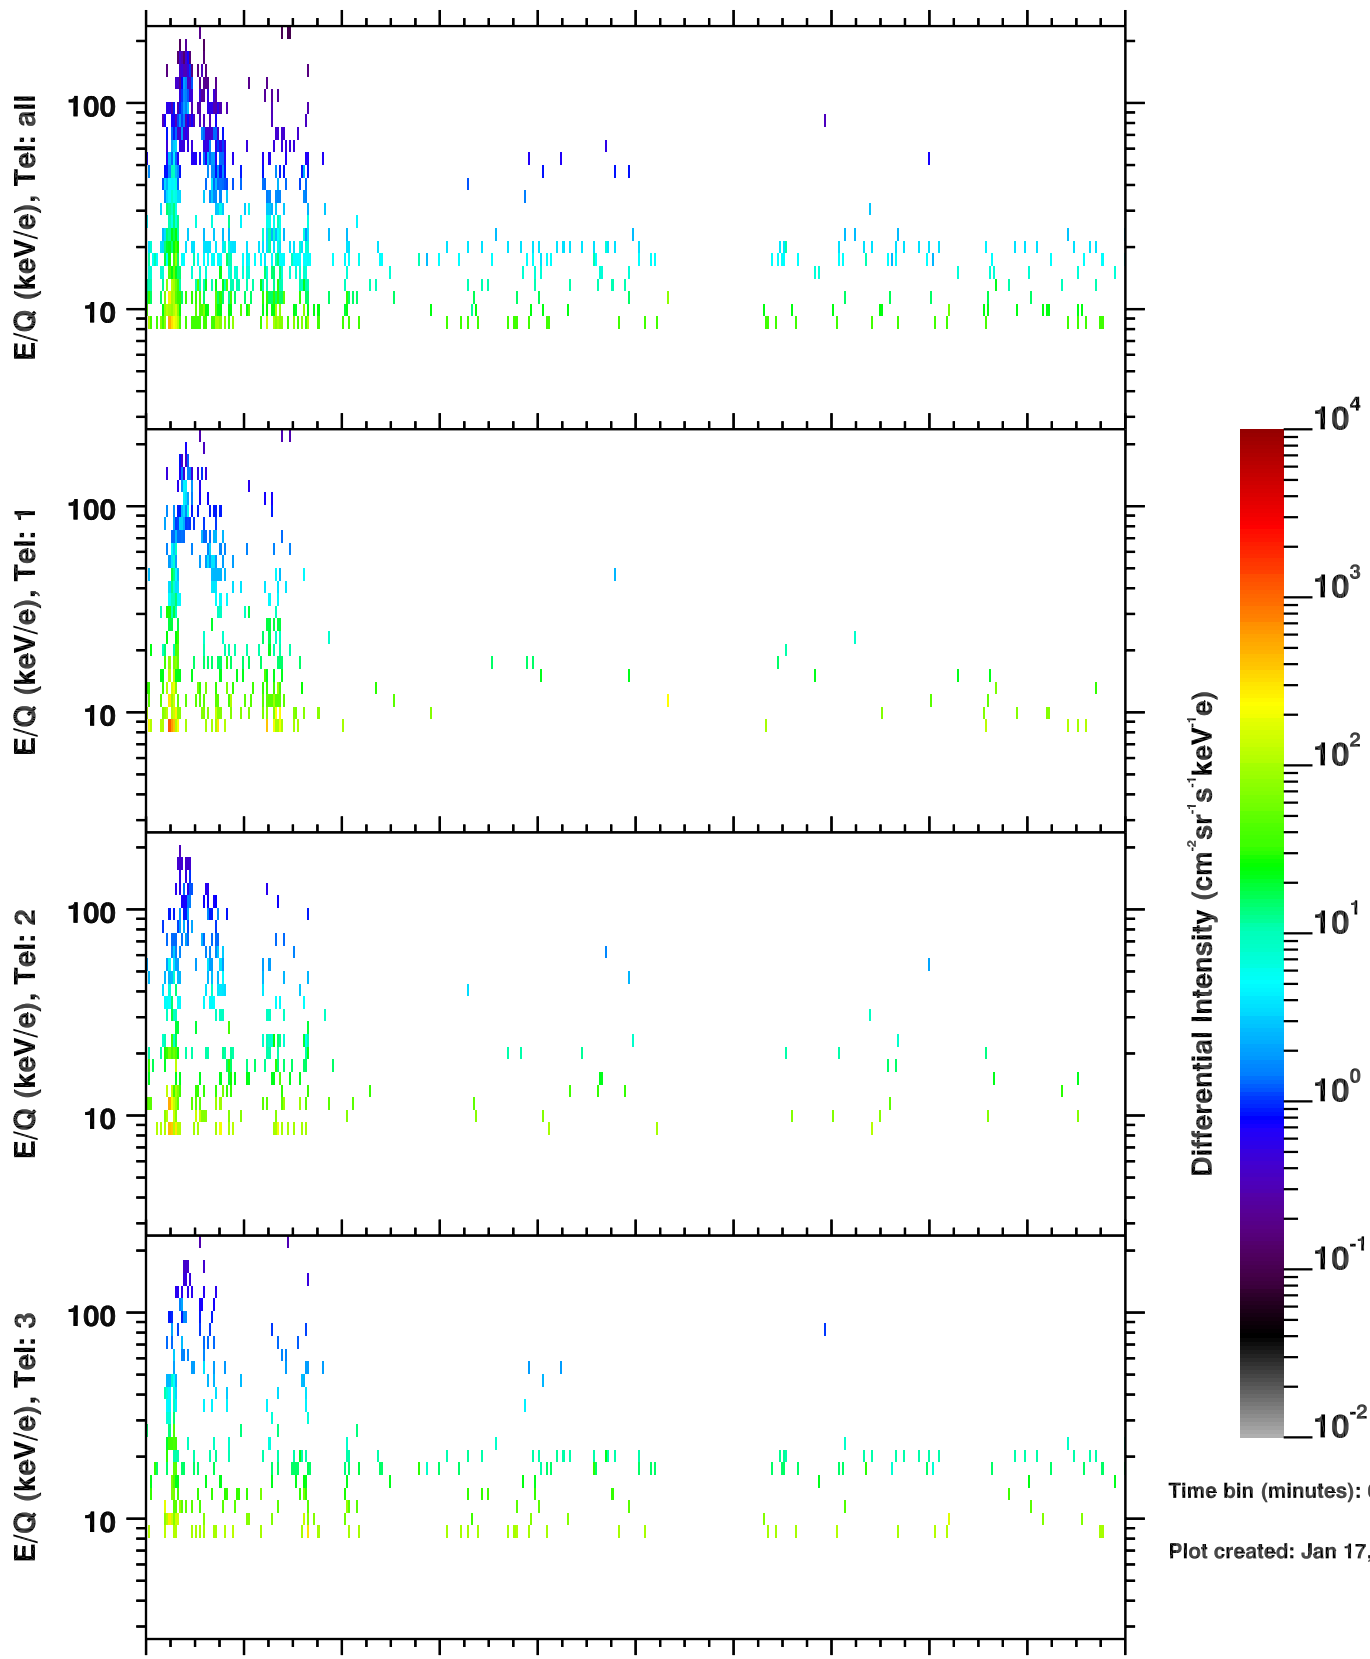

Cassini/CHEMS | O++ Flux

Time bin (minutes): 60.00

Plot created: Jan 17, 2013

	180	182	184	186	188	190	192	194	196	198	200
R(Rs)	13.2	12.9	27.0	36.2	42.2	46.0	47.9	47.9	46.0	42.2	36.1
Lat(°)	-19.3	8.0	-4.1	-8.4	-11.0	-13.0	-14.5	-15.9	-17.2	-18.5	-19.8
LT(dec.h)	21.5	12.3	14.4	15.2	15.7	16.1	16.5	16.9	17.2	17.7	18.2