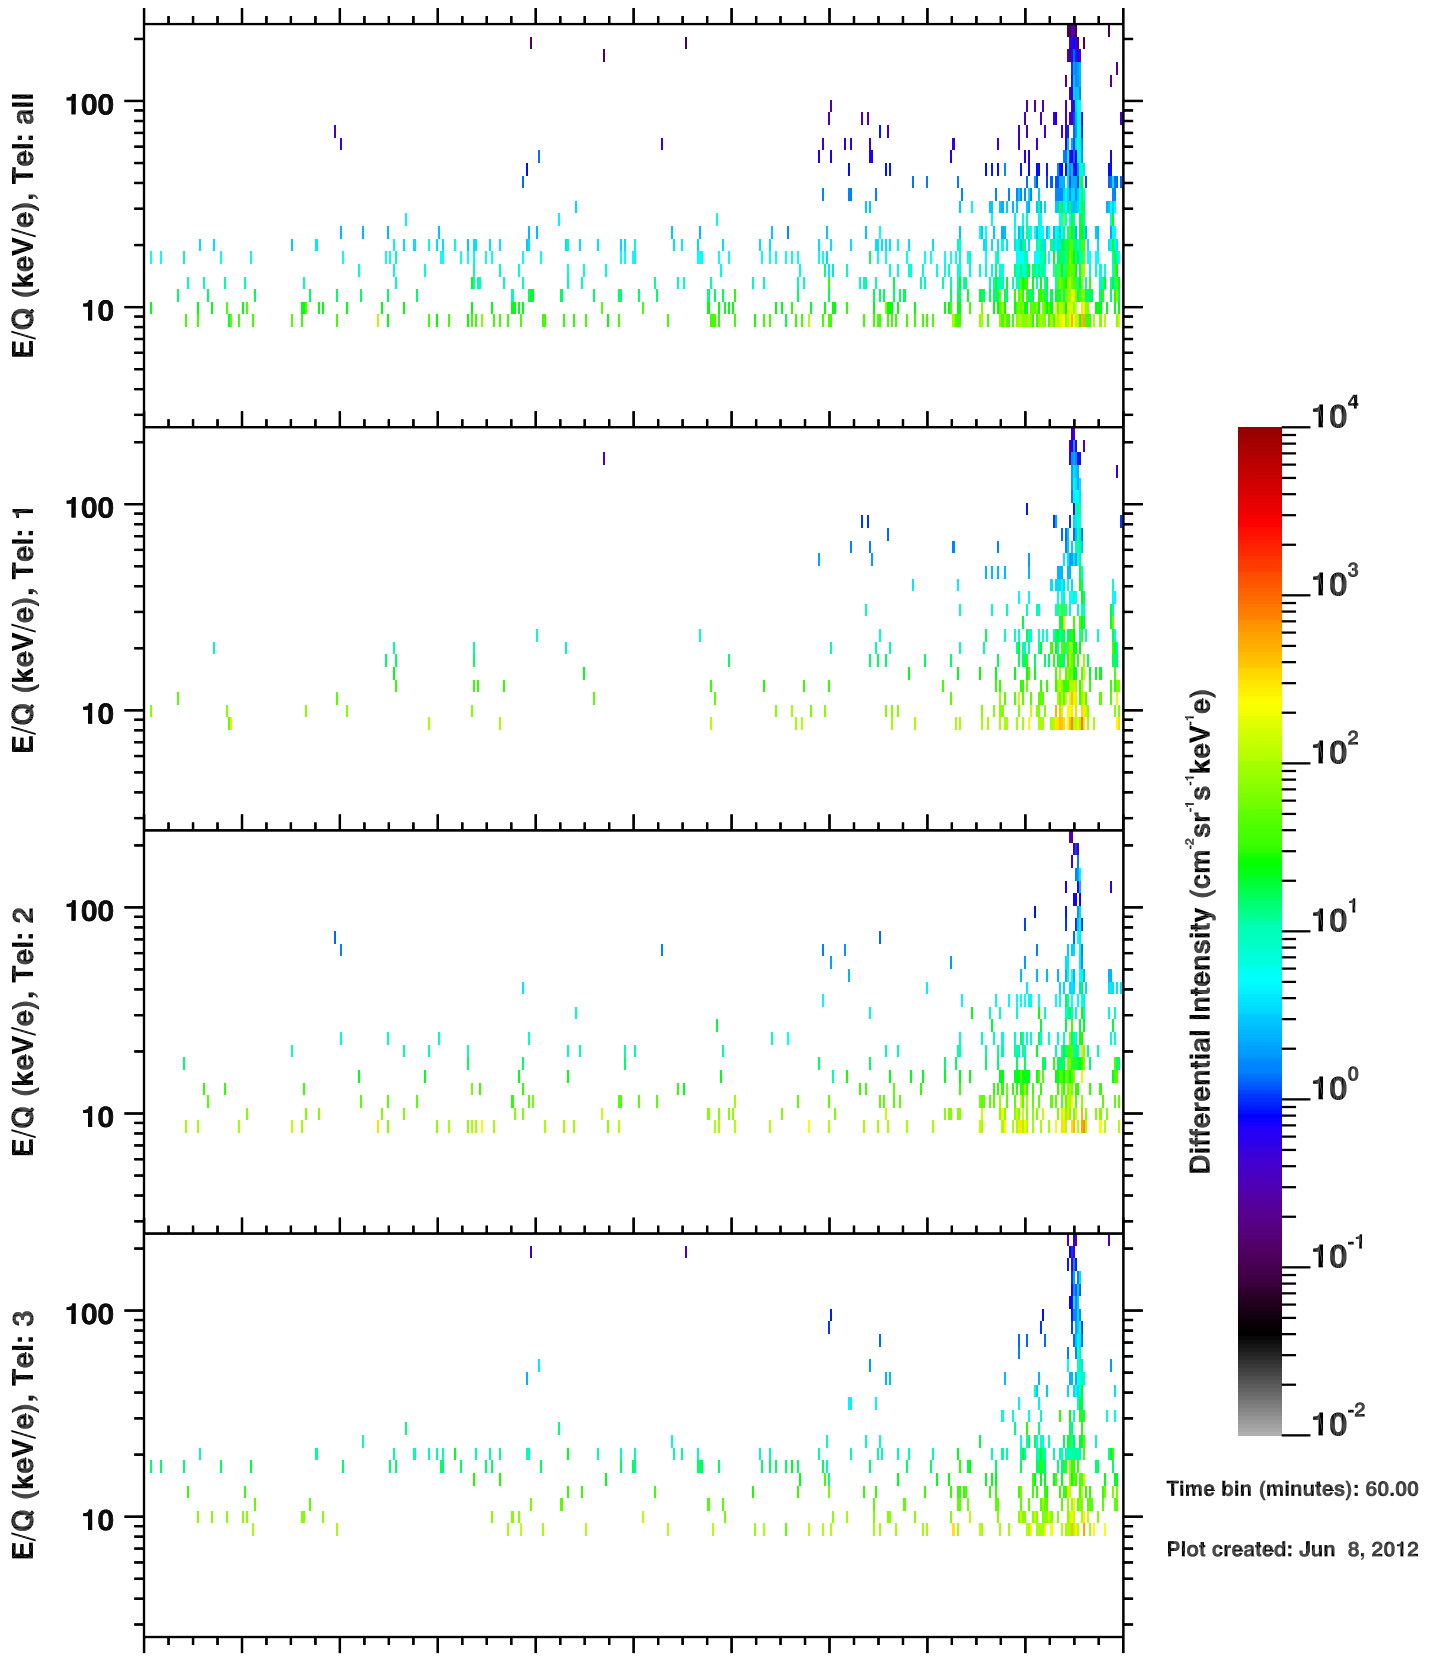

Cassini/CHEMS | O++ Flux

Time bin (minutes): 60.00

Plot created: Jun 8, 2012

	60	62	64	66	68	70	72	74	76	78	80
R(Rs)	48.3	51.8	53.7	54.1	53.0	50.4	46.1	39.7	30.8	17.6	8.5
Lat(°)	0.3	0.4	0.4	0.4	0.4	0.4	0.4	0.4	0.4	0.3	-0.1
LT(dec.h)	16.7	17.0	17.3	17.6	17.8	18.1	18.5	18.9	19.6	21.0	11.4