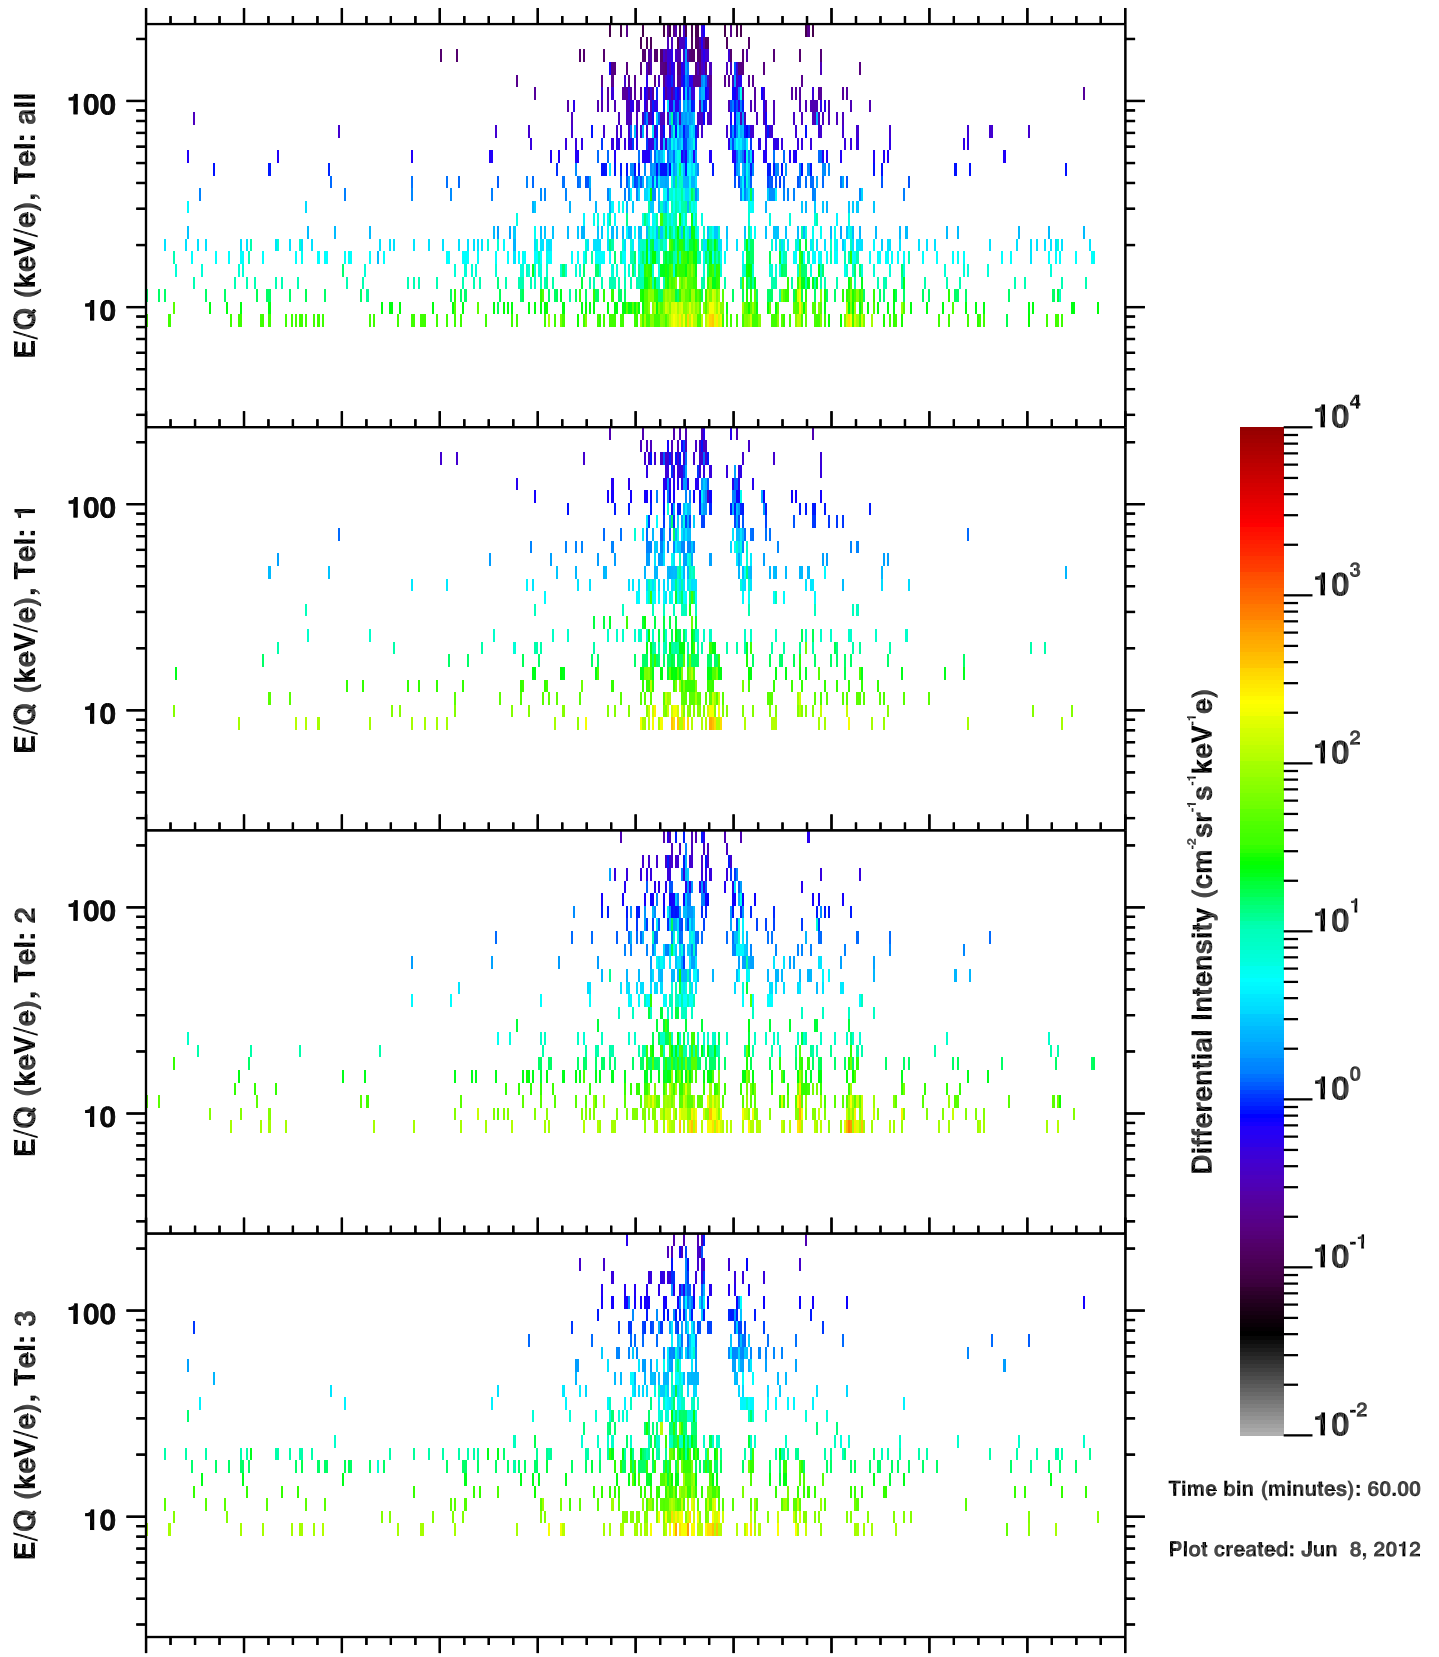

Cassini/CHEMS | O++ Flux

Time bin (minutes): 60.00

Plot created: Jun 8, 2012

	40	42	44	46	48	50	52	54	56	58	60
R(Rs)	43.8	44.2	42.3	37.9	30.5	18.3	7.7	24.5	35.4	43.0	48.3
Lat($^{\circ}$)	0.3	0.3	0.3	0.3	0.3	0.3	-0.1	0.2	0.3	0.3	0.3
LT(dec.h)	17.9	18.3	18.7	19.1	19.7	20.9	10.9	14.9	15.8	16.3	16.7