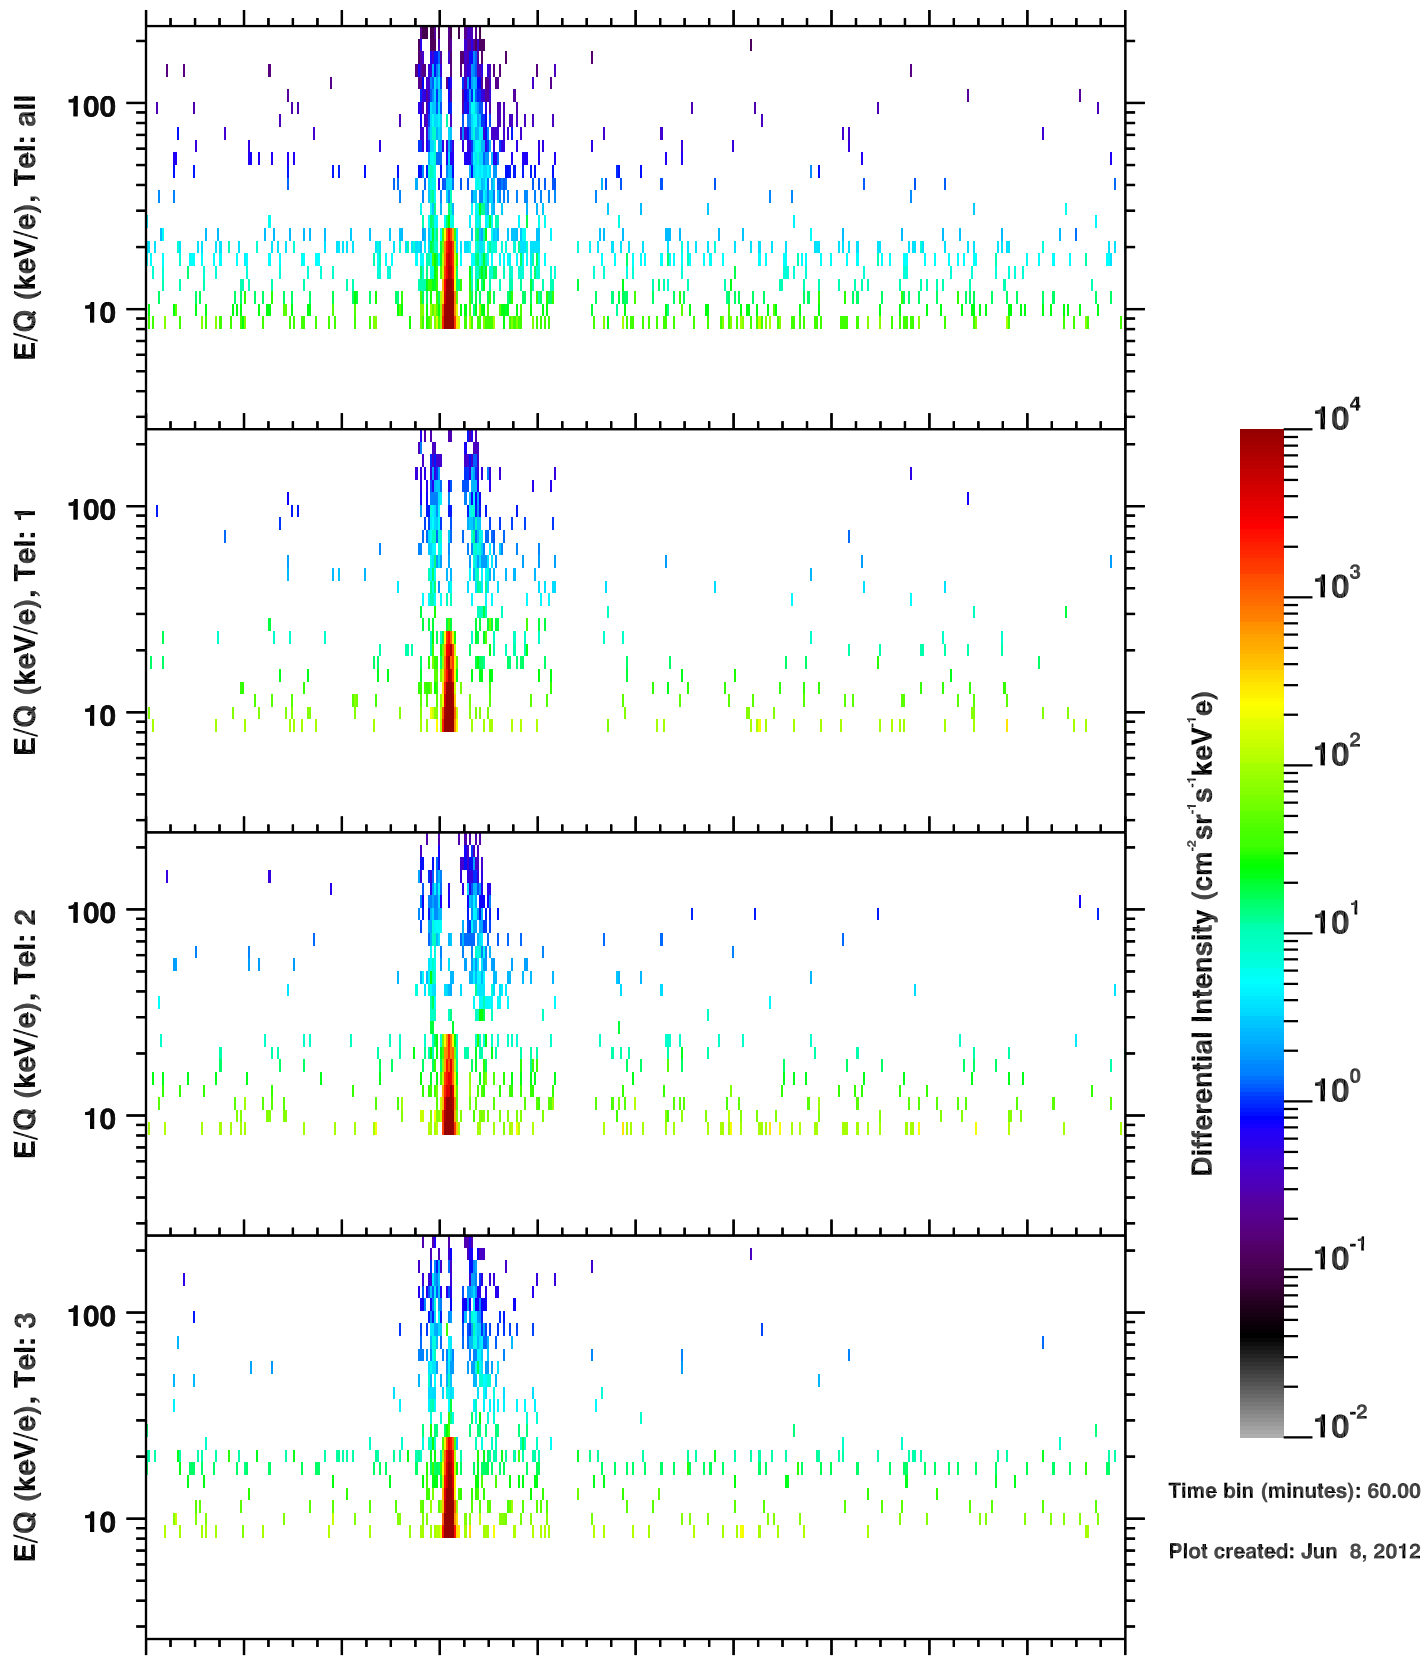

Cassini/CHEMS | O++ Flux

Time bin (minutes): 60.00

Plot created: Jun 8, 2012

	180	182	184	186	188	190	192	194	196	198	200
R(Rs)	36.4	31.8	22.8	4.8	20.1	31.4	38.3	42.2	43.6	42.6	39.2
Lat(°)	-11.2	-13.3	-16.0	-14.3	0.2	-1.1	-1.7	-2.2	-2.5	-2.9	-3.3
LT(dec.h)	18.5	19.0	19.9	0.9	16.0	17.1	17.7	18.1	18.5	18.8	19.2