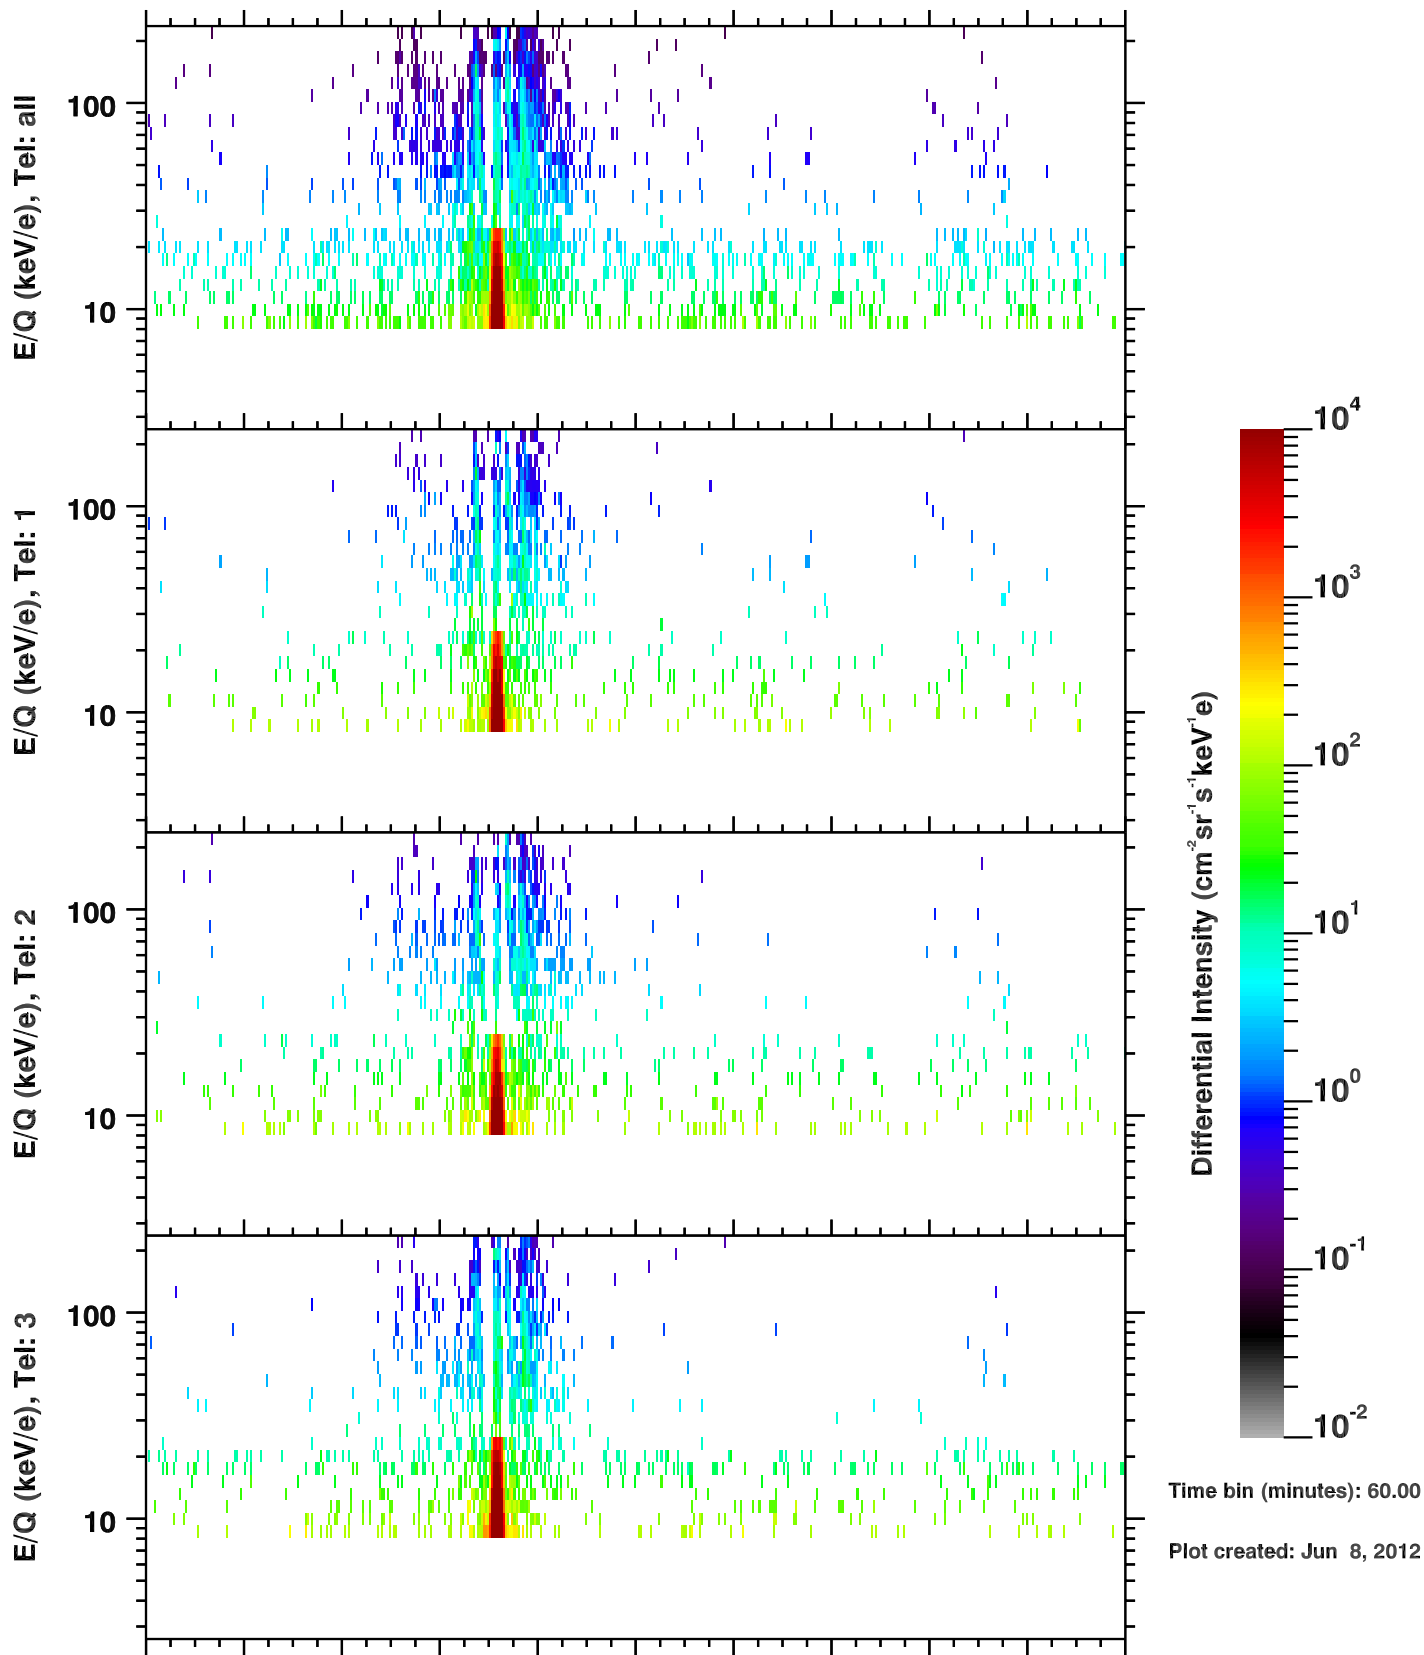

### Cassini/CHEMS | O++ Flux

Time bin (minutes): 60.00

Plot created: Jun 8, 2012

	20	22	24	26	28	30	32	34	36	38	40
R(Rs)	37.8	34.8	28.1	15.6	12.4	26.7	34.7	39.0	40.3	38.8	34.3
Lat(°)	-2.7	-3.2	-3.7	-4.6	1.3	-0.0	-0.0	0.0	0.1	0.1	0.1
LT(dec.h)	19.0	19.5	20.1	21.4	15.8	17.5	18.2	18.7	19.1	19.5	19.9