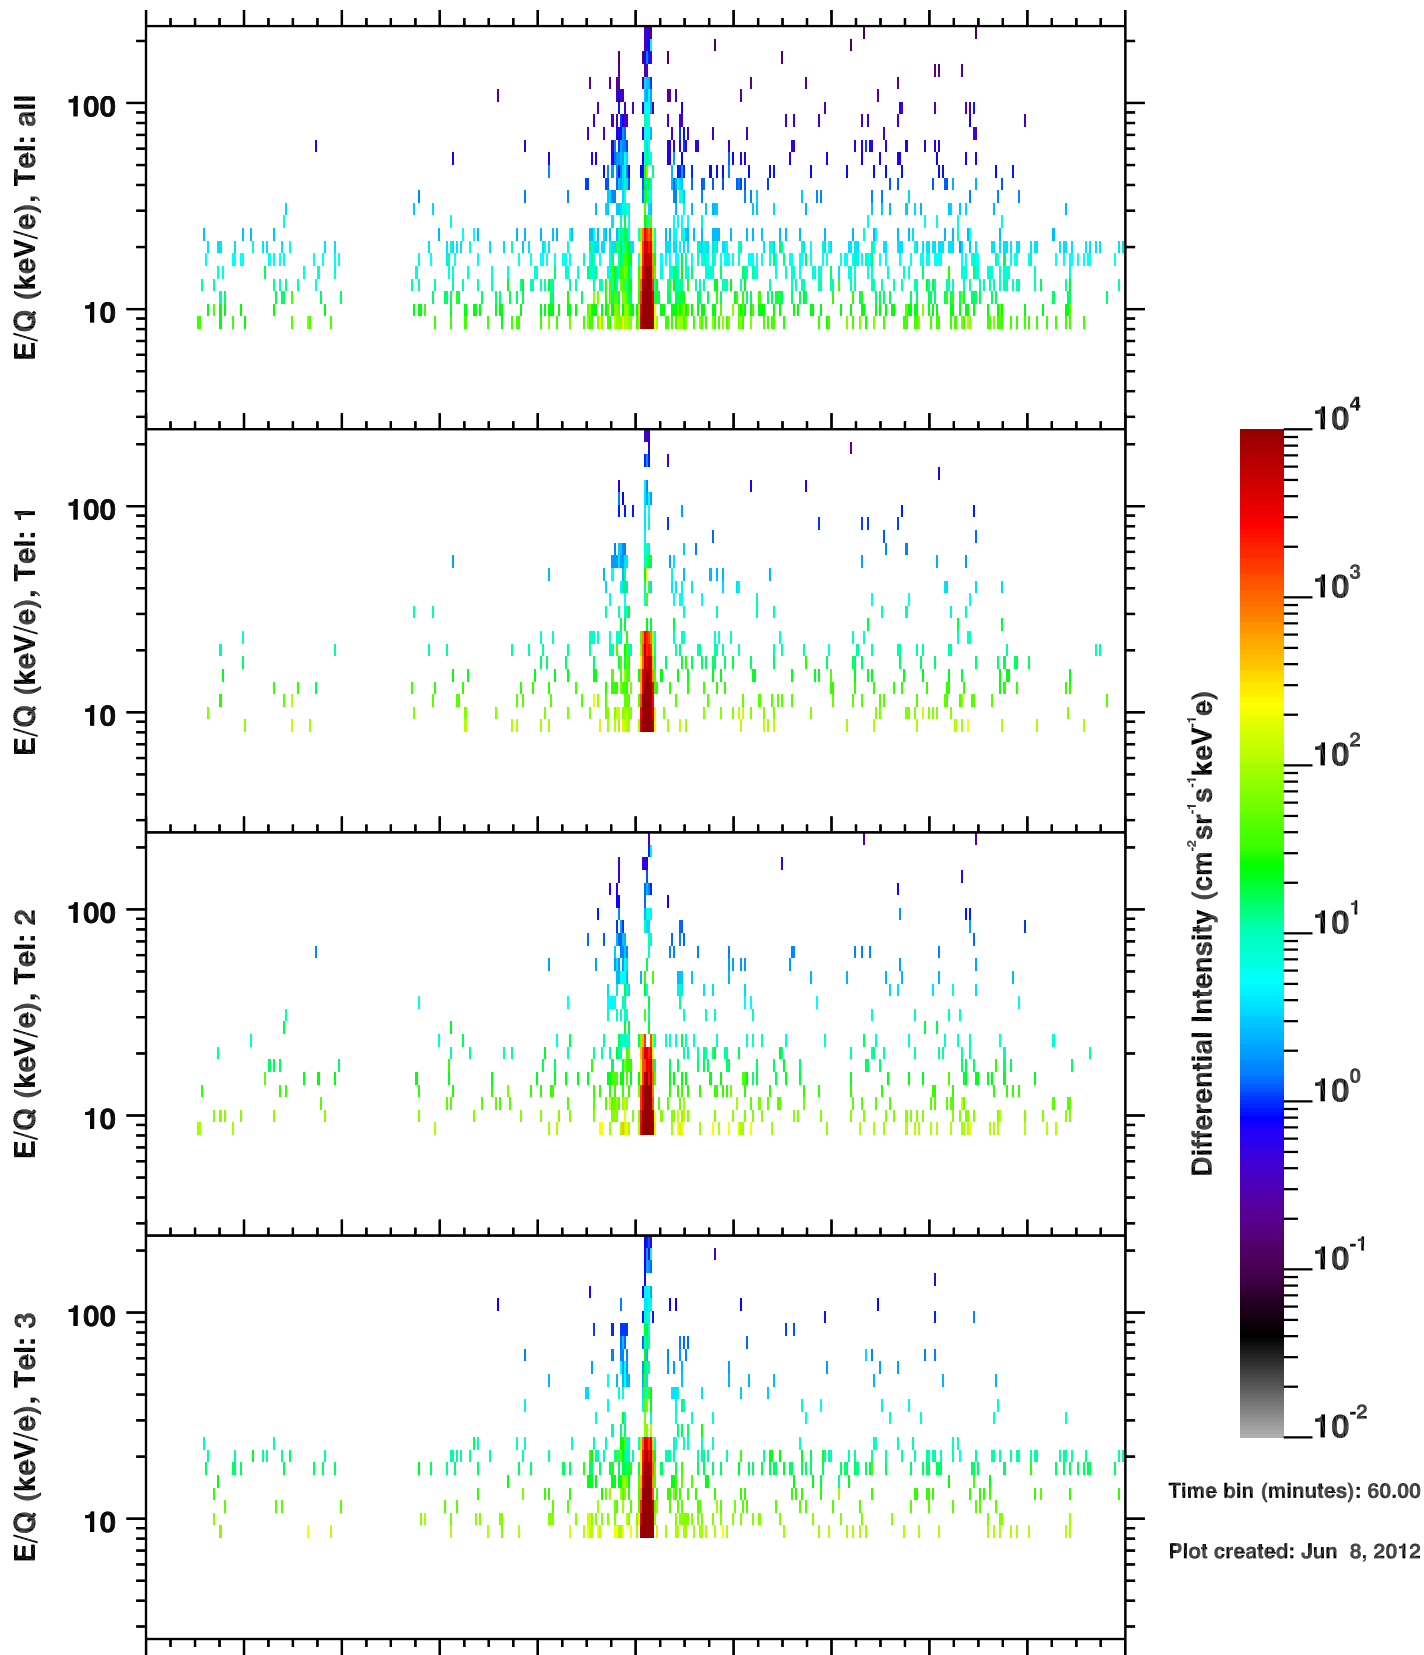

Cassini/CHEMS | O++ Flux

Time bin (minutes): 60.00

Plot created: Jun 8, 2012

	350	352	354	356	358	360	362	364	1	3	5
R(Rs)	36.0	38.0	36.8	32.2	23.3	5.2	20.2	30.4	35.7	37.5	36.2
Lat(°)	-1.3	-1.9	-2.4	-2.9	-3.7	-4.7	0.5	-5.1	-8.2	-10.6	-12.8
LT(dec.h)	18.4	18.9	19.3	19.8	20.6	0.6	17.0	17.9	18.4	18.9	19.4