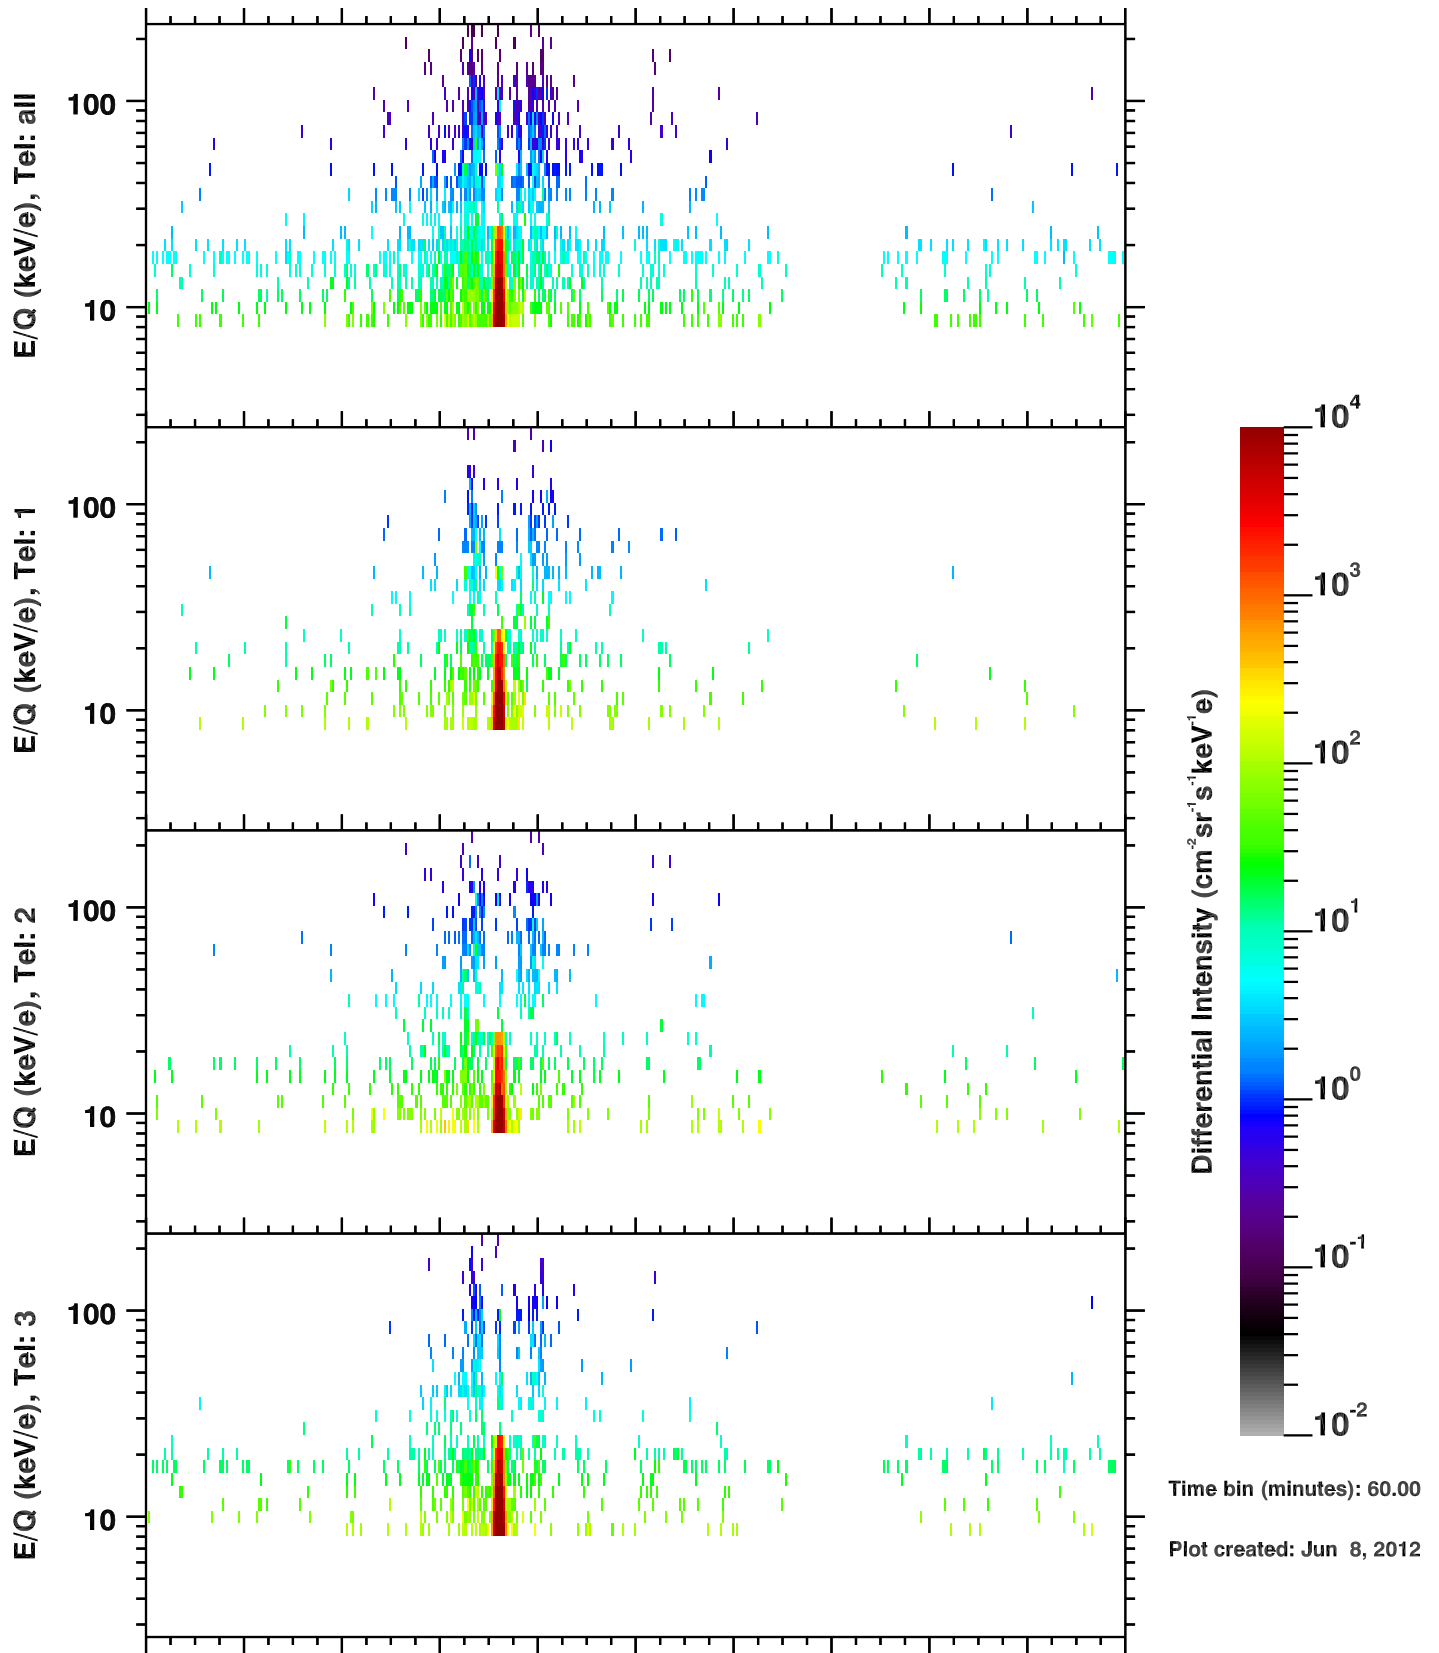

Cassini/CHEMS | O++ Flux

Time bin (minutes): 60.00

Plot created: Jun 8, 2012

	280	282	284	286	288	290	292	294	296	298	300
R(Rs)	43.6	37.9	29.2	15.8	11.7	26.5	35.1	40.0	42.2	41.8	38.9
Lat(°)	6.1	4.8	2.8	0.1	0.5	0.5	0.5	0.5	0.4	0.4	0.4
LT(dec.h)	19.7	20.1	20.8	22.2	15.7	17.7	18.4	18.8	19.2	19.6	20.0