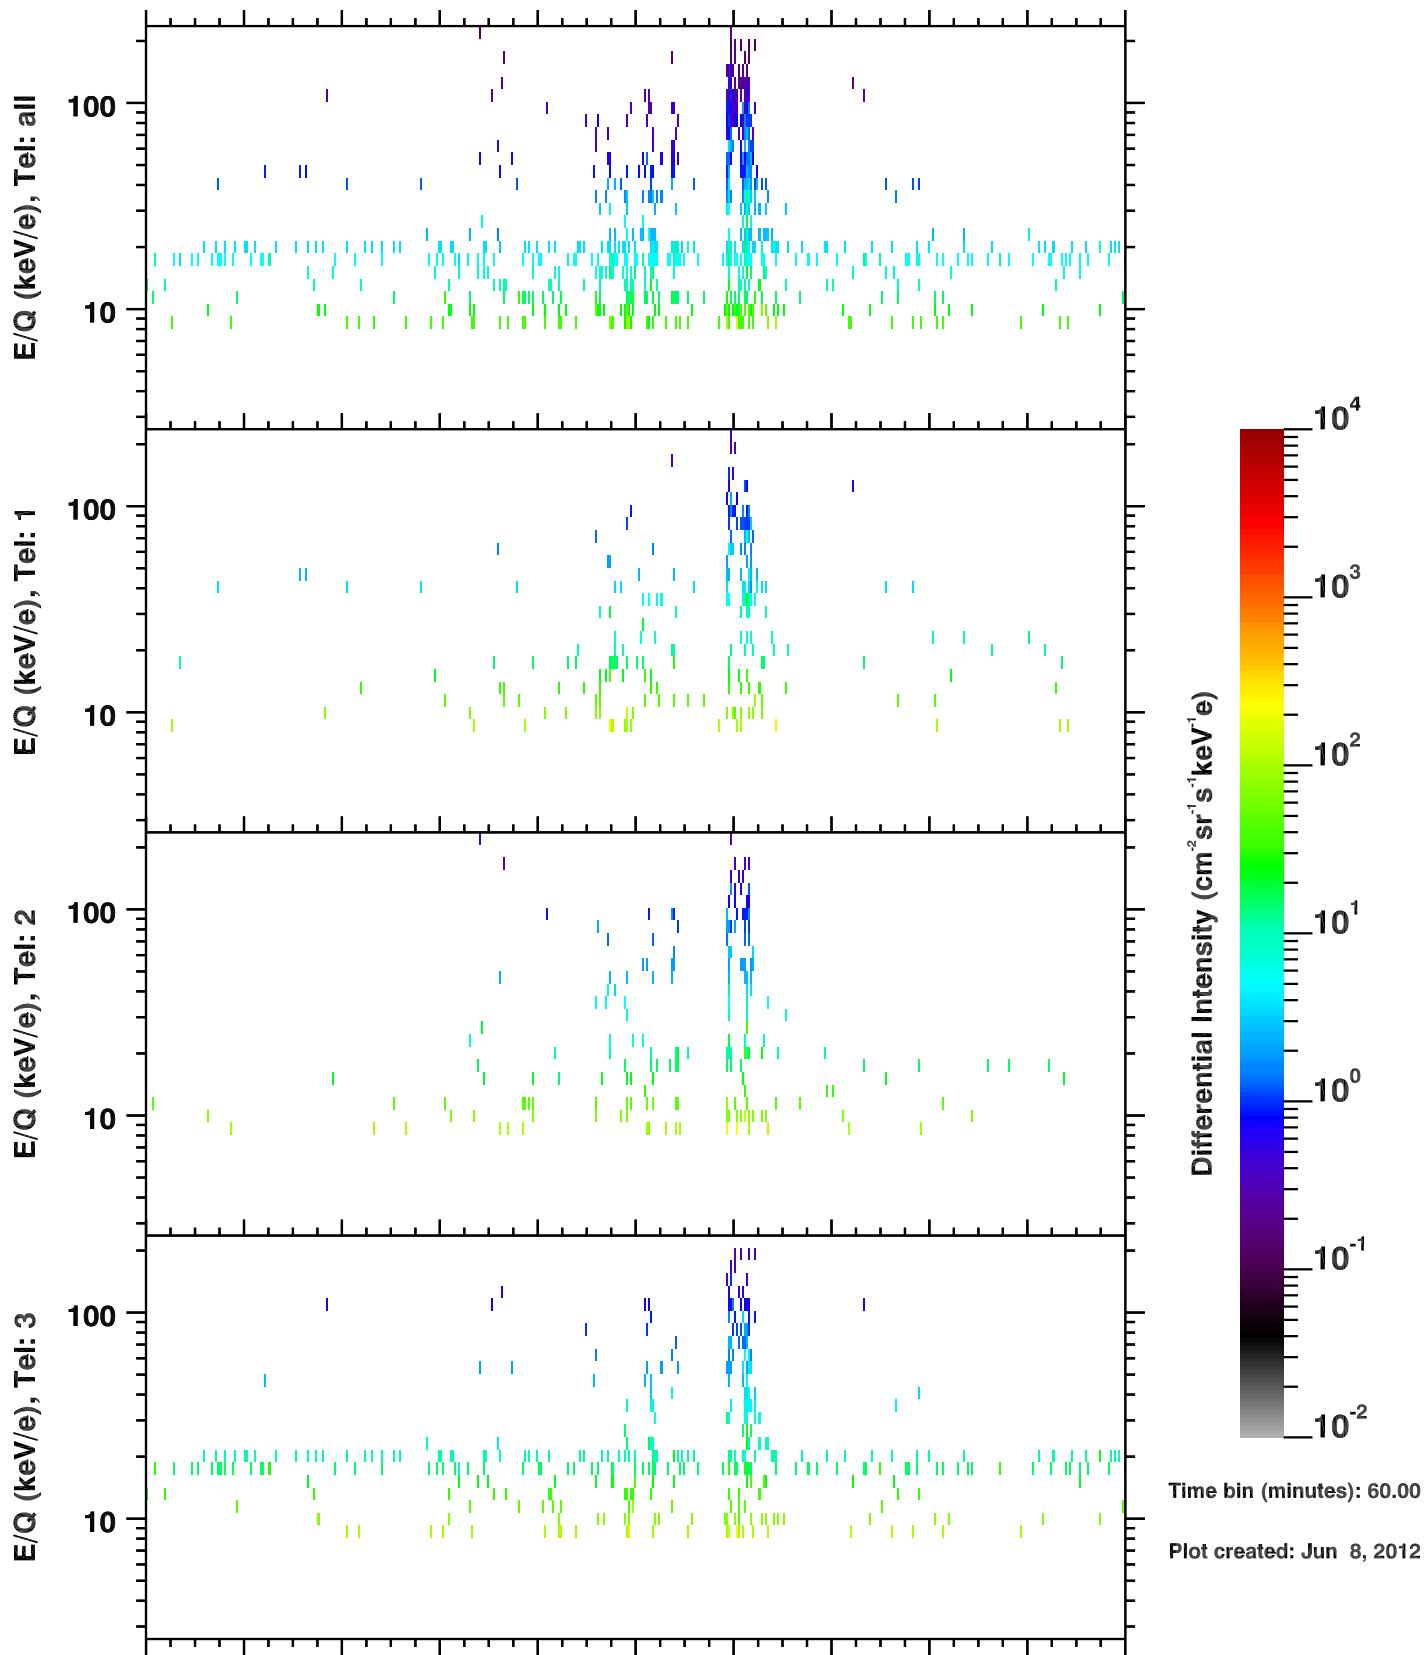

Cassini/CHEMS | O++ Flux

Time bin (minutes): 60.00

Plot created: Jun 8, 2012

	180	182	184	186	188	190	192	194	196	198	200
R(Rs)	26.3	31.5	33.3	32.1	27.7	19.1	5.4	20.1	29.1	33.8	35.2
Lat(°)	50.1	44.0	36.4	27.6	16.1	-3.0	-16.9	44.3	38.9	33.1	27.2
LT(dec.h)	16.9	18.5	19.4	20.2	21.0	22.0	8.6	16.4	18.2	19.1	19.7