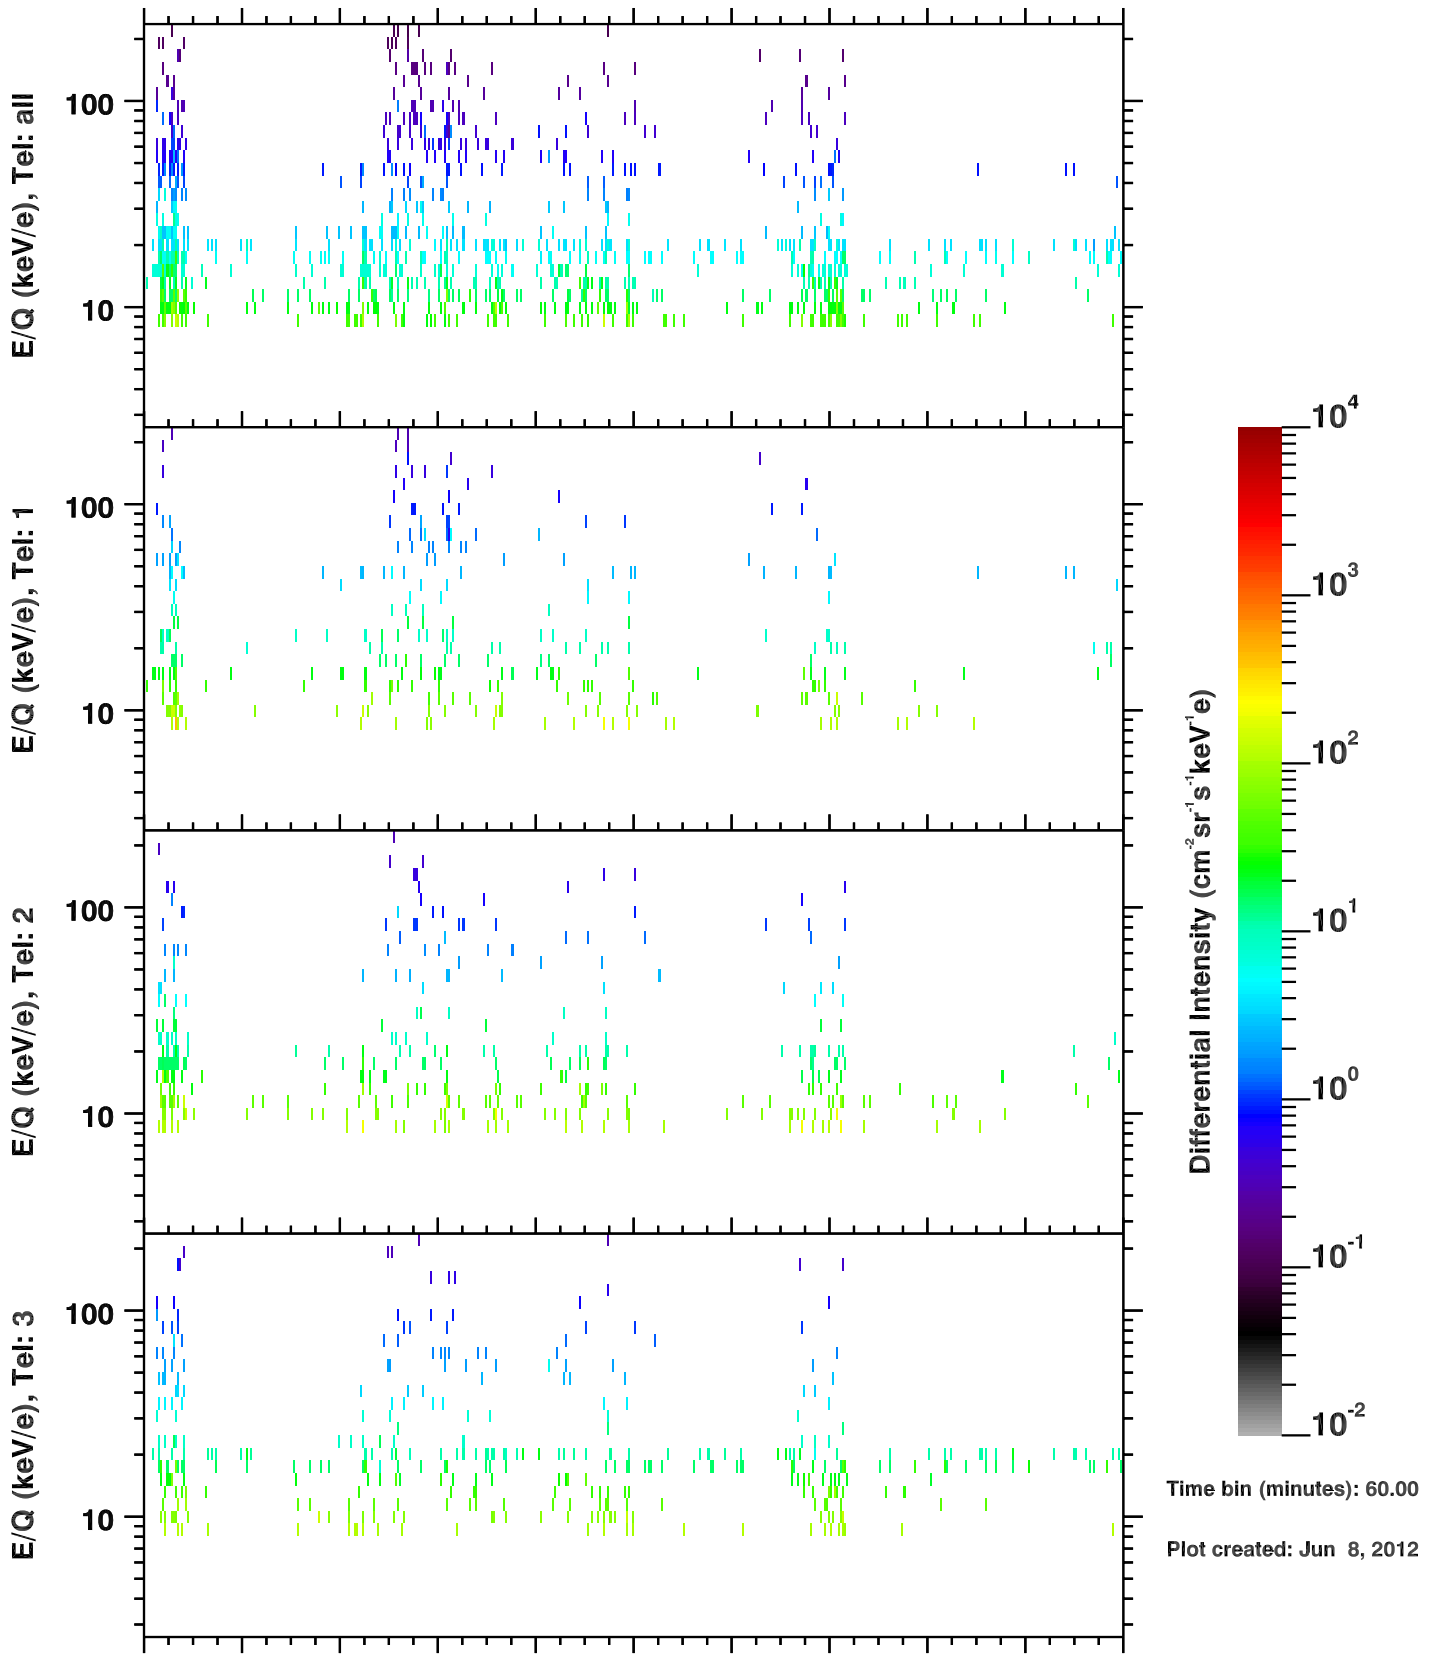

# Cassini/CHEMS | O++ Flux

Time bin (minutes): 60.00

Plot created: Jun 8, 2012

	80	82	84	86	88	90	92	94	96	98	100
R(Rs)	14.1	14.3	17.4	19.6	19.7	20.1	20.6	20.9	19.8	18.8	18.8
Lat(°)	23.7	-52.4	-45.9	-4.3	36.7	61.8	38.6	1.7	-36.6	-61.6	-30.2
LT(dec.h)	21.3	0.6	8.2	10.0	11.7	16.1	20.4	22.0	23.7	4.4	8.9