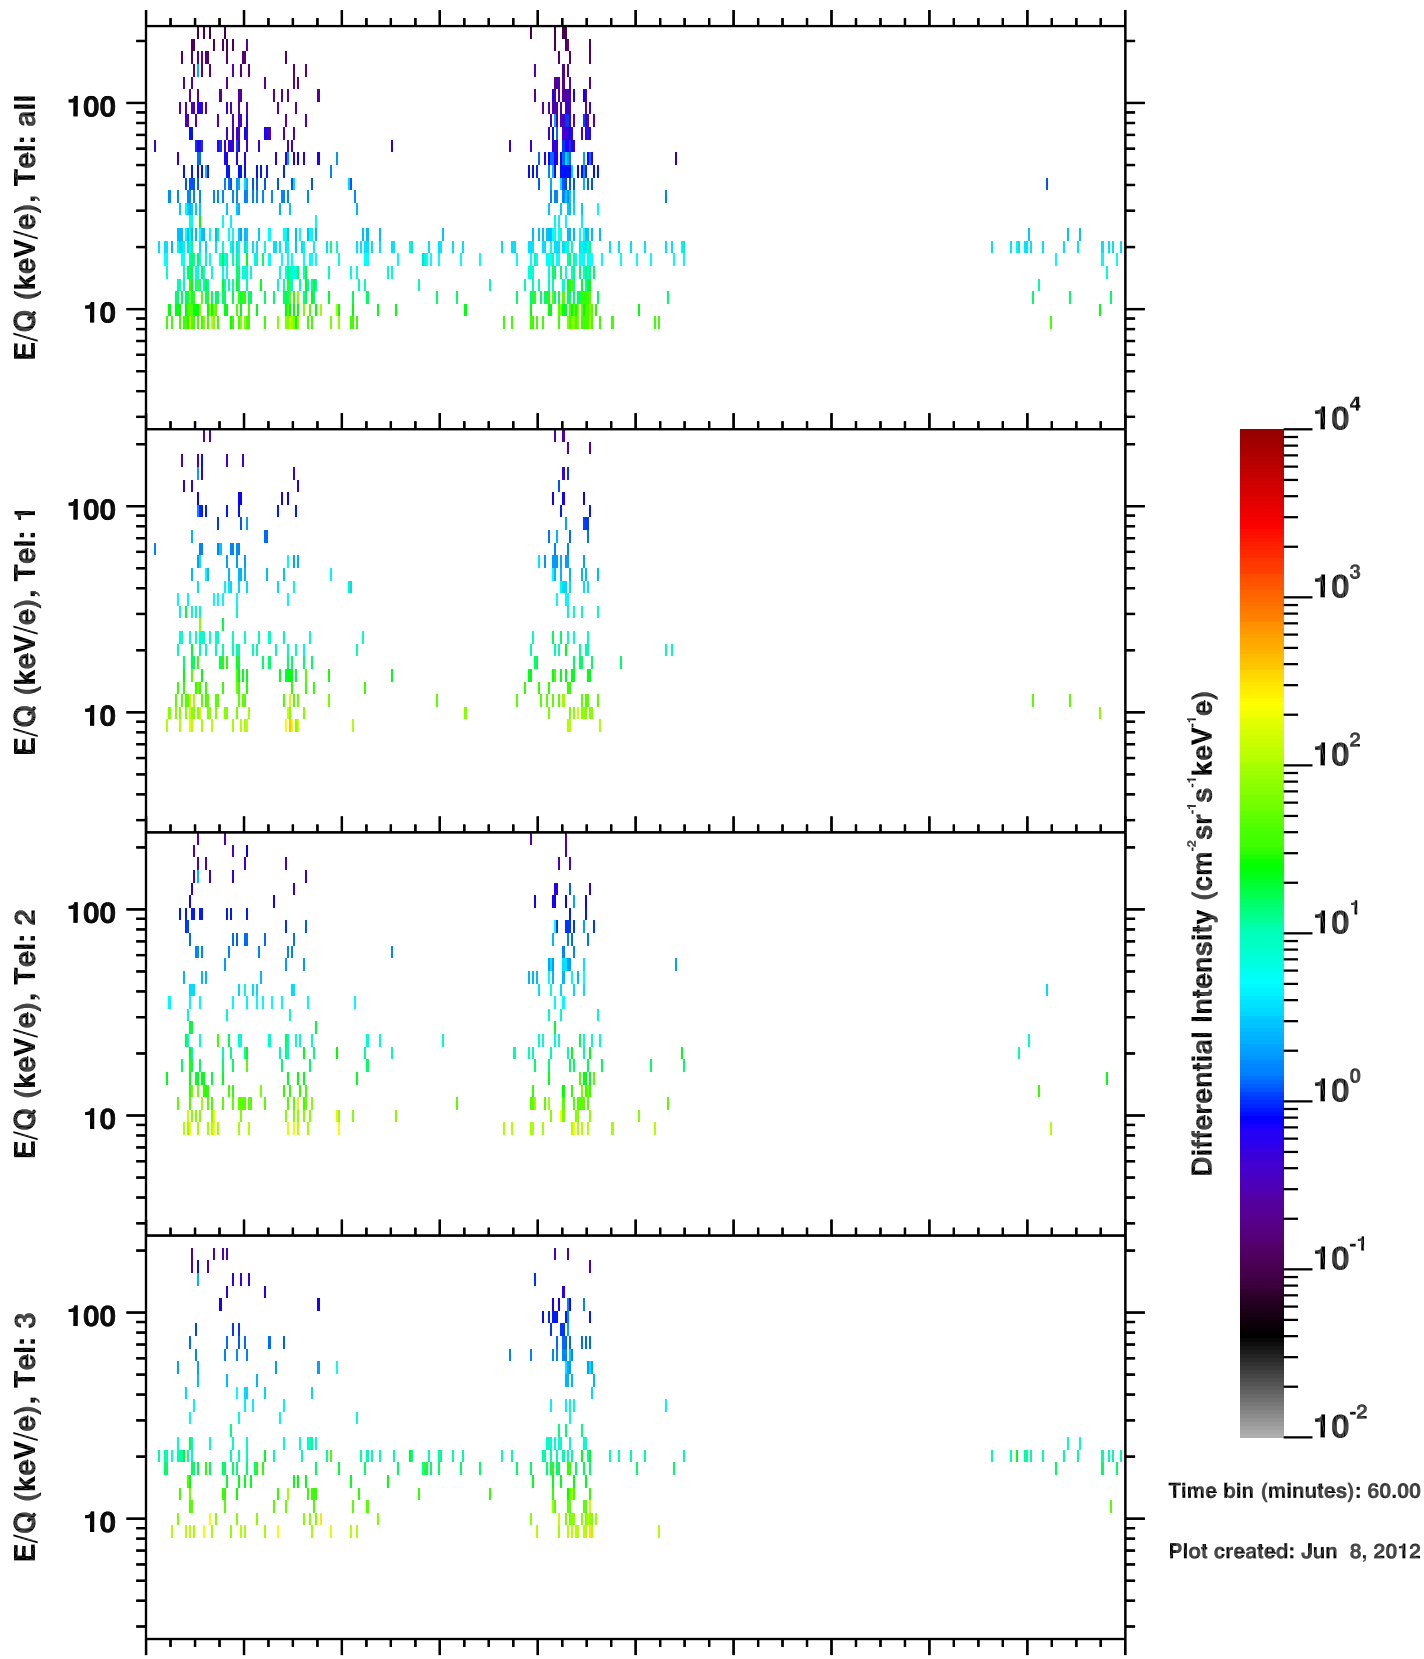

### Cassini/CHEMS | O++ Flux

Time bin (minutes): 60.00

Plot created: Jun 8, 2012

	60	62	64	66	68	70	72	74	76	78	80
R(Rs)	17.3	19.6	19.6	17.3	14.2	14.3	17.4	19.6	19.6	17.2	14.1
Lat(°)	-47.3	-5.4	32.7	64.7	24.4	-51.7	-46.4	-4.8	33.1	64.8	23.7
LT(dec.h)	8.2	10.0	11.3	15.3	21.3	0.5	8.2	10.0	11.3	15.4	21.3