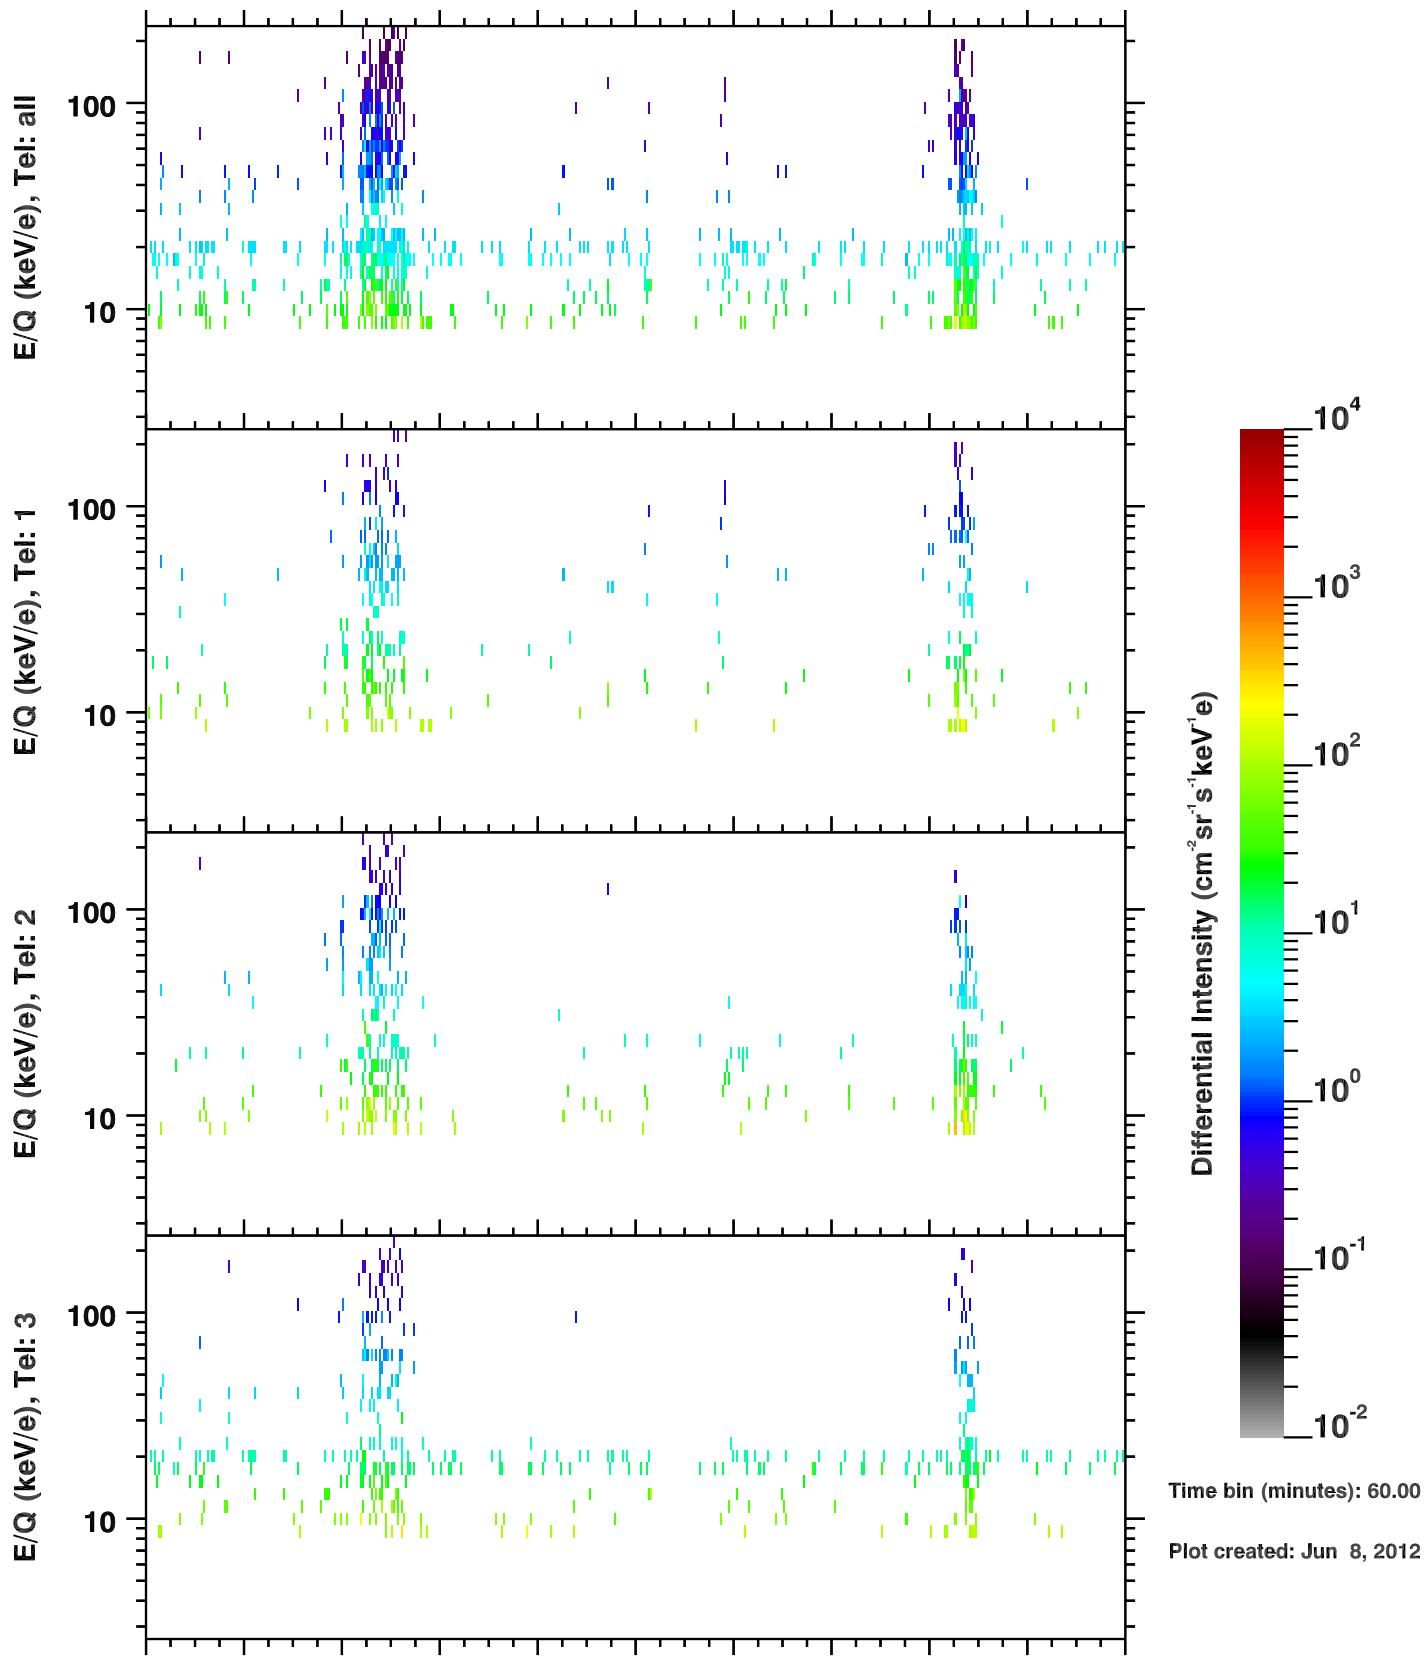

Cassini/CHEMS | O++ Flux

Time bin (minutes): 60.00

Plot created: Jun 8, 2012

	40	42	44	46	48	50	52	54	56	58	60
R(Rs)	19.6	17.4	14.3	14.1	17.2	19.5	19.6	17.3	14.2	14.2	17.3
Lat(°)	30.6	64.0	28.2	-48.6	-48.5	-6.4	31.8	64.5	26.0	-50.3	-47.3
LT(dec.h)	11.3	14.9	21.3	0.3	8.1	10.0	11.3	15.2	21.3	0.4	8.2