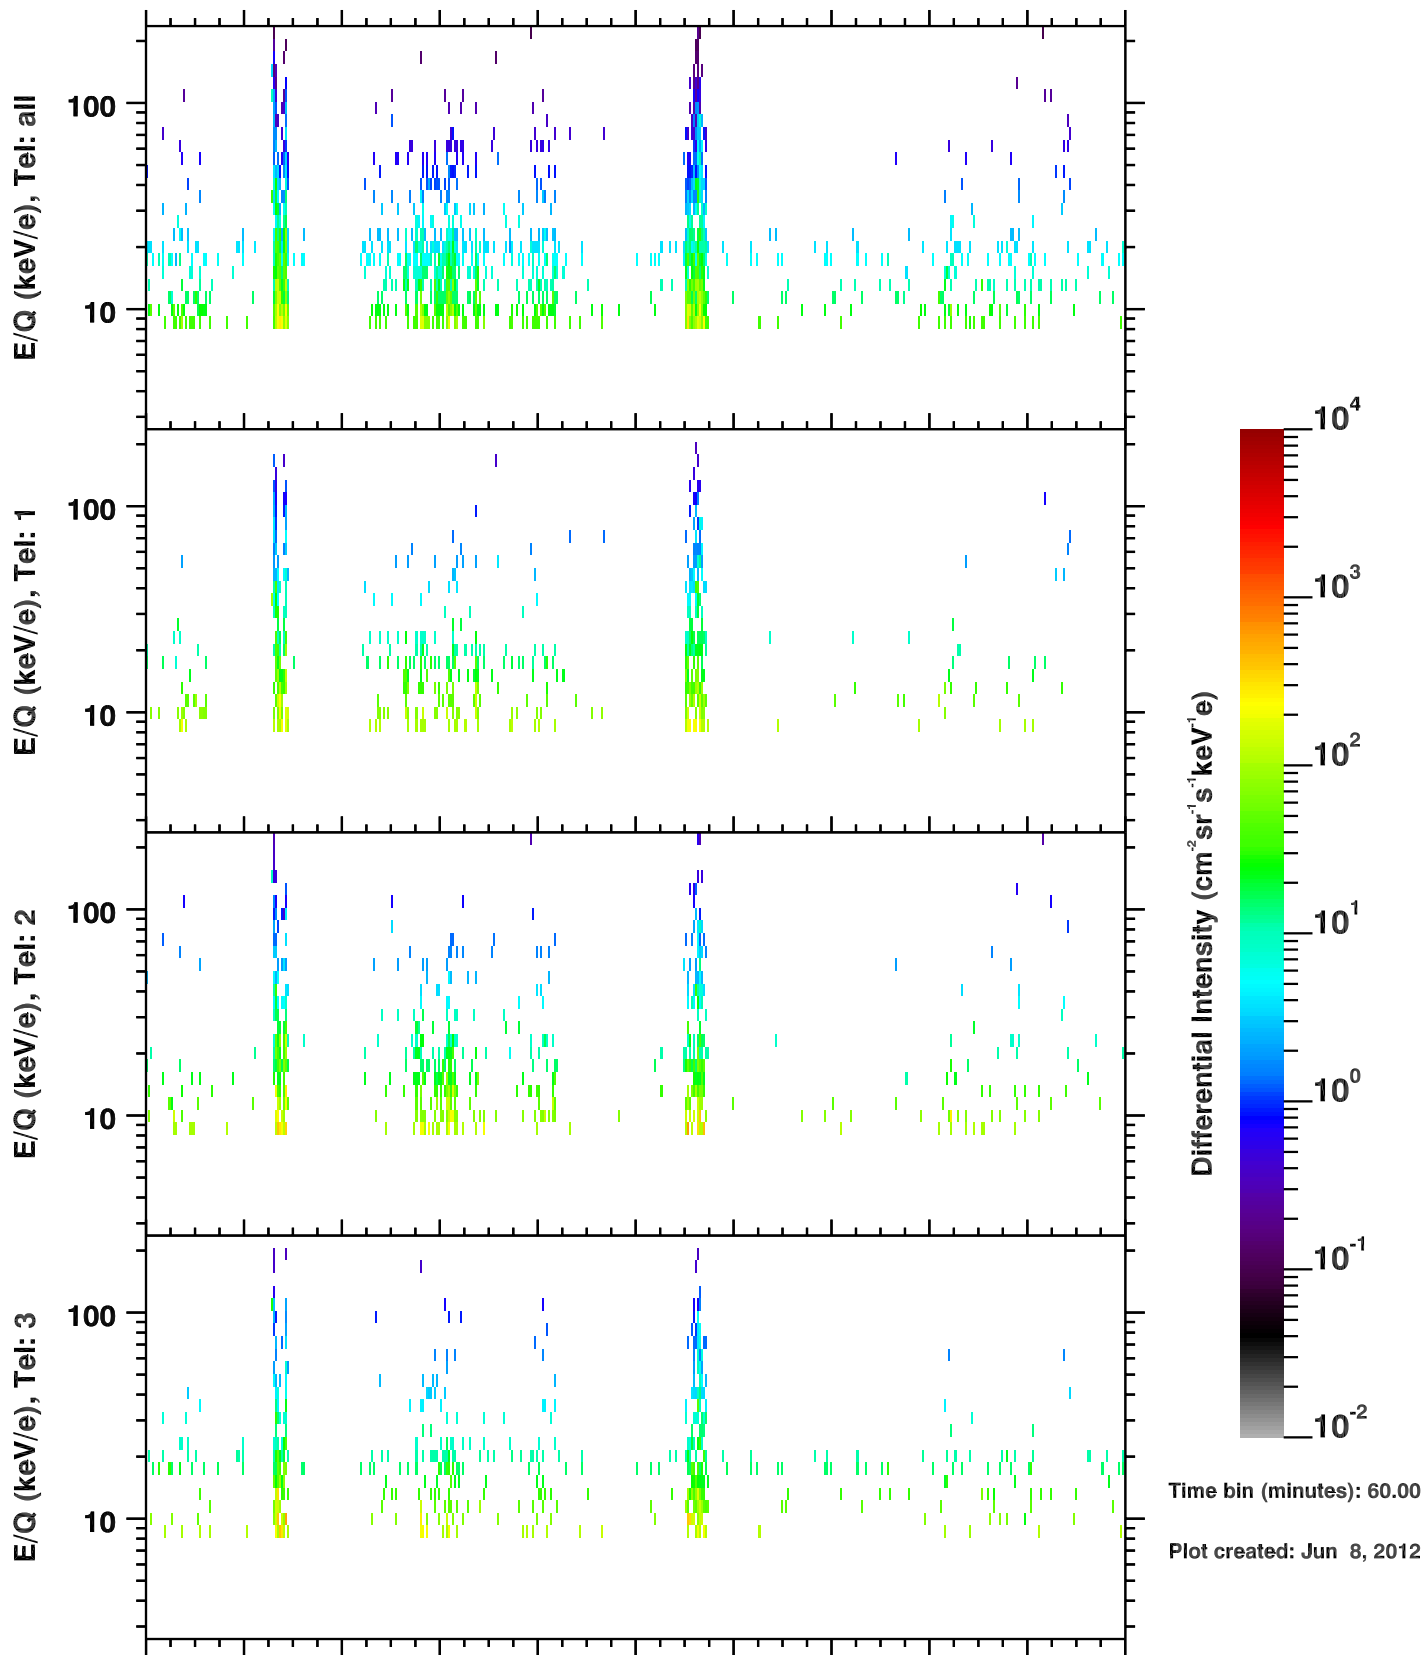

Cassini/CHEMS | O++ Flux

Time bin (minutes): 60.00

Plot created: Jun 8, 2012

	350	352	354	356	358	360	362	364	366	2	4
R(Rs)	18.3	9.3	12.6	19.3	18.2	12.2	10.6	17.3	19.8	17.3	10.7
Lat(°)	22.0	72.8	-52.0	-8.8	26.4	69.0	-53.3	-39.9	-2.4	35.3	57.7
LT(dec.h)	10.8	16.0	8.8	10.2	11.1	16.6	0.4	9.1	10.2	11.4	19.8