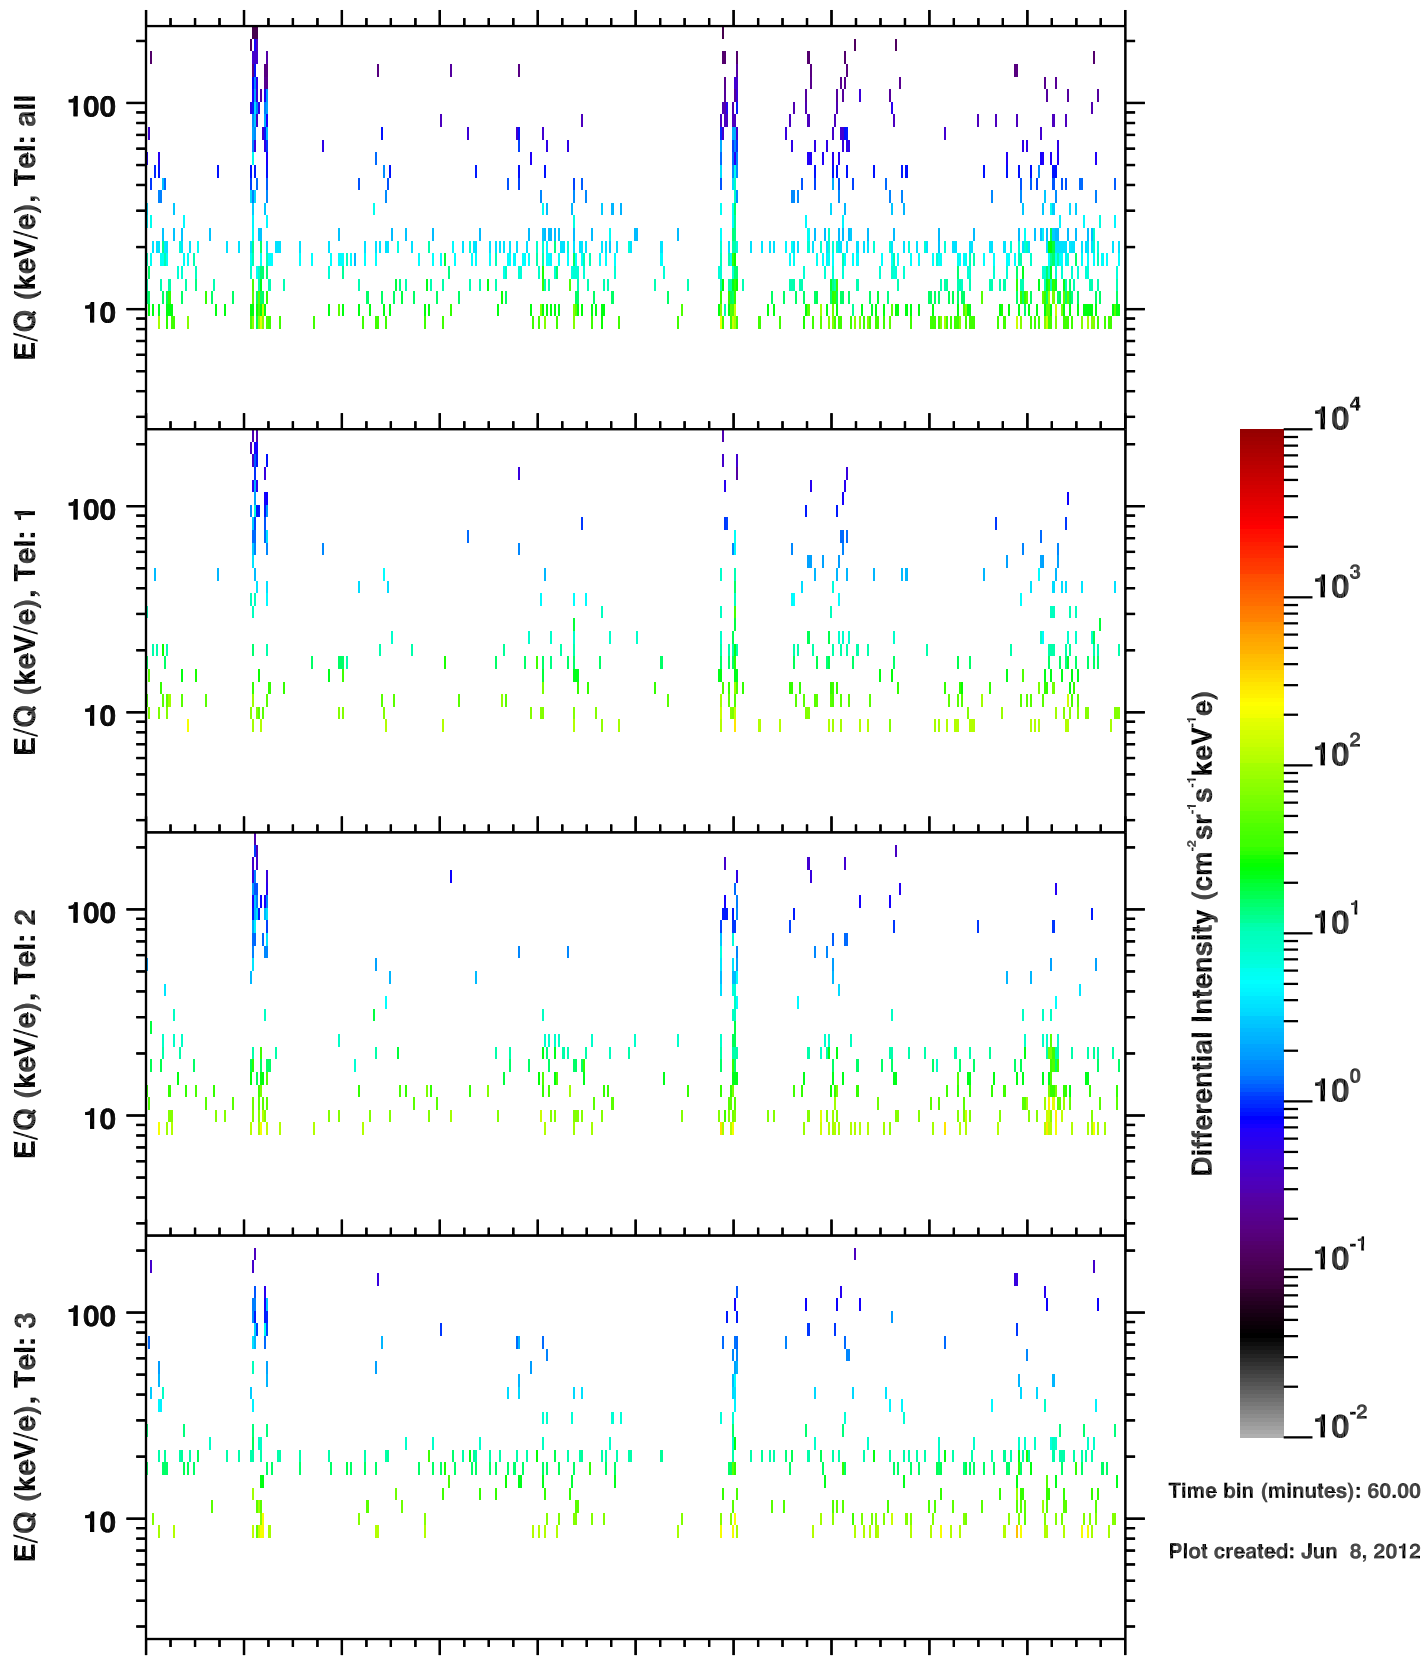

### Cassini/CHEMS | O++ Flux

Time bin (minutes): 60.00

Plot created: Jun 8, 2012

	100	102	104	106	108	110	112	114	116	118	120
R(Rs)	20.1	7.1	16.0	23.4	24.0	18.2	4.3	18.3	24.1	23.3	15.8
Lat(°)	43.7	51.7	-12.1	12.8	29.3	48.7	-26.8	-4.6	16.6	33.1	54.6
LT(dec.h)	13.0	20.4	10.7	11.5	12.2	13.4	0.0	10.9	11.6	12.3	14.1