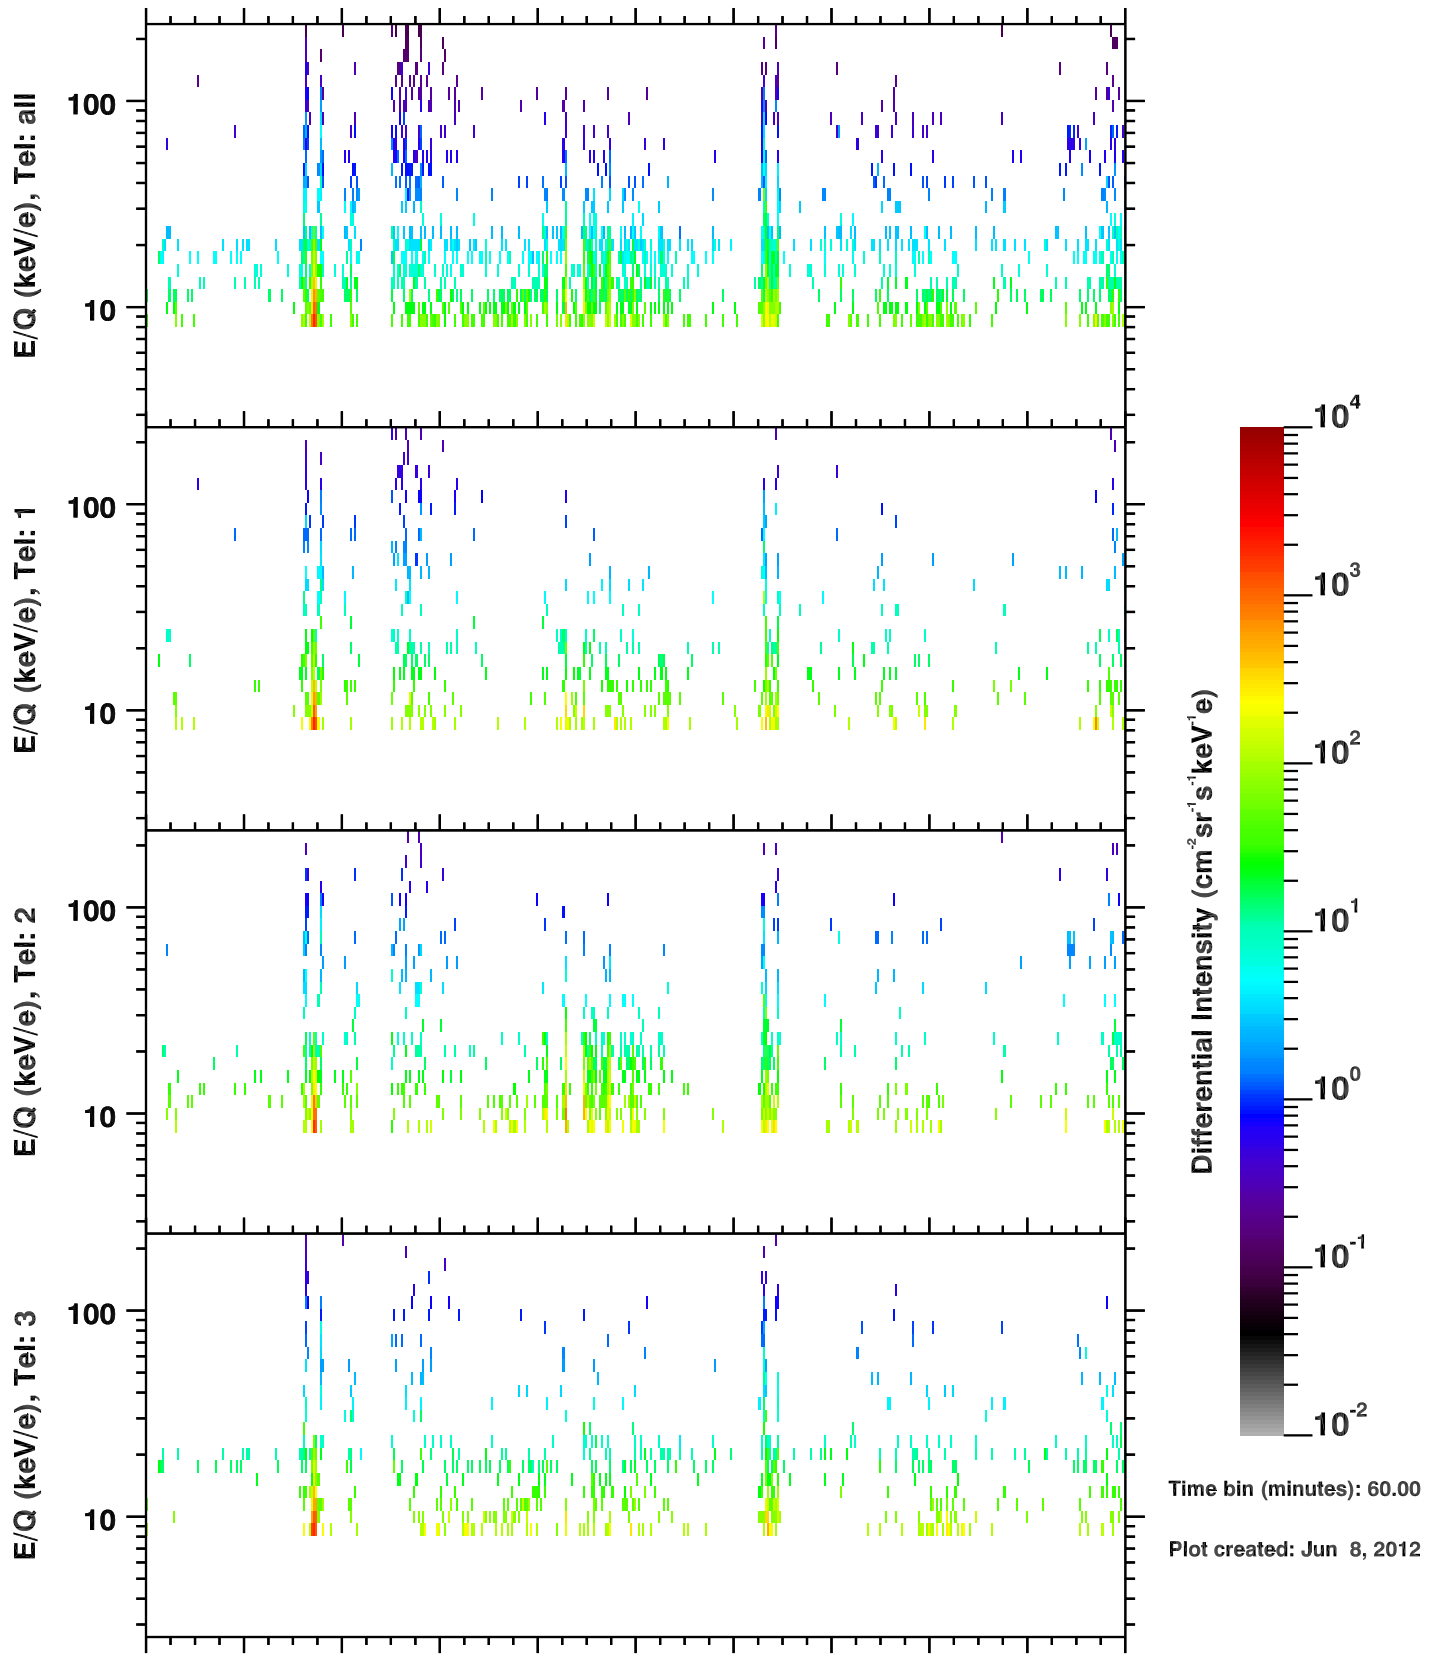

Cassini/CHEMS | O++ Flux

Time bin (minutes): 60.00

Plot created: Jun 8, 2012

	80	82	84	86	88	90	92	94	96	98	100
R(Rs)	25.0	16.4	7.9	21.2	24.5	21.6	10.9	13.3	22.5	24.5	20.1
Lat(°)	33.4	49.3	-39.0	4.3	22.4	39.4	63.0	-21.8	8.7	25.8	43.7
LT(dec.h)	12.9	14.6	8.9	11.3	11.9	12.8	16.8	10.3	11.4	12.0	13.0