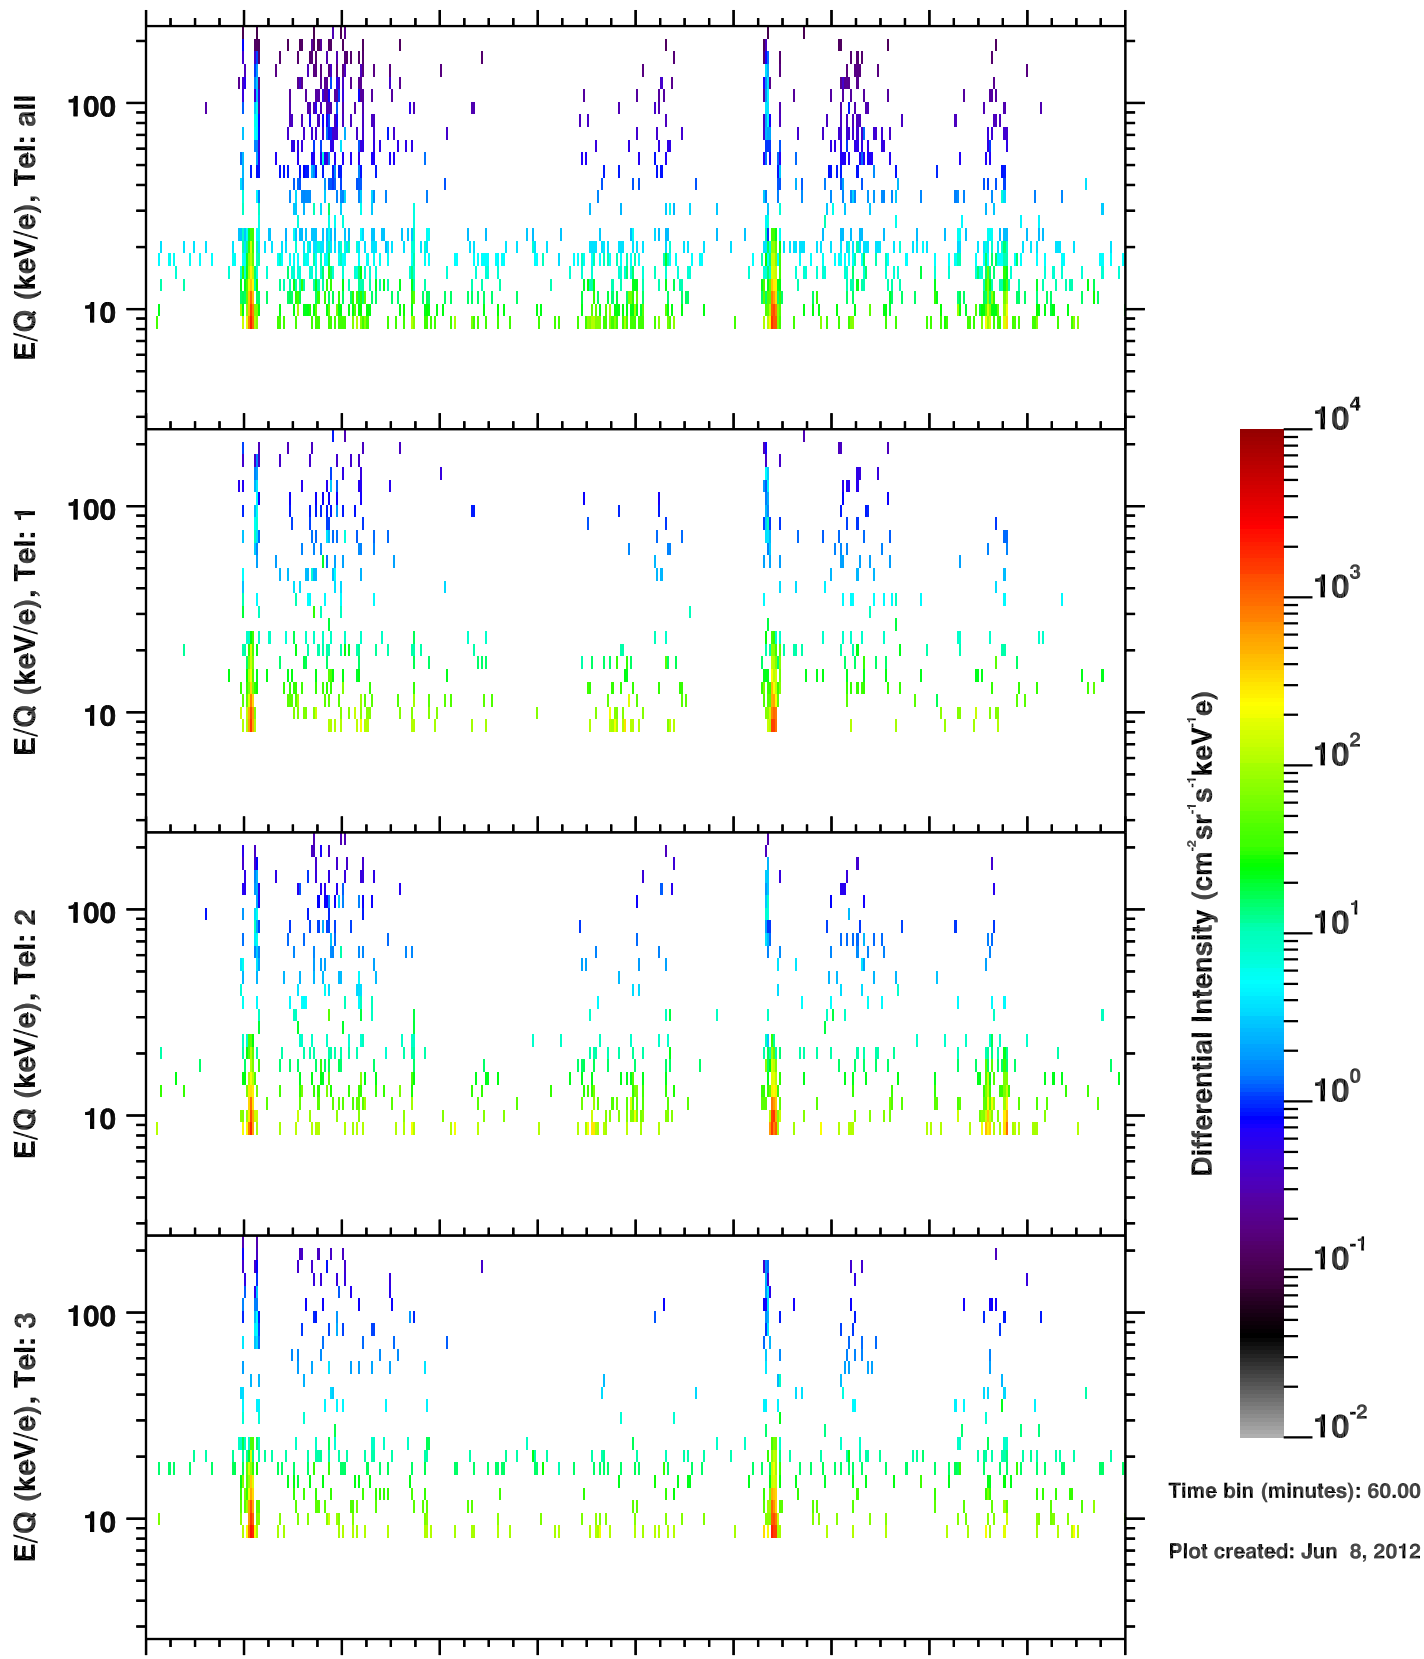

### Cassini/CHEMS | O++ Flux

Time bin (minutes): 60.00

Plot created: Jun 8, 2012

	60	62	64	66	68	70	72	74	76	78	80
R(Rs)	20.3	5.0	18.1	25.7	27.1	23.1	11.6	13.7	23.9	27.2	25.0
Lat( $^{\circ}$ )	42.6	30.0	-4.3	13.5	25.4	37.7	55.6	-15.8	9.0	21.8	33.4
LT(dec.h)	13.8	21.7	11.0	11.8	12.4	13.3	16.4	10.4	11.6	12.2	12.9