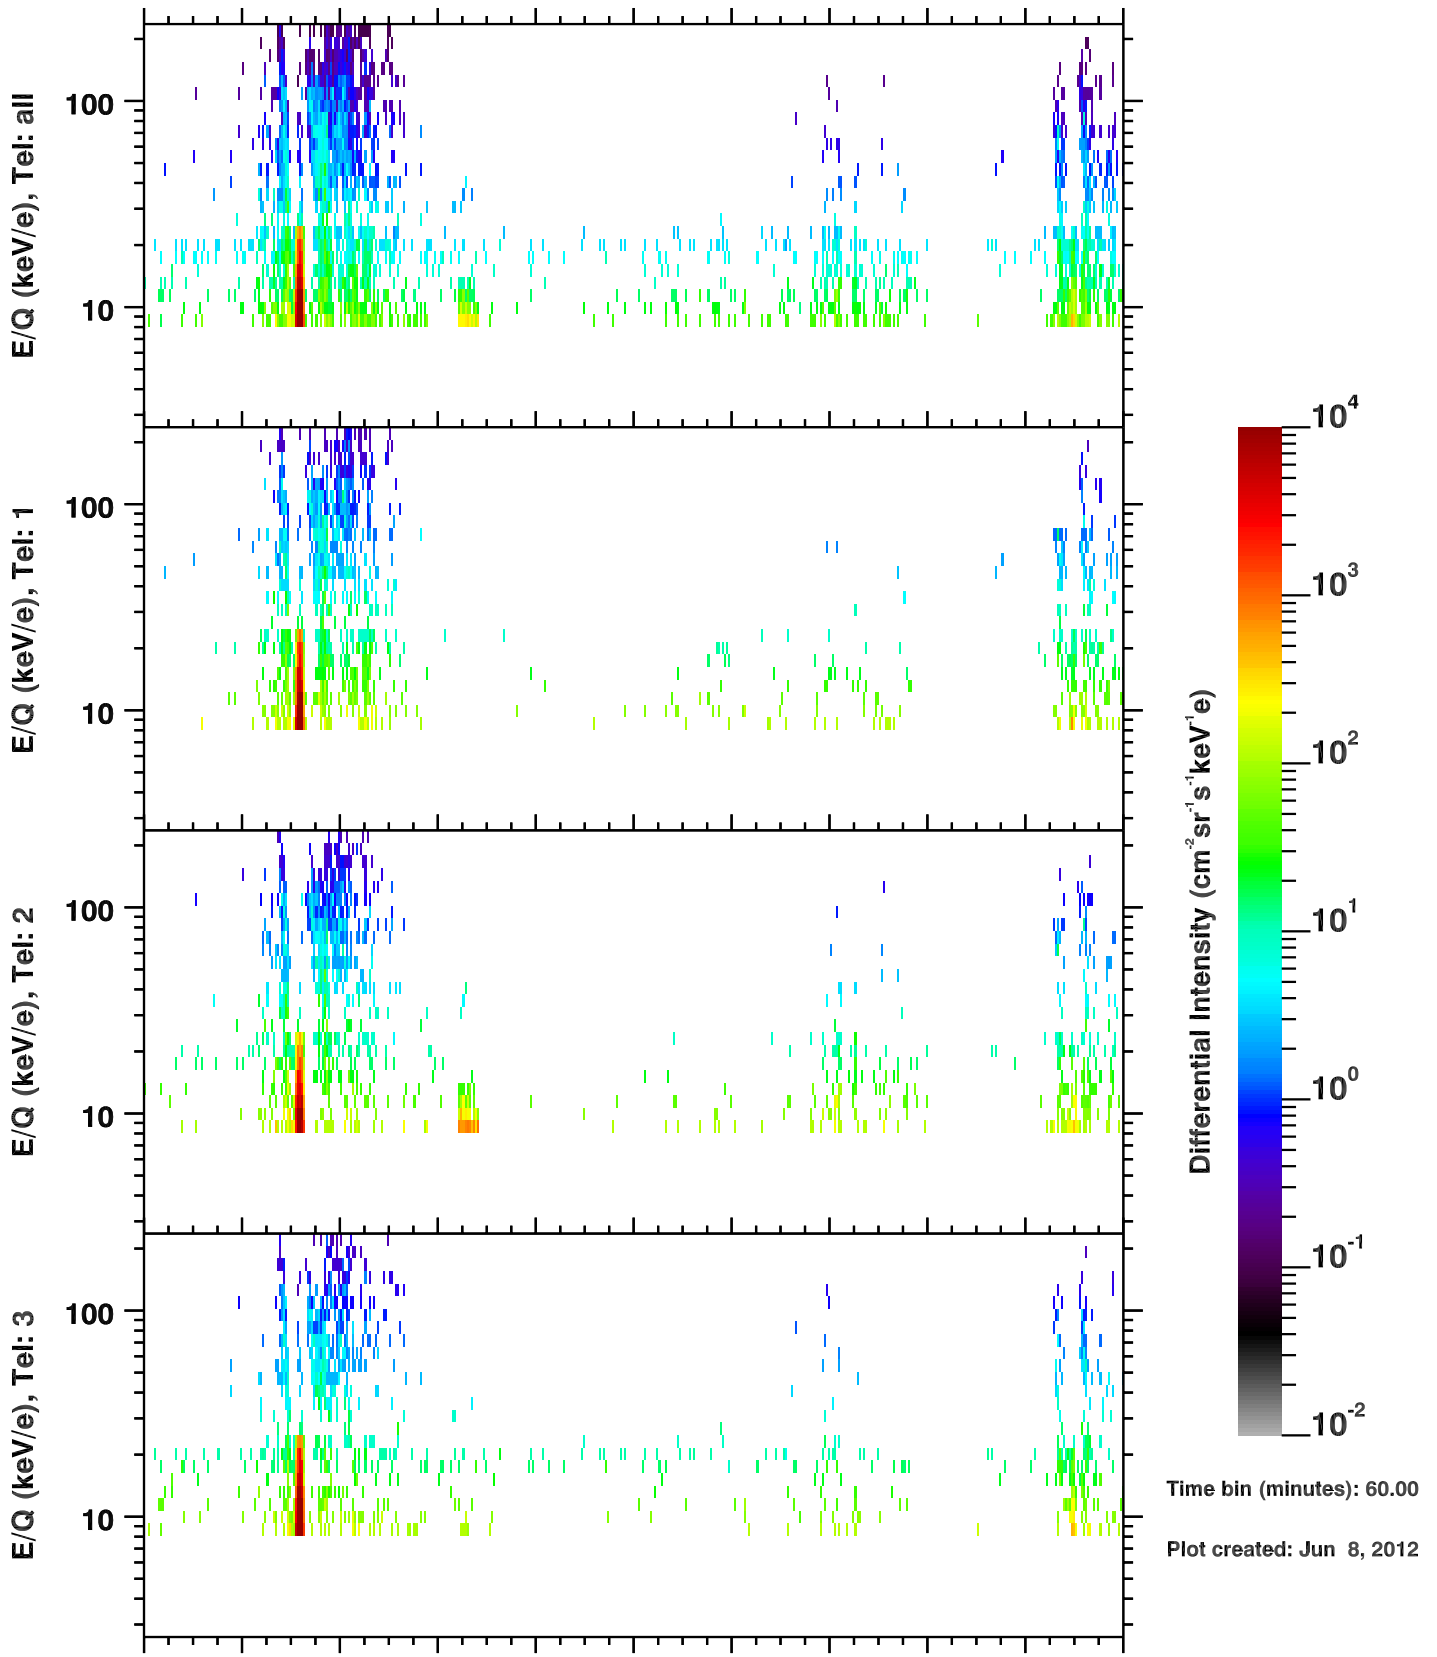

### Cassini/CHEMS | O++ Flux

Time bin (minutes): 60.00

Plot created: Jun 8, 2012

	350	352	354	356	358	360	362	364	1	3	5
R(Rs)	27.9	15.6	11.7	25.6	32.8	36.1	36.2	33.1	26.2	13.4	12.8
Lat(°)	20.2	25.0	-9.0	6.4	14.0	19.2	23.6	27.9	32.8	37.7	-11.9
LT(dec.h)	14.7	16.2	10.2	12.0	12.6	13.2	13.7	14.3	15.1	17.5	10.3