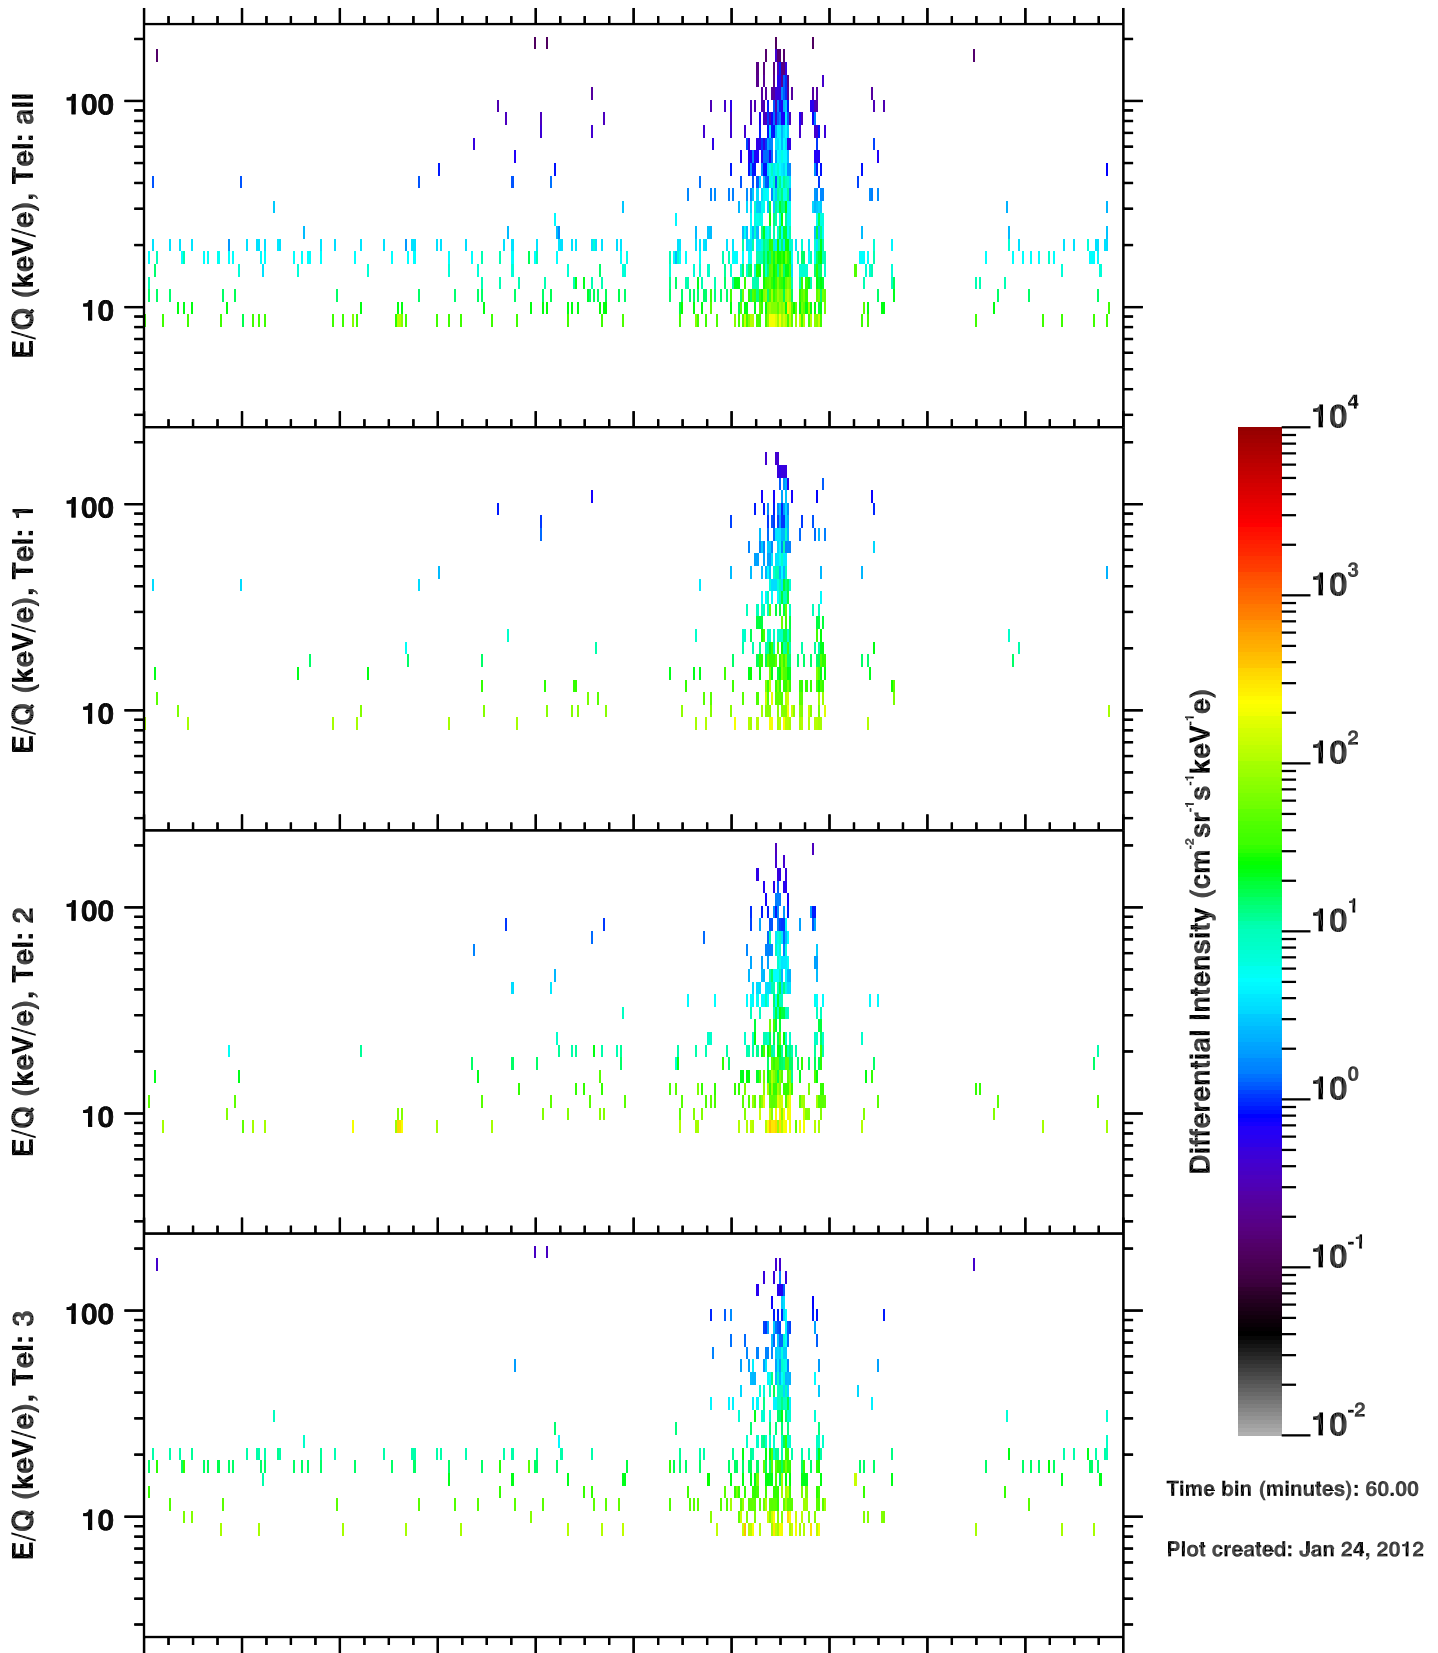

Cassini/CHEMS | O++ Flux

Time bin (minutes): 60.00

Plot created: Jan 24, 2012

	260	262	264	266	268	270	272	274	276	278	280
R(Rs)	58.8	56.6	53.0	47.8	40.8	31.3	17.8	8.7	25.3	35.5	42.2
Lat(°)	-5.2	-5.4	-5.6	-5.7	-5.9	-6.1	-5.8	3.6	0.3	1.3	1.9
LT(dec.h)	15.1	15.3	15.6	15.9	16.3	16.9	18.4	8.8	12.1	12.9	13.3