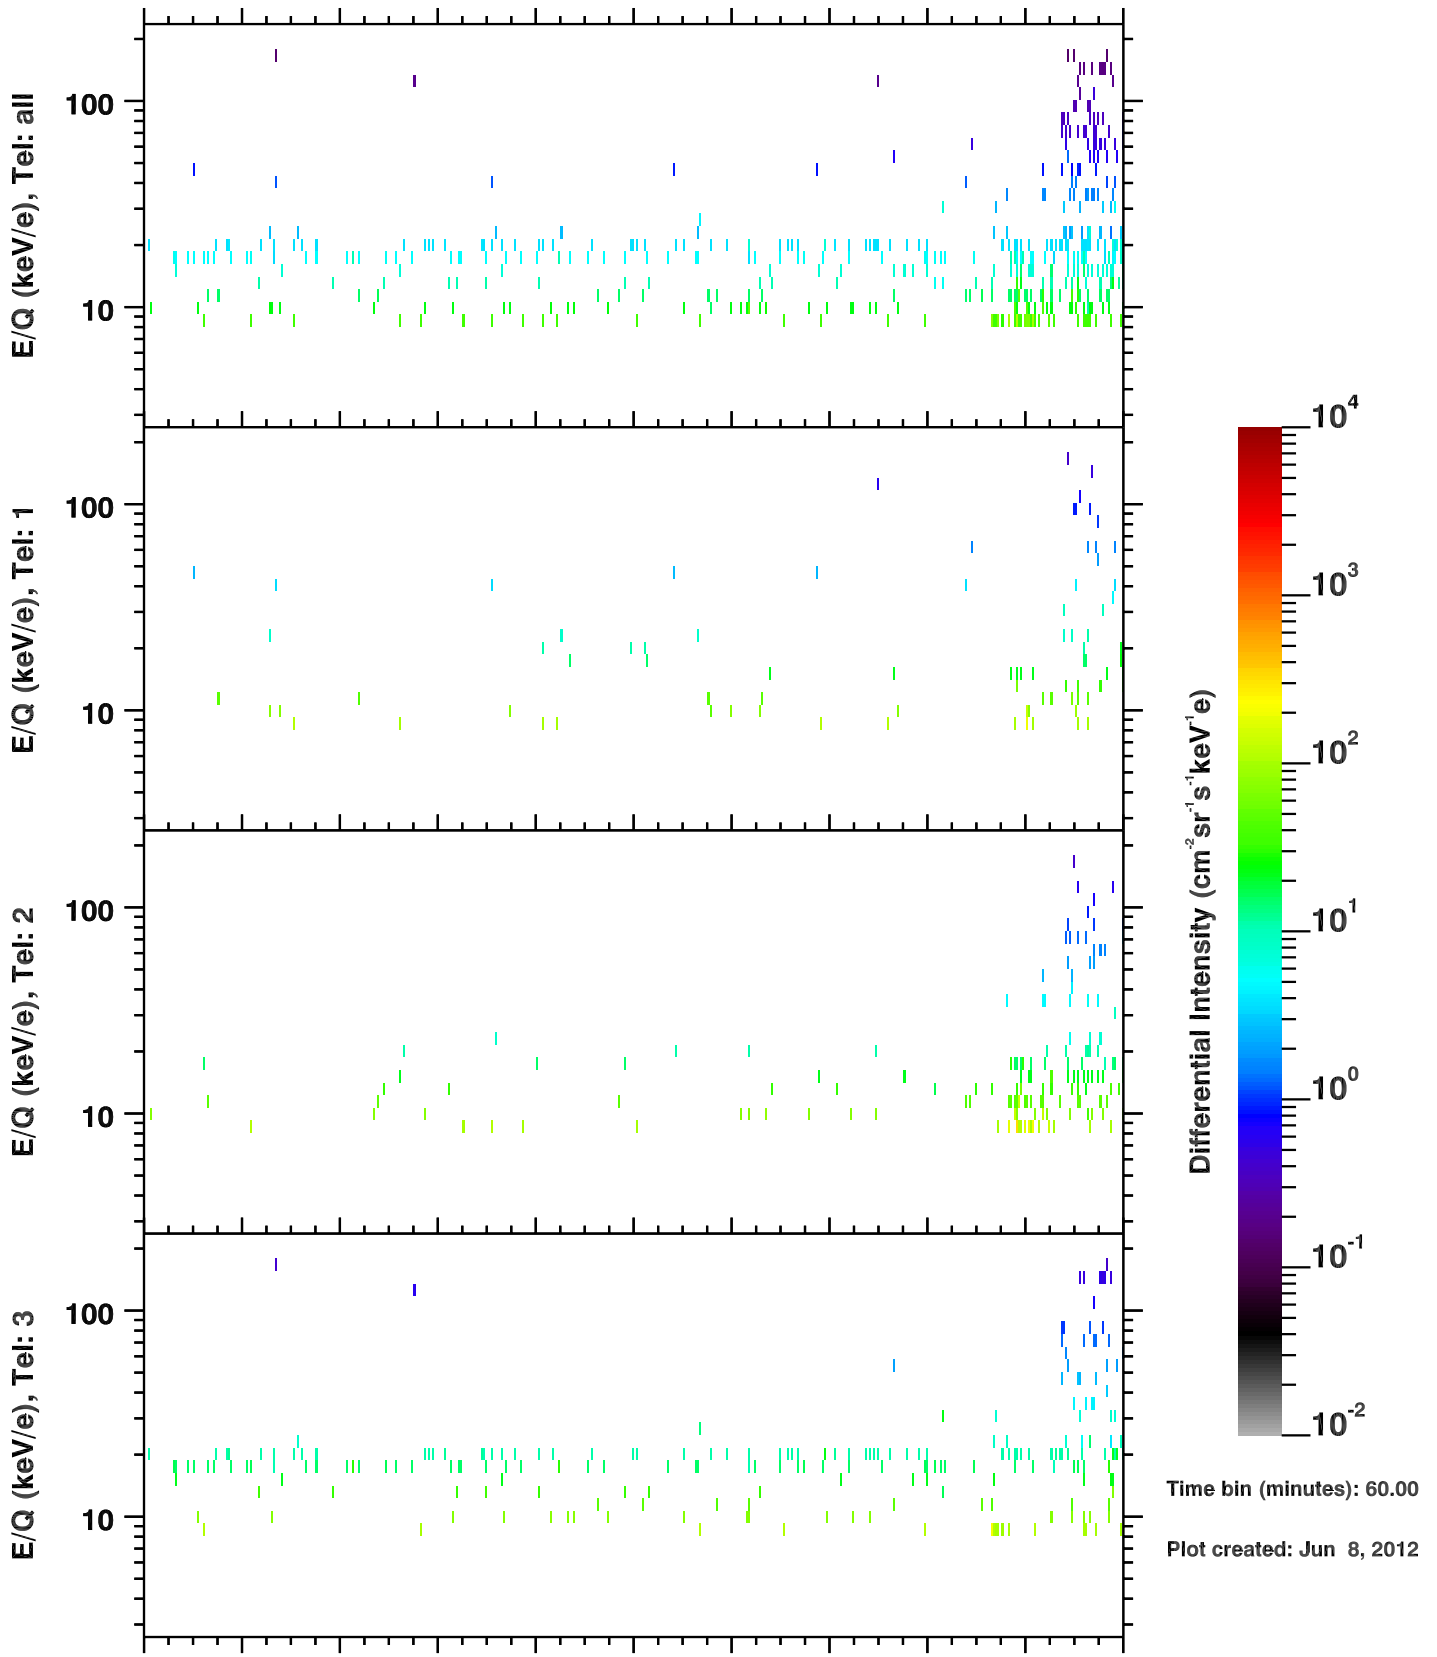

Cassini/CHEMS | O++ Flux

Time bin (minutes): 60.00

Plot created: Jun 8, 2012

	220	222	224	226	228	230	232	234	236	238	240
R(Rs)	68.8	69.1	68.5	66.9	64.4	60.8	56.0	49.9	42.1	32.0	18.2
Lat(°)	0.2	0.2	0.2	0.2	0.3	0.3	0.3	0.3	0.3	0.3	0.3
LT(dec.h)	15.0	15.2	15.4	15.6	15.8	16.0	16.2	16.5	17.0	17.6	19.0