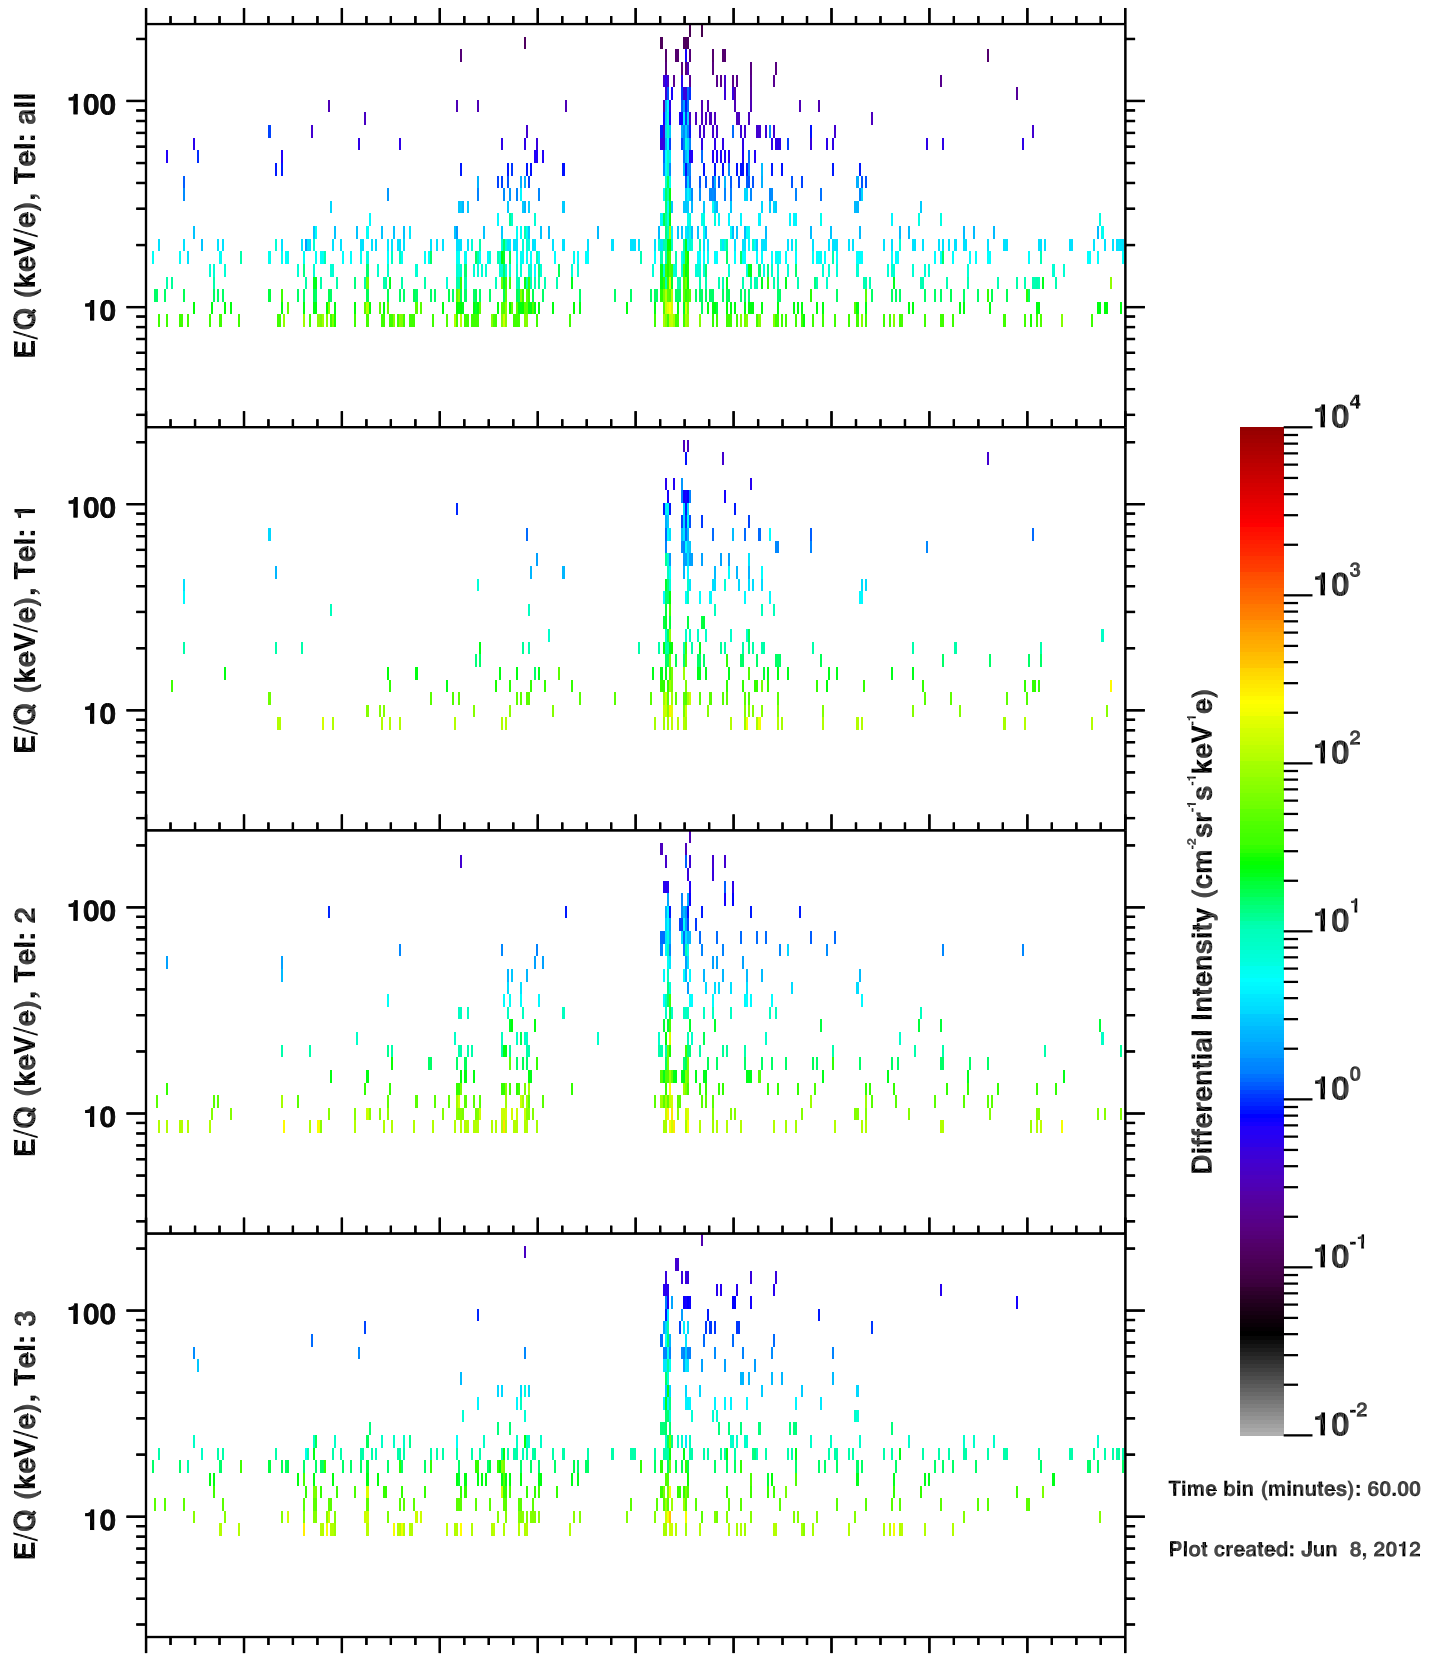

Cassini/CHEMS | O++ Flux

Time bin (minutes): 60.00

Plot created: Jun 8, 2012

	120	122	124	126	128	130	132	134	136	138	140
R(Rs)	32.7	35.9	35.9	32.6	25.5	12.5	13.4	26.4	33.6	36.9	37.0
Lat($^{\circ}$)	15.7	21.2	25.8	30.4	35.4	38.5	-11.2	5.2	10.3	13.7	16.7
LT(dec.h)	15.0	15.6	16.1	16.7	17.7	20.5	12.7	14.3	14.9	15.4	15.9