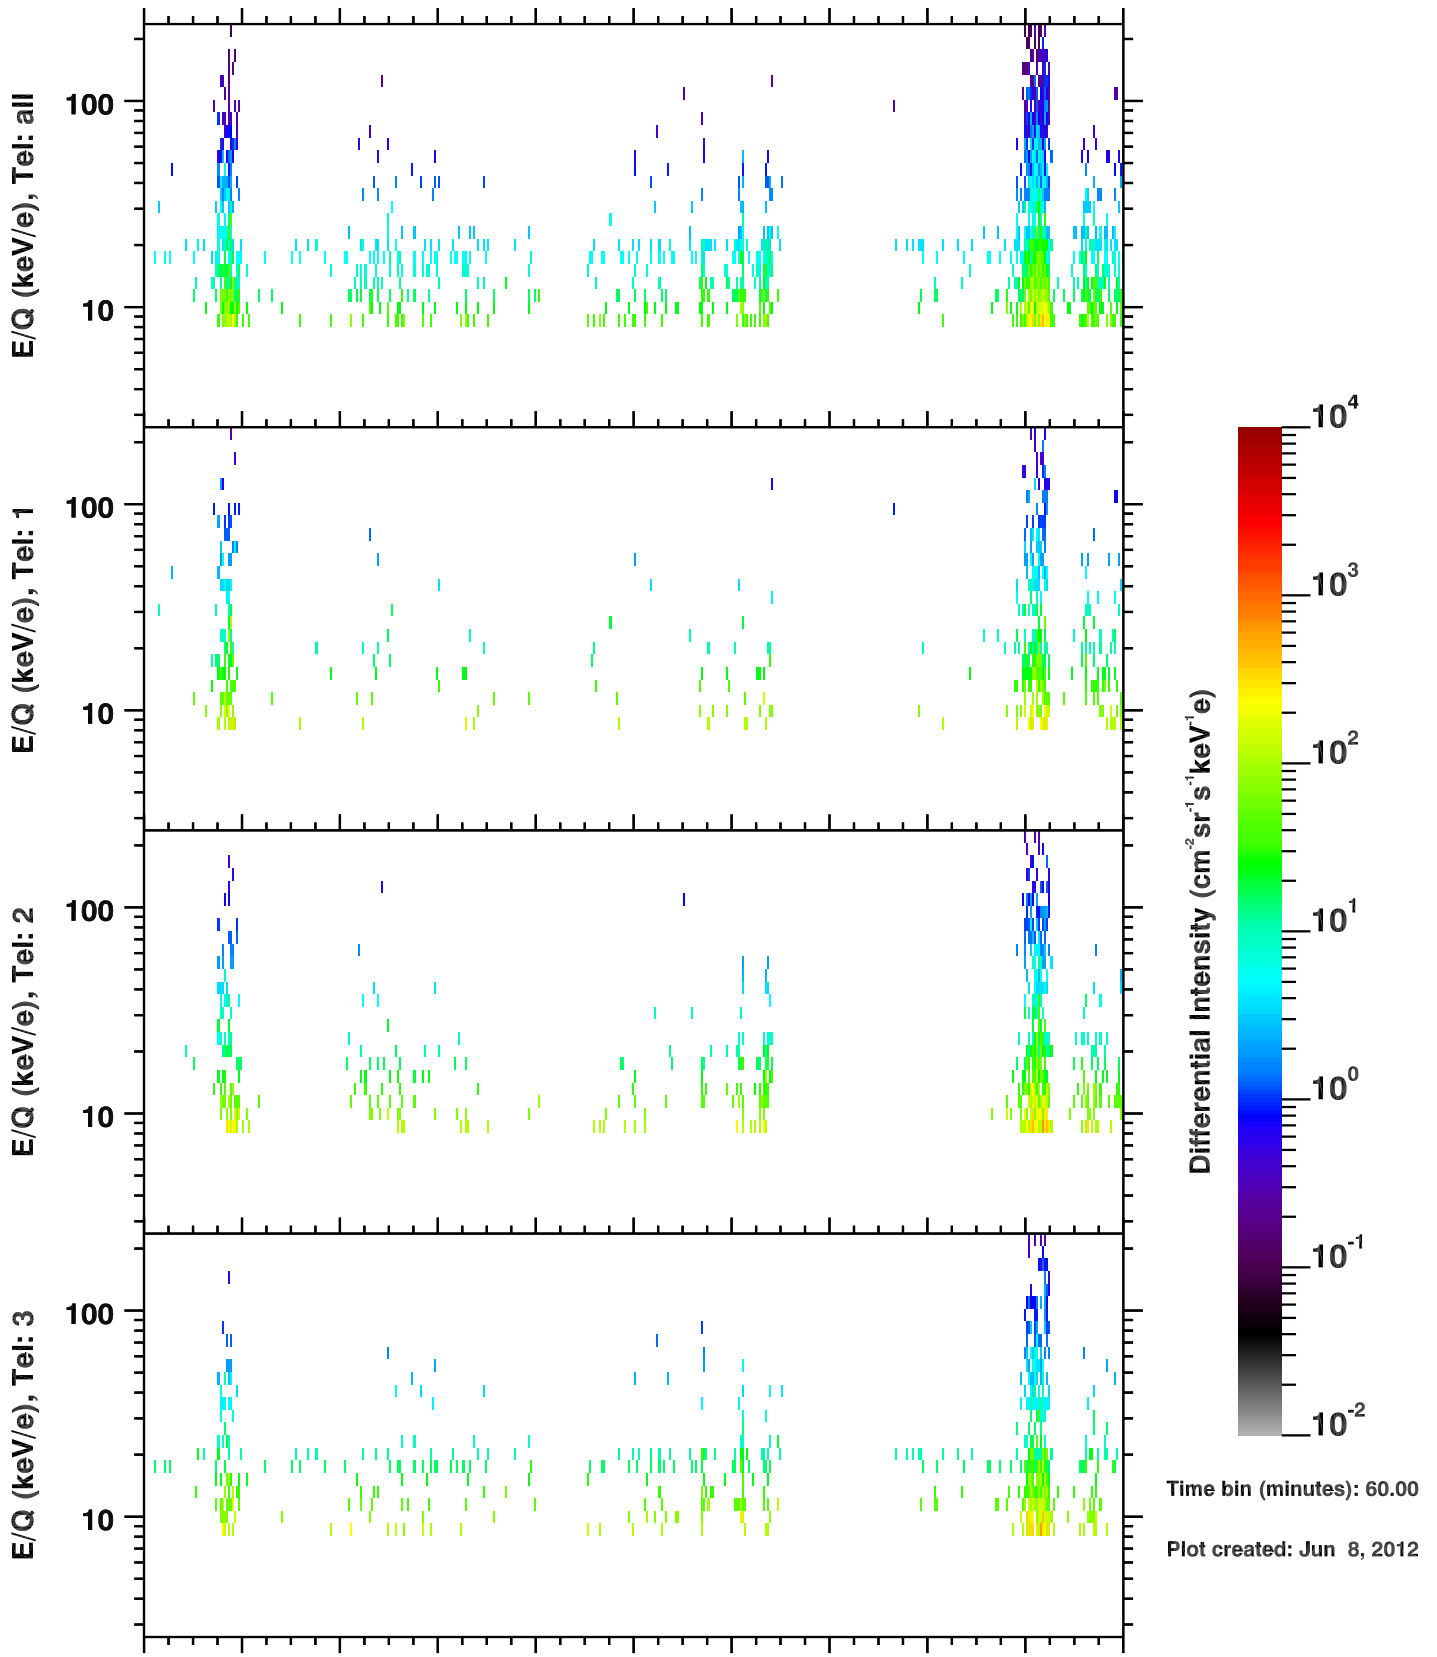

Cassini/CHEMS | O++ Flux

Time bin (minutes): 60.00

Plot created: Jun 8, 2012

	80	82	84	86	88	90	92	94	96	98	100
R(Rs)	19.6	10.5	14.9	24.2	30.2	32.8	32.3	28.8	21.6	10.1	14.2
Lat(°)	43.8	-18.1	-22.4	11.7	26.4	36.4	44.3	50.5	51.2	13.0	-19.3
LT(dec.h)	23.1	2.6	12.7	14.4	15.3	16.1	17.0	18.4	20.8	1.1	12.7