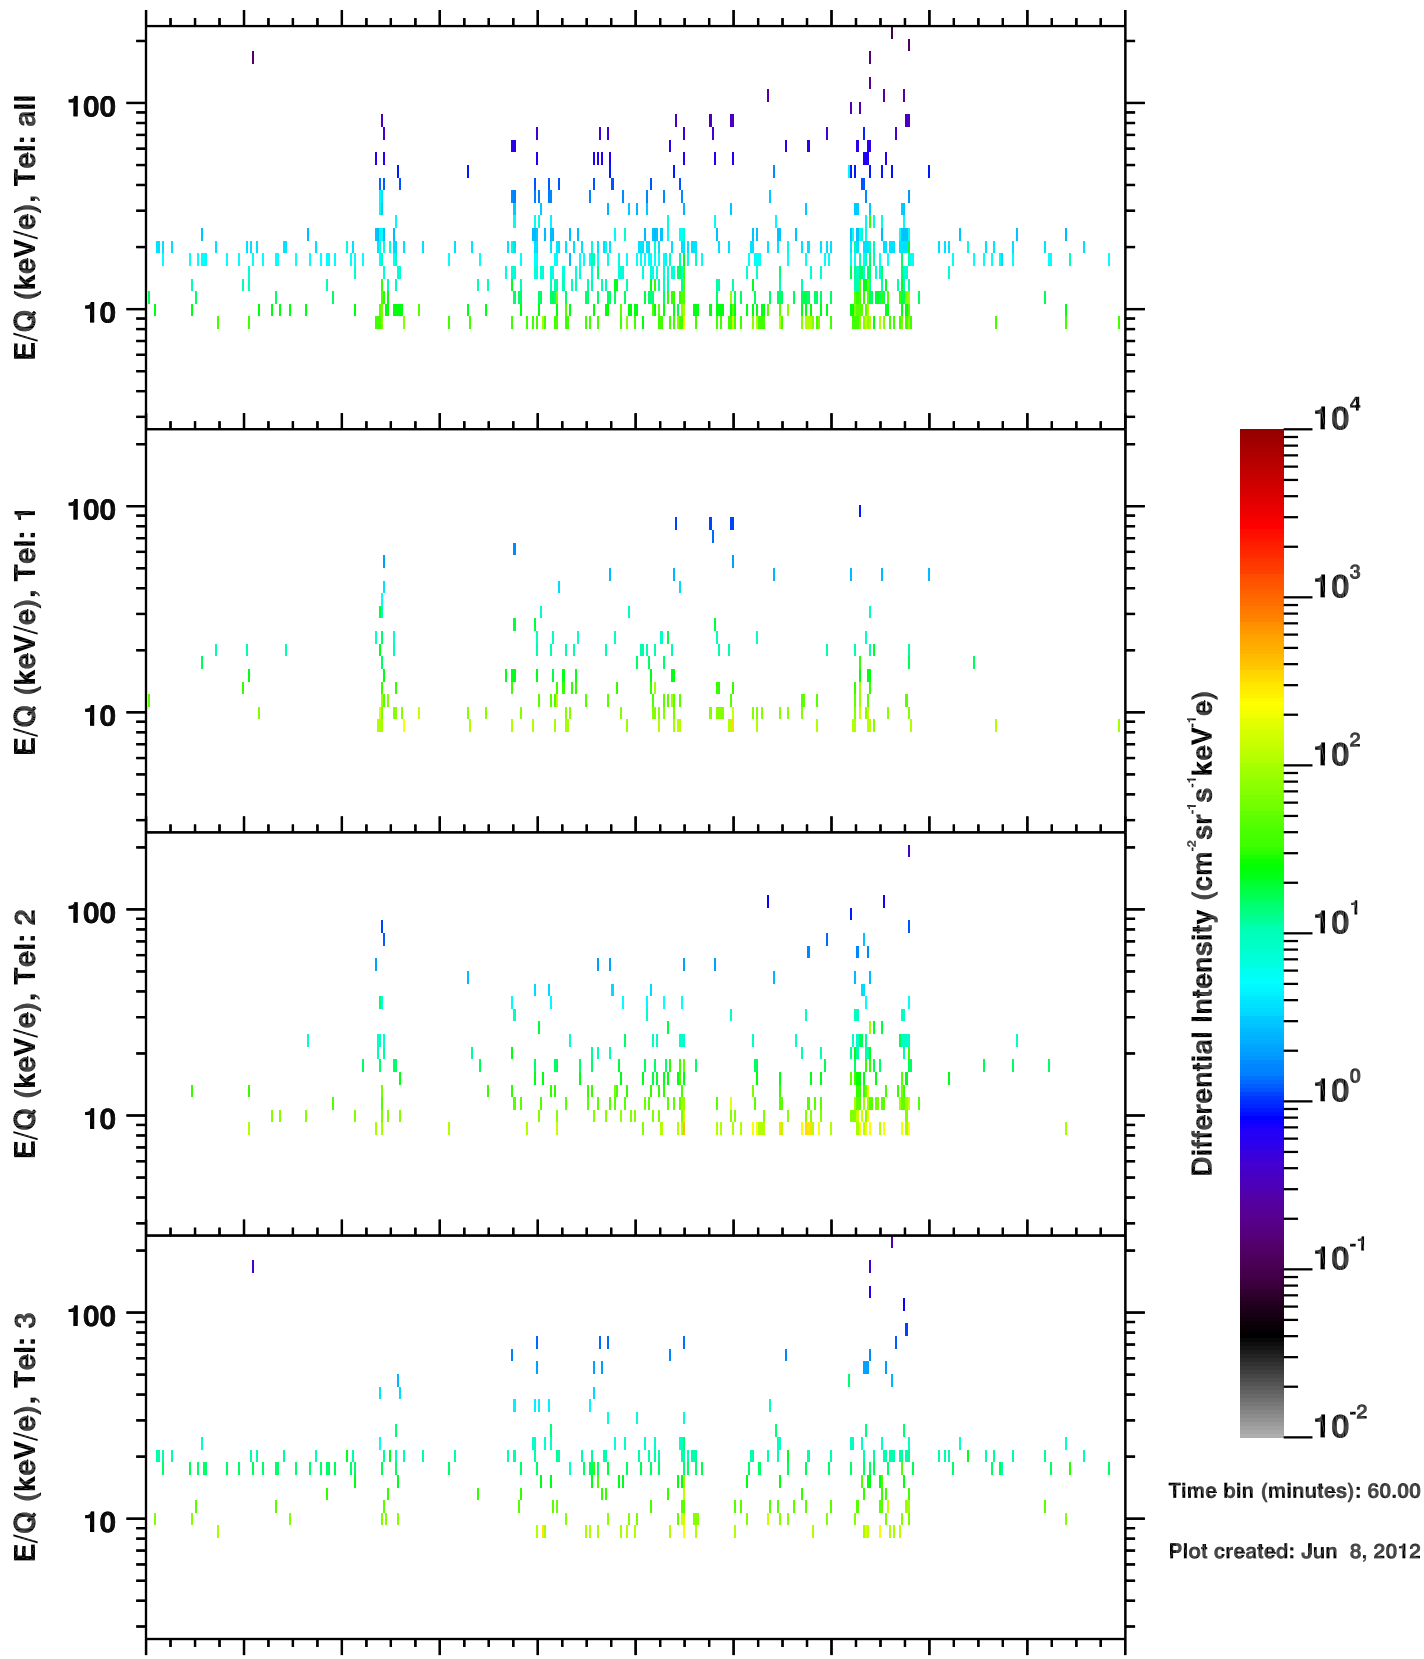

### Cassini/CHEMS | O++ Flux

Time bin (minutes): 60.00

Plot created: Jun 8, 2012

	60	62	64	66	68	70	72	74	76	78	80
R(Rs)	27.5	24.0	18.0	12.3	15.9	23.3	28.5	30.7	30.0	26.4	19.6
Lat(°)	58.6	51.4	23.3	-43.2	-24.7	13.1	31.7	44.1	52.8	55.9	43.8
LT(dec.h)	19.6	22.5	0.8	4.2	12.7	14.4	15.4	16.5	18.0	20.2	23.1